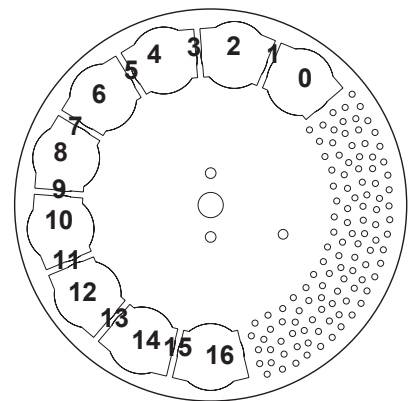

DMX PROTOCOL: WIZARD EMULATION 8-CHANNEL MODE

Channel	Value	Percent	Function
1	0-1	0	Light Shutter closed
	2-129	1-50	Dimmer (closed-open) & Lamp on
	130-189	51-74	Strobe (fast to slow)
	190-199	75-78	Shutter closed
	200-209	79-82	Random strobe
	210-219	83-86	Stand-alone music trig
	220-229	87-90	Stand-alone auto trig
	230-239	91-94	Shutter closed
	240-249	95-98	Reset (hold for >5 seconds)
	250-255	99-100	Lamp off (when set for > 5 seconds & channel 3 & 4 > 252)
2	0-1	0	Mirror dish rotation No rotation
	2-122	1-47	Clockwise rotation (slow to fast)
	123-132	48-51	No rotation
	133-253	52-99	Counter clockwise rotation (fast to slow)
	254-255	100	No rotation
3	0-5	0-1	Color 0 Open
	6-11	2-4	1 Open / Blue
	12-17	5-6	2 Blue 108
	18-23	7-8	3 Blue / Orange
	24-29	9-10	4 Orange 306
	30-35	11-13	5 Orange / Purple
	36-41	14-15	6 Purple 502
	42-47	16-17	7 Purple / Green
	48-53	18-20	8 Green 206
	54-59	21-22	9 Green / Blue
	60-65	23-25	10 Blue 101
	66-71	26-27	11 Blue / Yellow
	72-77	28-29	12 Yellow 603
	78-83	30-32	13 Yellow / Magenta
	84-89	33-35	14 Magenta 507
	90-95	36-37	15 Magenta / Open
	96-101	38-39	16 Open
	102-169	40-66	Color rotation (slow to fast)
	170-175	67-68	No rotation
	176-243	69-95	Twinkle rotation (slow to fast)
244-249	96-97	No rotation	
250-255	98-100	Remote stand-alone music trig and auto trig