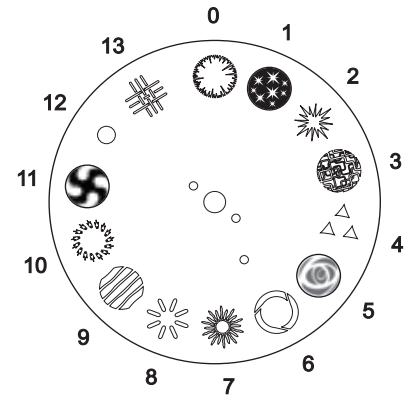

Channel	Value	Percent	Function
4	0-10	0-3	Gobo 0 Open
	11-22	4-8	1 Starz
	23-34	9-13	2 Zapp
	35-46	14-17	3 Pipes
	47-58	18-22	4 Triple dot
	59-70	23-26	5 Crazy circles
	71-82	27-31	6 Cone
	83-94	32-36	7 Sun
	95-106	37-41	8 Spokes
	107-118	42-46	9 Bars
	119-130	47-50	10 Gyroblast
	131-142	51-55	11 Happy yins
	143-154	56-60	12 Dot
	155-169	61-66	13 Weave
	170-239	67-94	Wheel rotation (slow to fast)
	240-249	95-97	No rotation
	250-255	98-100	Remote stand-alone music trig and auto trig
5	0	0	Mirror drum swivel (pan) Max Left
	127	50	Neutral
	255	100	Max Right
6	0-1	0	Mirror drum rotation (tilt) No rotation
	2-122	1-48	Clockwise rotation (slow to fast)
	123-132	49-52	No rotation
	133-253	53-99	Counter clockwise rot. (fast to slow)
	254-255	100	No rotation
7	0-1	0	Mirror drum swivel (pan) speed Tracking
	2-255	1-100	Fast to slow
8	0-255	0-100	Color and gobo wheel speed Fast to slow