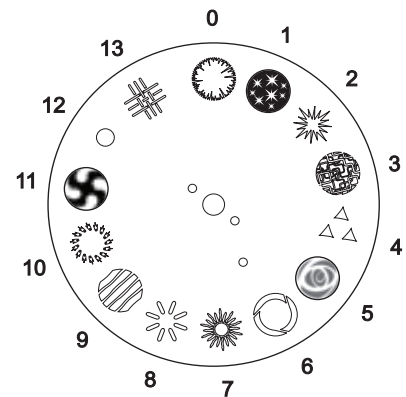

Channel	Value	Percent	Function
4	0-1	0	Color shake No shake
	2-128	1-50	Narrow shake (slow to fast)
	129-255	51-100	Wide shake (slow to fast)
5	0-10	0-3	Gobo 0 Open
	11-22	4-8	1 Starz
	23-34	9-13	2 Zapp
	35-46	14-17	3 Pipes
	47-58	18-22	4 Triple dot
	59-70	23-26	5 Crazy circles
	71-82	27-31	6 Cone
	83-94	32-36	7 Sun
	95-106	37-41	8 Spokes
	107-118	42-46	9 Bars
	119-130	47-50	10 Gyroblast
	131-142	51-55	11 Happy yins
	143-154	56-60	12 Dot
	155-169	61-66	13 Weave
	170-239	67-94	Wheel rotation (slow to fast)
	240-249	95-97	No rotation
	250-255	98-100	Remote stand-alone music trig and auto trig
6	0-1	0	Gobo shake No shake
	2-128	1-50	Narrow shake (slow to fast)
	129-255	51-100	Wide shake (slow to fast)
7	0	0	Mirror drum swivel (pan) Max Left
	63	24	Neutral
	127	50	Max Right
	128-191	51-74	Narrow shake (slow-fast)
	255	75-100	Wide shake (slow-fast)
8	0-1	0	Mirror drum rotation (tilt) No rotation
	2-63	1-24	Clockwise rotation (slow to fast)
	64-65	25	No rotation
	66-127	26-49	Counterclockwise rotn. (fast to slow)
	128-129	50	No rotation
	130-191	51-74	Narrow shake (slow-fast)
192--255	75-100	Wide shake (slow-fast)	