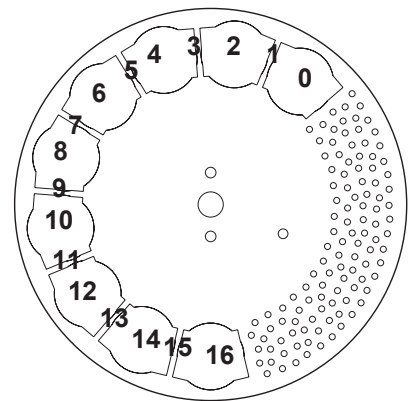

Channel	Value	Percent	Function
4	0-1	0	Color shake No shake
	2-128	1-50	Narrow shake (slow to fast)
	129-255	51-100	Wide shake (slow to fast)
5	0-10	0-3	Gobo 0 Open
	11-22	4-8	1 Starz
	23-34	9-13	2 Zapp
	35-46	14-17	3 Pipes
	47-58	18-22	4 Triple dot
	59-70	23-26	5 Crazy circles
	71-82	27-31	6 Cone
	83-94	32-36	7 Sun
	95-106	37-41	8 Spokes
	107-118	42-46	9 Bars
	119-130	47-50	10 Gyroblast
	131-142	51-55	11 Happy yins
	143-154	56-60	12 Dot
	155-169	61-66	13 Weave
	170-239	67-94	Wheel rotation (slow to fast)
	240-249	95-97	No rotation
	250-255	98-100	Remote stand-alone music trig and auto trig
6	0-1	0	Gobo shake No shake
	2-128	1-50	Narrow shake (slow to fast)
	129-255	51-100	Wide shake (slow to fast)
7	0	0	Mirror drum swivel (pan) Max Left
	63	24	Neutral
	127	50	Max Right
	128-191	51-74	Narrow shake (slow-fast)
	255	75-100	Wide shake (slow-fast)
8	0-1	0	Mirror drum rotation (tilt) No rotation
	2-63	1-24	Clockwise rotation (slow to fast)
	64-65	25	No rotation
	66-127	26-49	Counterclockwise rotn. (fast to slow)
	128-129	50	No rotation
	130-191	51-74	Narrow shake (slow-fast)
192--255	75-100	Wide shake (slow-fast)	