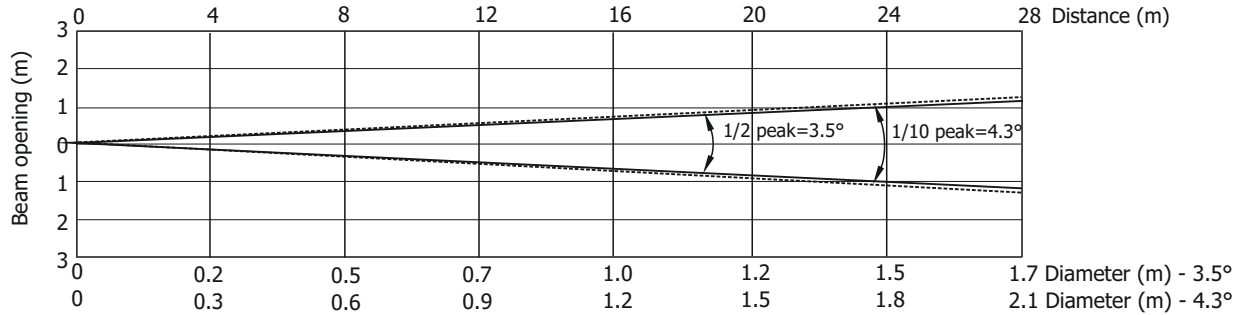

Robin SuperSpikie

Photometric Diagram

Min. Zoom
Flower Effect Off

Total Output: 2070 lumens

Distance (m)	4	5	8	12	16	20	24	28	
Red	5469/508	3500/352	1367/127	608/57	341/32	219/20	452/14	112/10	Intensity (center) Lux/Footcandles
Green	12125/1126	7760/721	3031/282	1347/125	758/70	485/45	337/31	247/23	
Blue	3109/289	1990/185	777/72	345/32	194/18	124/12	86/8	64/6	
White	19218/1785	12300/1143	4804/446	2135/198	1201/112	769/72	533/50	392/36	
R+G+B+W	32968/3063	21100/1960	8242/766	3663/340	2060/191	1318/123	915/85	672/63	

Illuminance distribution

Fixture settings:

Flower effect Off
White Point 8000K Off

Robin SuperSpikie

Photometric Diagram

Max. Zoom Flower Effect Off

Total Output: 4093 lumens

Distance (m)	4	5	8	12	16	20	24	28	
Red	223/21	143/13	56/5	25/2.3	14/1.3	9/0.8	6/0.6	5/0.4	Intensity (center) Lux/Footcandles
Green	325/30	325/30	127/12	56/5.2	32/2.9	20/2	14/1.3	10/1.0	
Blue	128/12	82/7.6	32/3.0	14/1.3	8/0.7	5/0.5	4/0.3	2.6/0.2	
White	759/71	486/45	190/18	84/8	47/4.4	30/2.8	21/2	16/1.4	
R+G+B+W	1335/124	855/79	334/31	148/14	84/7.8	53/5	37/3.4	27/2.5	

Illuminance distribution

Distance=5m

Fixture settings:

Flower effect Off
White Point 8000K Off

Robin SuperSpikie

Photometric Diagram

Min. Zoom Flower Effect On

Total Output: 2300 lumens

Distance (m)	4	5	8	12	16	20	24	28	
Red	6922/643	4430/412	1730/161	769/72	432/40	277/26	192/18	141/13	Intensity (center) Lux/Footcandles
Green	15937/1481	10200/948	3984/370	1770/165	996/93	637/59	442/41	325/30	
Blue	4187/389	2680/250	1046/97	465/43	262/24	167/16	116/11	86/8	
White	24687/2994	15800/1468	6172/573	2743/255	1543/143	987/92	685/64	503/47	
R+G+B+W	44219/4108	28300/2629	11054/1027	4913/456	2763/257	1768/164	1228/114	602/84	