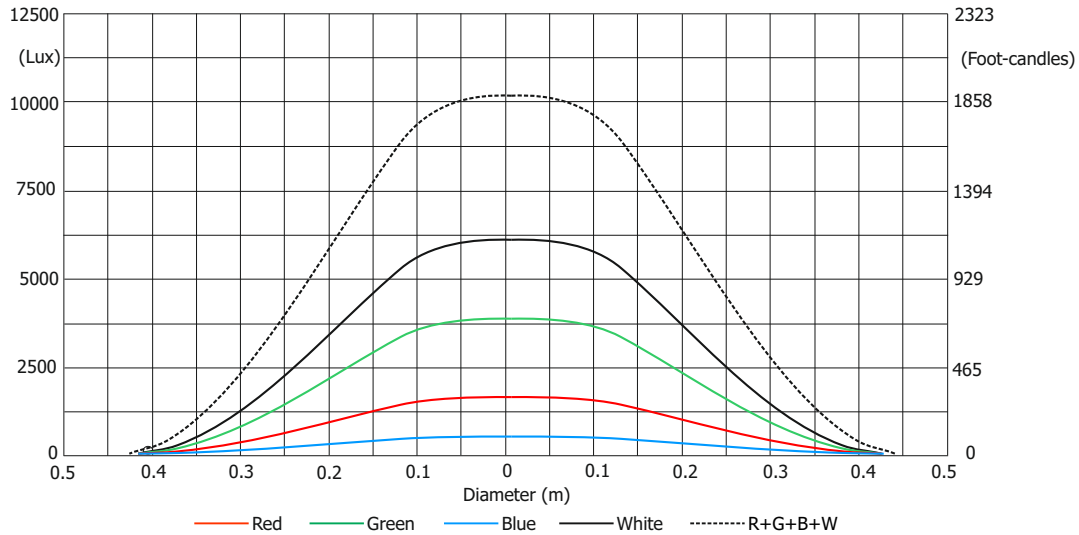

Distance (m)	4	5	8	12	16	20	24	28	
Red	6922/643	4430/412	1730/161	769/72	432/40	277/26	192/18	141/13	Intensity (center) Lux/Footcandles
Green	15937/1481	10200/948	3984/370	1770/165	996/93	637/59	442/41	325/30	
Blue	4187/389	2680/250	1046/97	465/43	262/24	167/16	116/11	86/8	
White	24687/2994	15800/1468	6172/573	2743/255	1543/143	987/92	685/64	503/47	
R+G+B+W	44219/4108	28300/2629	11054/1027	4913/456	2763/257	1768/164	1228/114	602/84	

Illuminance distribution

Fixture settings:

Flower effect On
White Point 8000K Off

Robin SuperSpikie

Photometric Diagram

Max. Zoom Flower Effect On

Distance (m)	4	5	8	12	16	20	24	28	
Red	810/75	519/48	203/19	90/8	50/5	32/3	23/2.1	17/1.5	Intensity (center) Lux/Footcandles
Green	1593/148	1020/95	398/37	177/17	99/9	64/6	44/4	33/3	
Blue	331/31	212/20	82/8	37/3.4	20/1.9	13/1.2	9/0.9	7/0.6	
White	3046/283	1950/181	761/71	338/32	190/18	121/11	85/8	62/6	

Fixture settings:

Flower effect On
White Point 8000K Off

Robin SuperSpikie

Photometric Diagram

Min. Zoom

Flower Effect Off + Frost

Total Output: 1870 lumens

Distance (m)	4	5	8	12	16	20	24	28	
Red	2453/228	1570/146	613/57	273/25	153/14	98/9	68/6	50/5	Intensity (center) Lux/Footcandles
Green	5594/520	3580/333	1398/130	621/58	350/33	223/21	155/14	114/11	
Blue	1484/138	950/88	371/35	165/15	93/9	59/6	41/4	30/3	
White	9234/858	5910/549	2309/215	1026/95	577/54	369/34	256/24	188/18	
R+G+B+W	15781/1466	10100/938	3945/367	1753/163	986/92	631/59	483/41	322/30	

Illuminance distribution

Distance=5m

Fixture settings:

Flower effect Off
White Point 8000K Off

Robin SuperSpikie

Photometric Diagram

Max. Zoom

Flower Effect Off + Frost