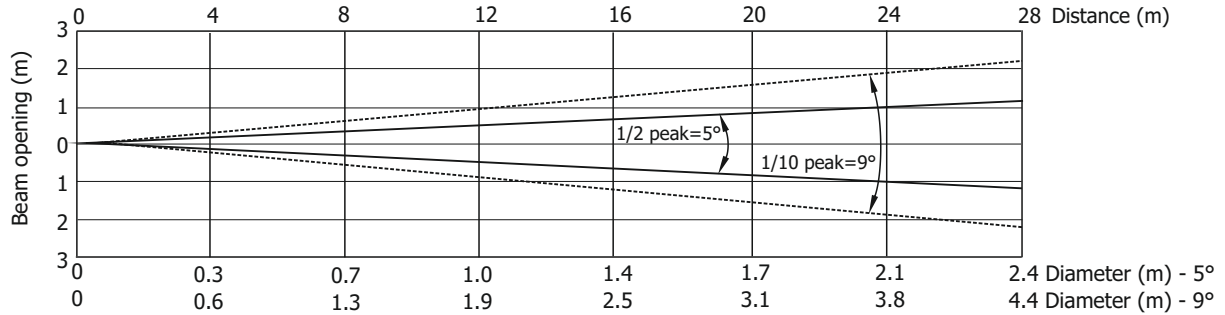

Illuminance distribution

Fixture settings:

Flower effect Off
White Point 8000K Off

Robin SuperSpikie

Photometric Diagram

Max. Zoom Flower Effect Off

Total Output: 4093 lumens

Distance (m)	4	5	8	12	16	20	24	28	
Red	223/21	143/13	56/5	25/2.3	14/1.3	9/0.8	6/0.6	5/0.4	Intensity (center) Lux/Footcandles
Green	325/30	325/30	127/12	56/5.2	32/2.9	20/2	14/1.3	10/1.0	
Blue	128/12	82/7.6	32/3.0	14/1.3	8/0.7	5/0.5	4/0.3	2.6/0.2	
White	759/71	486/45	190/18	84/8	47/4.4	30/2.8	21/2	16/1.4	
R+G+B+W	1335/124	855/79	334/31	148/14	84/7.8	53/5	37/3.4	27/2.5	

Illuminance distribution

Fixture settings:

Flower effect On
White Point 8000K Off

Robin SuperSpikie

Photometric Diagram

Max. Zoom Flower Effect On

Distance (m)	4	5	8	12	16	20	24	28	
Red	810/75	519/48	203/19	90/8	50/5	32/3	23/2.1	17/1.5	Intensity (center) Lux/Footcandles
Green	1593/148	1020/95	398/37	177/17	99/9	64/6	44/4	33/3	
Blue	331/31	212/20	82/8	37/3.4	20/1.9	13/1.2	9/0.9	7/0.6	
White	3046/283	1950/181	761/71	338/32	190/18	121/11	85/8	62/6	

Fixture settings:

Flower effect On
White Point 8000K Off

Robin SuperSpikie

Photometric Diagram

Min. Zoom

Flower Effect Off + Frost

Total Output: 1870 lumens

Distance (m)	4	5	8	12	16	20	24	28	
Red	2453/228	1570/146	613/57	273/25	153/14	98/9	68/6	50/5	Intensity (center) Lux/Footcandles
Green	5594/520	3580/333	1398/130	621/58	350/33	223/21	155/14	114/11	
Blue	1484/138	950/88	371/35	165/15	93/9	59/6	41/4	30/3	
White	9234/858	5910/549	2309/215	1026/95	577/54	369/34	256/24	188/18	
R+G+B+W	15781/1466	10100/938	3945/367	1753/163	986/92	631/59	483/41	322/30	

Illuminance distribution

Distance=5m

Fixture settings:

Flower effect Off
White Point 8000K Off

Robin SuperSpikie

Photometric Diagram

Max. Zoom

Flower Effect Off + Frost