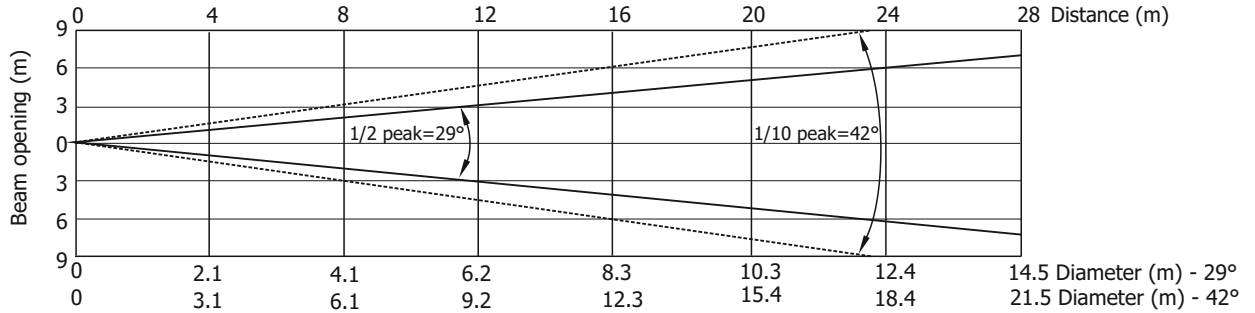

Robin SuperSpikie

Photometric Diagram

Max. Zoom

Flower Effect Off + Frost

Total Output: 3684 lumens

Distance (m)	4	5	8	12	16	20	24	28	
Red	208/19	133/12	52/5	23/2.1	13/1.2	8/0.8	6/0.5	4/0.4	Intensity (center) Lux/Footcandles
Green	471/44	302/28	118/11	52/5	30/2.7	19/2	13/1.2	9.6/0.9	
Blue	125/12	80/7.4	31/2.9	14/1.3	8/0.7	5/0.5	4/0.3	2.6/0.2	
White	750/70	480/45	187/17	83/7.7	47/4.4	30/2.8	21/2	16/1.4	
R+G+B+W	1289/120	825/77	322/30	143/13.3	81/7.5	52/4.8	36/3.3	26/2.4