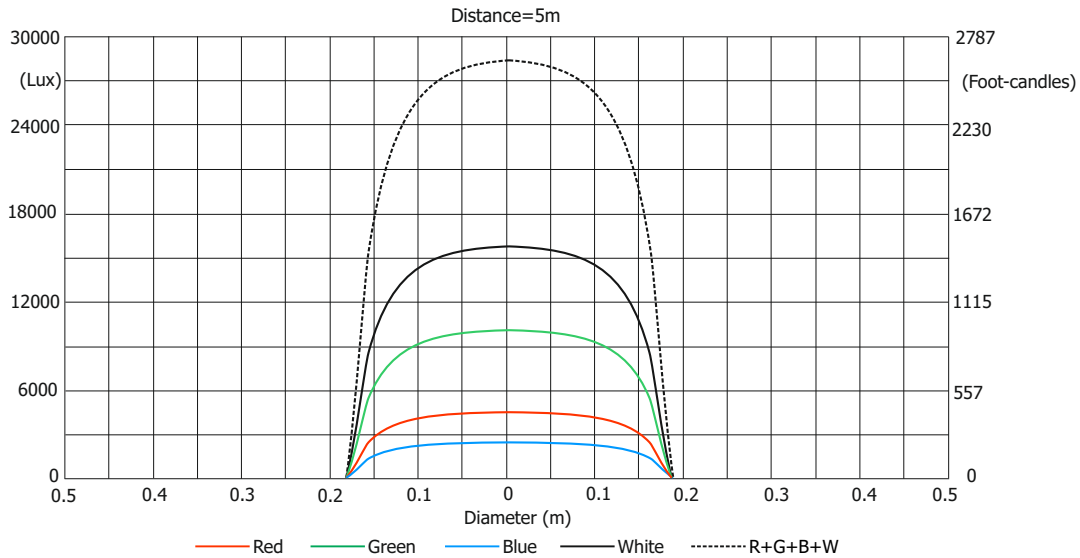

Illuminance distribution

Fixture settings:

Flower effect On
White Point 8000K Off