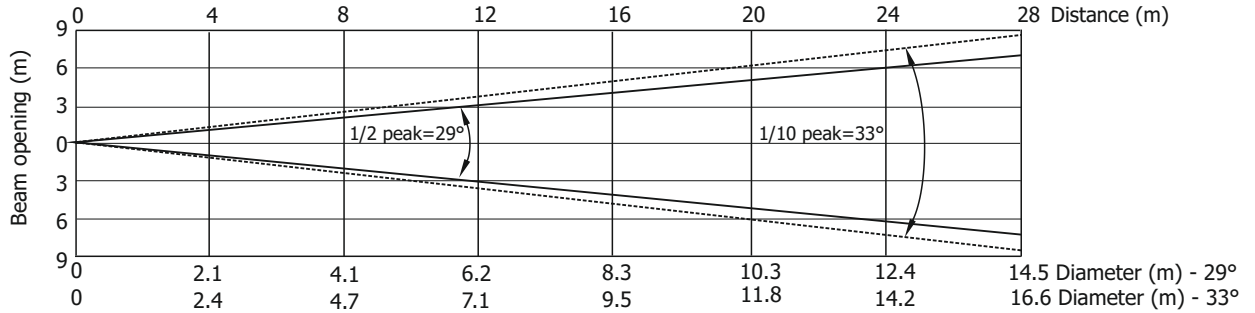

Robin SuperSpikie

Photometric Diagram

Min. Zoom
Flower Effect Off

Total Output: 2070 lumens

Distance (m)	4	5	8	12	16	20	24	28	
Red	5469/508	3500/352	1367/127	608/57	341/32	219/20	452/14	112/10	Intensity (center) Lux/Footcandles
Green	12125/1126	7760/721	3031/282	1347/125	758/70	485/45	337/31	247/23	
Blue	3109/289	1990/185	777/72	345/32	194/18	124/12	86/8	64/6	
White	19218/1785	12300/1143	4804/446	2135/198	1201/112	769/72	533/50	392/36	
R+G+B+W	32968/3063	21100/1960	8242/766	3663/340	2060/191	1318/123	915/85	672/63	

Illuminance distribution

Fixture settings:

Flower effect Off
White Point 8000K Off

Robin SuperSpikie

Photometric Diagram

Max. Zoom Flower Effect Off

Total Output: 4093 lumens

Distance (m)	4	5	8	12	16	20	24	28	
Red	223/21	143/13	56/5	25/2.3	14/1.3	9/0.8	6/0.6	5/0.4	Intensity (center) Lux/Footcandles
Green	325/30	325/30	127/12	56/5.2	32/2.9	20/2	14/1.3	10/1.0	
Blue	128/12	82/7.6	32/3.0	14/1.3	8/0.7	5/0.5	4/0.3	2.6/0.2	
White	759/71	486/45	190/18	84/8	47/4.4	30/2.8	21/2	16/1.4	
R+G+B+W	1335/124	855/79	334/31	148/14	84/7.8	53/5	37/3.4	27/2.5	

Illuminance distribution

Distance=5m

Fixture settings:

Flower effect Off
White Point 8000K Off

Robin SuperSpikie

Photometric Diagram

Min. Zoom Flower Effect On

Total Output: 2300 lumens

Distance (m)	4	5	8	12	16	20	24	28	
Red	6922/643	4430/412	1730/161	769/72	432/40	277/26	192/18	141/13	Intensity (center) Lux/Footcandles
Green	15937/1481	10200/948	3984/370	1770/165	996/93	637/59	442/41	325/30	
Blue	4187/389	2680/250	1046/97	465/43	262/24	167/16	116/11	86/8	
White	24687/2994	15800/1468	6172/573	2743/255	1543/143	987/92	685/64	503/47	
R+G+B+W	44219/4108	28300/2629	11054/1027	4913/456	2763/257	1768/164	1228/114	602/84	