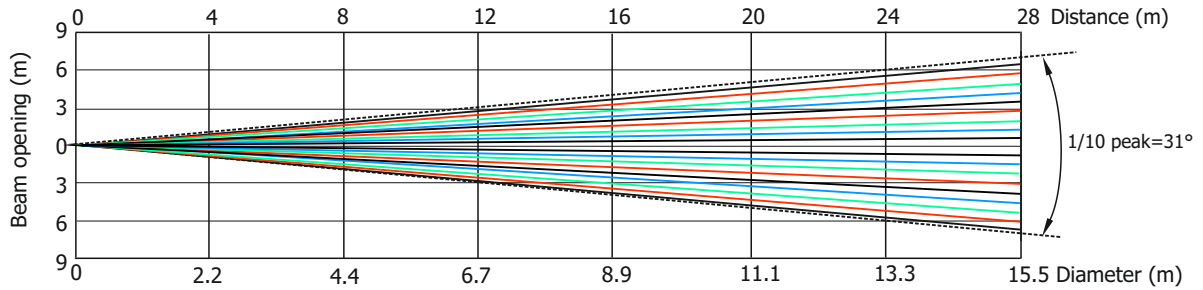

Distance (m)	4	5	8	12	16	20	24	28	
Red	6922/643	4430/412	1730/161	769/72	432/40	277/26	192/18	141/13	Intensity (center) Lux/Footcandles
Green	15937/1481	10200/948	3984/370	1770/165	996/93	637/59	442/41	325/30	
Blue	4187/389	2680/250	1046/97	465/43	262/24	167/16	116/11	86/8	
White	24687/2994	15800/1468	6172/573	2743/255	1543/143	987/92	685/64	503/47	
R+G+B+W	44219/4108	28300/2629	11054/1027	4913/456	2763/257	1768/164	1228/114	602/84	

Illuminance distribution

Fixture settings:

Flower effect On
White Point 8000K Off

Robin SuperSpikie

Photometric Diagram

Max. Zoom Flower Effect On

Distance (m)	4	5	8	12	16	20	24	28	
Red	810/75	519/48	203/19	90/8	50/5	32/3	23/2.1	17/1.5	Intensity (center) Lux/Footcandles
Green	1593/148	1020/95	398/37	177/17	99/9	64/6	44/4	33/3	
Blue	331/31	212/20	82/8	37/3.4	20/1.9	13/1.2	9/0.9	7/0.6	
White	3046/283	1950/181	761/71	338/32	190/18	121/11	85/8	62/6	

Fixture settings:

Flower effect On
White Point 8000K Off

Robin SuperSpikie

Photometric Diagram

Min. Zoom

Flower Effect Off + Frost

Total Output: 1870 lumens

Distance (m)	4	5	8	12	16	20	24	28	
Red	2453/228	1570/146	613/57	273/25	153/14	98/9	68/6	50/5	Intensity (center) Lux/Footcandles
Green	5594/520	3580/333	1398/130	621/58	350/33	223/21	155/14	114/11	
Blue	1484/138	950/88	371/35	165/15	93/9	59/6	41/4	30/3	
White	9234/858	5910/549	2309/215	1026/95	577/54	369/34	256/24	188/18	
R+G+B+W	15781/1466	10100/938	3945/367	1753/163	986/92	631/59	483/41	322/30	