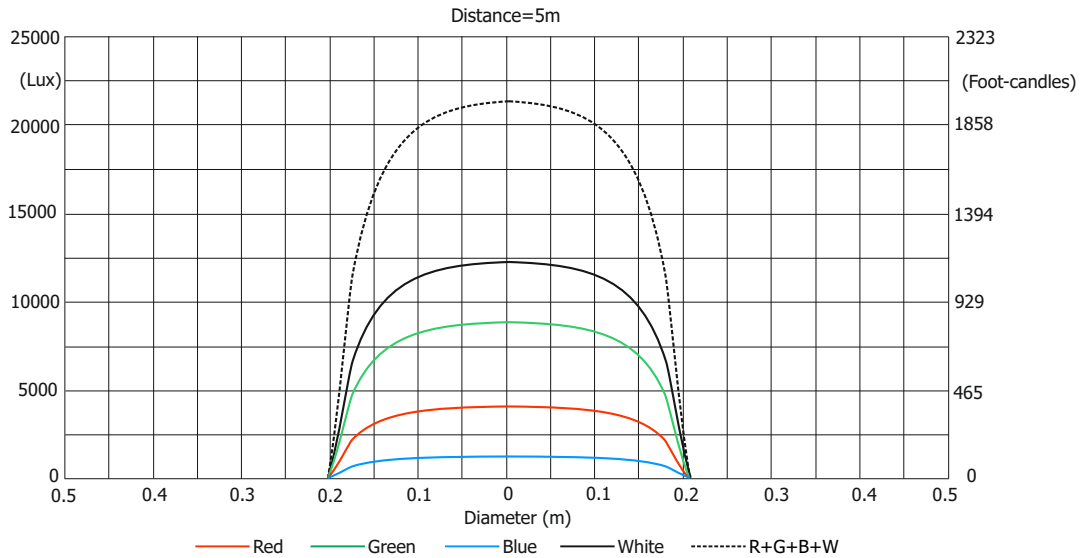

Robin SuperSpikie

Photometric Diagram

Min. Zoom
Flower Effect Off

Total Output: 2070 lumens

Distance (m)	4	5	8	12	16	20	24	28	
Red	5469/508	3500/352	1367/127	608/57	341/32	219/20	452/14	112/10	Intensity (center) Lux/Footcandles
Green	12125/1126	7760/721	3031/282	1347/125	758/70	485/45	337/31	247/23	
Blue	3109/289	1990/185	777/72	345/32	194/18	124/12	86/8	64/6	
White	19218/1785	12300/1143	4804/446	2135/198	1201/112	769/72	533/50	392/36	
R+G+B+W	32968/3063	21100/1960	8242/766	3663/340	2060/191	1318/123	915/85	672/63	

Illuminance distribution

Fixture settings:

Flower effect Off
White Point 8000K Off

Robin SuperSpikie

Photometric Diagram

Max. Zoom Flower Effect Off

Total Output: 4093 lumens

Distance (m)	4	5	8	12	16	20	24	28	
Red	223/21	143/13	56/5	25/2.3	14/1.3	9/0.8	6/0.6	5/0.4	Intensity (center) Lux/Footcandles
Green	325/30	325/30	127/12	56/5.2	32/2.9	20/2	14/1.3	10/1.0	
Blue	128/12	82/7.6	32/3.0	14/1.3	8/0.7	5/0.5	4/0.3	2.6/0.2	
White	759/71	486/45	190/18	84/8	47/4.4	30/2.8	21/2	16/1.4	
R+G+B+W	1335/124	855/79	334/31	148/14	84/7.8	53/5	37/3.4	27/2.5	

Illuminance distribution

Distance=5m

Fixture settings:

Flower effect Off
White Point 8000K Off

Robin SuperSpikie

Photometric Diagram

Min. Zoom Flower Effect On

Total Output: 2300 lumens

Distance (m)	4	5	8	12	16	20	24	28	
Red	6922/643	4430/412	1730/161	769/72	432/40	277/26	192/18	141/13	Intensity (center) Lux/Footcandles
Green	15937/1481	10200/948	3984/370	1770/165	996/93	637/59	442/41	325/30	
Blue	4187/389	2680/250	1046/97	465/43	262/24	167/16	116/11	86/8	
White	24687/2994	15800/1468	6172/573	2743/255	1543/143	987/92	685/64	503/47	
R+G+B+W	44219/4108	28300/2629	11054/1027	4913/456	2763/257	1768/164	1228/114	602/84	