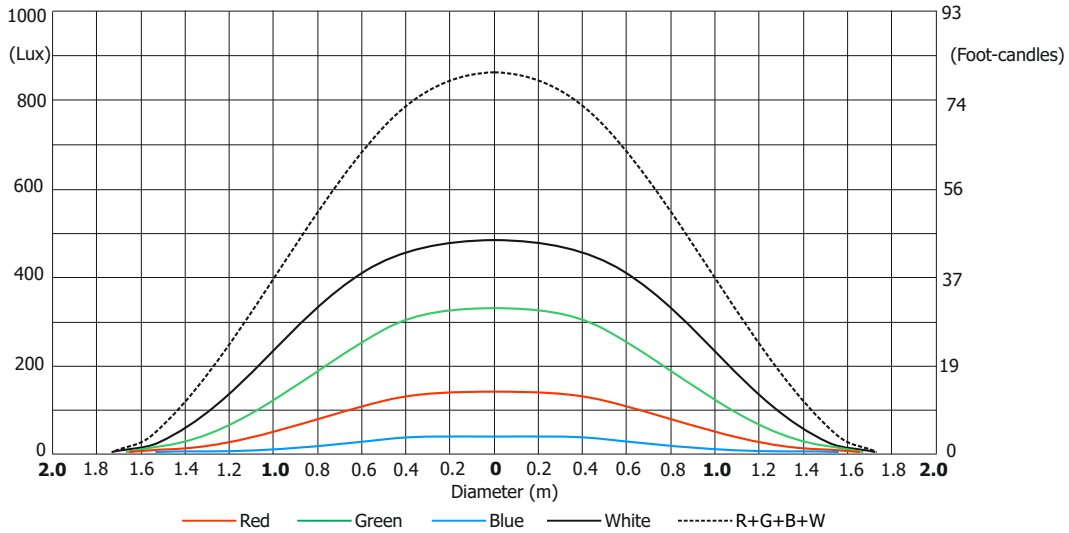

Robin SuperSpikie

Photometric Diagram

Min. Zoom
Flower Effect Off

Total Output: 2070 lumens

Distance (m)	4	5	8	12	16	20	24	28	
Red	5469/508	3500/352	1367/127	608/57	341/32	219/20	452/14	112/10	Intensity (center) Lux/Footcandles
Green	12125/1126	7760/721	3031/282	1347/125	758/70	485/45	337/31	247/23	
Blue	3109/289	1990/185	777/72	345/32	194/18	124/12	86/8	64/6	
White	19218/1785	12300/1143	4804/446	2135/198	1201/112	769/72	533/50	392/36	
R+G+B+W	32968/3063	21100/1960	8242/766	3663/340	2060/191	1318/123	915/85	672/63	

Illuminance distribution

Fixture settings:

Flower effect Off
White Point 8000K Off

Robin SuperSpikie

Photometric Diagram

Max. Zoom Flower Effect Off

Total Output: 4093 lumens

Distance (m)	4	5	8	12	16	20	24	28	
Red	223/21	143/13	56/5	25/2.3	14/1.3	9/0.8	6/0.6	5/0.4	Intensity (center) Lux/Footcandles
Green	325/30	325/30	127/12	56/5.2	32/2.9	20/2	14/1.3	10/1.0	
Blue	128/12	82/7.6	32/3.0	14/1.3	8/0.7	5/0.5	4/0.3	2.6/0.2	
White	759/71	486/45	190/18	84/8	47/4.4	30/2.8	21/2	16/1.4	
R+G+B+W	1335/124	855/79	334/31	148/14	84/7.8	53/5	37/3.4	27/2.5	

Illuminance distribution

Distance=5m

Fixture settings:

Flower effect Off
White Point 8000K Off

Robin SuperSpikie

Photometric Diagram

Min. Zoom Flower Effect On

Total Output: 2300 lumens

Distance (m)	4	5	8	12	16	20	24	28	
Red	6922/643	4430/412	1730/161	769/72	432/40	277/26	192/18	141/13	Intensity (center) Lux/Footcandles
Green	15937/1481	10200/948	3984/370	1770/165	996/93	637/59	442/41	325/30	
Blue	4187/389	2680/250	1046/97	465/43	262/24	167/16	116/11	86/8	
White	24687/2994	15800/1468	6172/573	2743/255	1543/143	987/92	685/64	503/47	
R+G+B+W	44219/4108	28300/2629	11054/1027	4913/456	2763/257	1768/164	1228/114	602/84	