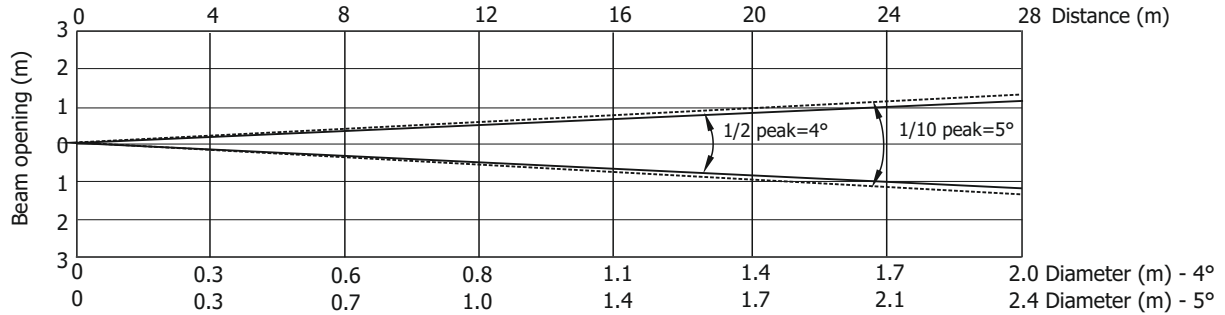

Robin SuperSpikie

Photometric Diagram

Min. Zoom
Flower Effect Off

Total Output: 2070 lumens

Distance (m)	4	5	8	12	16	20	24	28	
Red	5469/508	3500/352	1367/127	608/57	341/32	219/20	452/14	112/10	Intensity (center) Lux/Footcandles
Green	12125/1126	7760/721	3031/282	1347/125	758/70	485/45	337/31	247/23	
Blue	3109/289	1990/185	777/72	345/32	194/18	124/12	86/8	64/6	
White	19218/1785	12300/1143	4804/446	2135/198	1201/112	769/72	533/50	392/36	
R+G+B+W	32968/3063	21100/1960	8242/766	3663/340	2060/191	1318/123	915/85	672/63	

Illuminance distribution

Fixture settings:

Flower effect Off
White Point 8000K Off

Robin SuperSpikie

Photometric Diagram

Max. Zoom Flower Effect Off

Total Output: 4093 lumens

Distance (m)	4	5	8	12	16	20	24	28	
Red	223/21	143/13	56/5	25/2.3	14/1.3	9/0.8	6/0.6	5/0.4	Intensity (center) Lux/Footcandles
Green	325/30	325/30	127/12	56/5.2	32/2.9	20/2	14/1.3	10/1.0	
Blue	128/12	82/7.6	32/3.0	14/1.3	8/0.7	5/0.5	4/0.3	2.6/0.2	
White	759/71	486/45	190/18	84/8	47/4.4	30/2.8	21/2	16/1.4	
R+G+B+W	1335/124	855/79	334/31	148/14	84/7.8	53/5	37/3.4	27/2.5	

Illuminance distribution

Distance=5m

Fixture settings:

Flower effect Off
White Point 8000K Off

Robin SuperSpikie

Photometric Diagram

Min. Zoom Flower Effect On

Total Output: 2300 lumens

Distance (m)	4	5	8	12	16	20	24	28	
Red	6922/643	4430/412	1730/161	769/72	432/40	277/26	192/18	141/13	Intensity (center) Lux/Footcandles
Green	15937/1481	10200/948	3984/370	1770/165	996/93	637/59	442/41	325/30	
Blue	4187/389	2680/250	1046/97	465/43	262/24	167/16	116/11	86/8	
White	24687/2994	15800/1468	6172/573	2743/255	1543/143	987/92	685/64	503/47	
R+G+B+W	44219/4108	28300/2629	11054/1027	4913/456	2763/257	1768/164	1228/114	602/84	