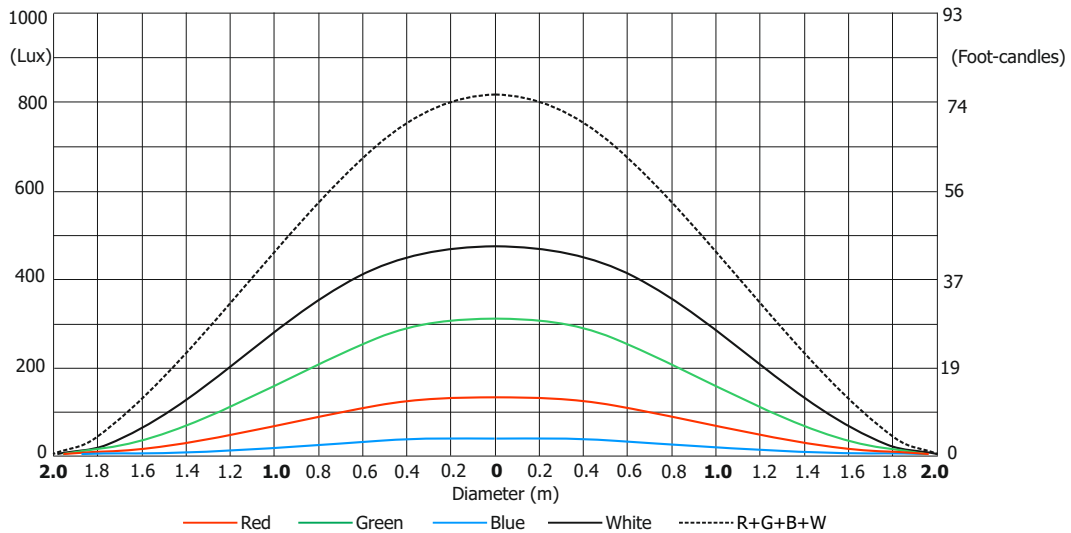

Illuminance distribution

Distance=5m

Fixture settings:

Flower effect Off
White Point 8000K Off

Copyright © 2018 Robe Lighting s.r.o. - All rights reserved
All Specifications subject to change without notice