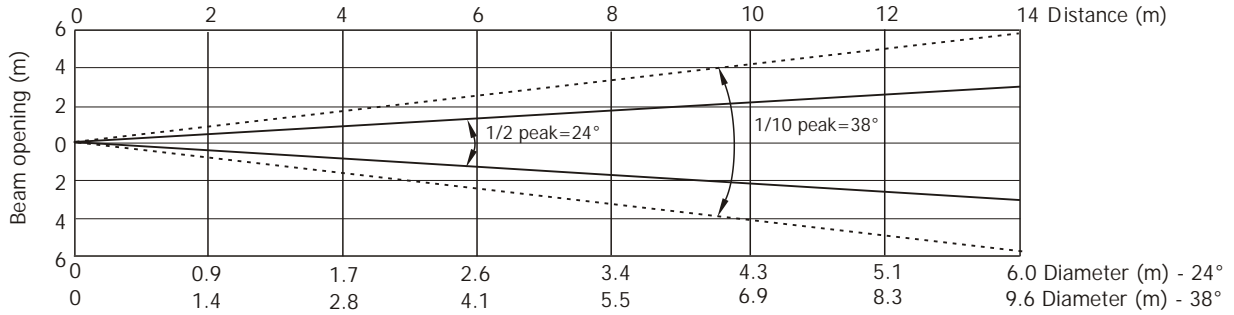

Robin Square

Photometric Diagram

Min. Zoom
(All Zones On)
Total Output: 5240 lumens

Distance (m)	4	5	8	12	16	20	24	28	
Red	11000/1022	7040/654	2750/256	1222/114	687/64	440/41	306/28	224/21	Intensity (center) Lux/Footcandles
Green	18156/1687	11620/1079	4540/422	2017/187	1135/105	726/68	504/47	370/34	
Blue	3250/302	2080/193	813/76	360/34	203/19	130/12	90/8.5	66/6	
White	24843/2308	15900/1477	6210/577	2760/257	1552/144	993/92	690/64	507/47	
R+G+B+W	54720/5084	35020/3254	13680/1271	6079/565	3420/318	2188/203	1520/141	1117/104	

Illuminance distribution

Robin Square

Photometric Diagram

Max. Zoom
(All Zones On)

Total Output: 6930 lumens

Distance (m)	2	4	5	6	8	10	12	14	
Red	2169/202	542/50	347/32	241/22	136/13	87/8	60/6	44/4	Intensity (center) Lux/Footcandles
Green	3768/350	942/88	603/56	419/39	235/22	151/14	105/10	77/7	
Blue	725/67	181/17	116/11	80/8	45/4	29/3	20/1.9	15/1.4	
White	4781/444	1195/111	765/71	531/49	300/28	191/18	133/12	98/9	
R+G+B+W	11063/1028	2766/257	1770/164	1230/114	691/64	442/41	307/29	226/21	

Illuminance distribution

Distance=5m

Robin Square

Photometric Diagram

Max. Zoom
(Zone 2 & 4 On)

Total Output: 3060 lumens

Distance (m)	2	4	5	6	8	10	12	14	
Red	613/57	153/14	98/9	68/6	38/4	25/2.3	17/1.6	13/1.2	Intensity (center) Lux/Footcandles
Green	1100/102	275/26	176/16	122/11	69/6	44/4	30/2.8	22/2.1	
Blue	194/18	48/5	31/3	22/2	12/1.1	8/0.7	5/0.5	4/0.4	
R+G+B+W	2969/276	742/69	475/44	330/31	186/17	119/11	83/7.7	60/6	

Illuminance distribution

Distance=5m