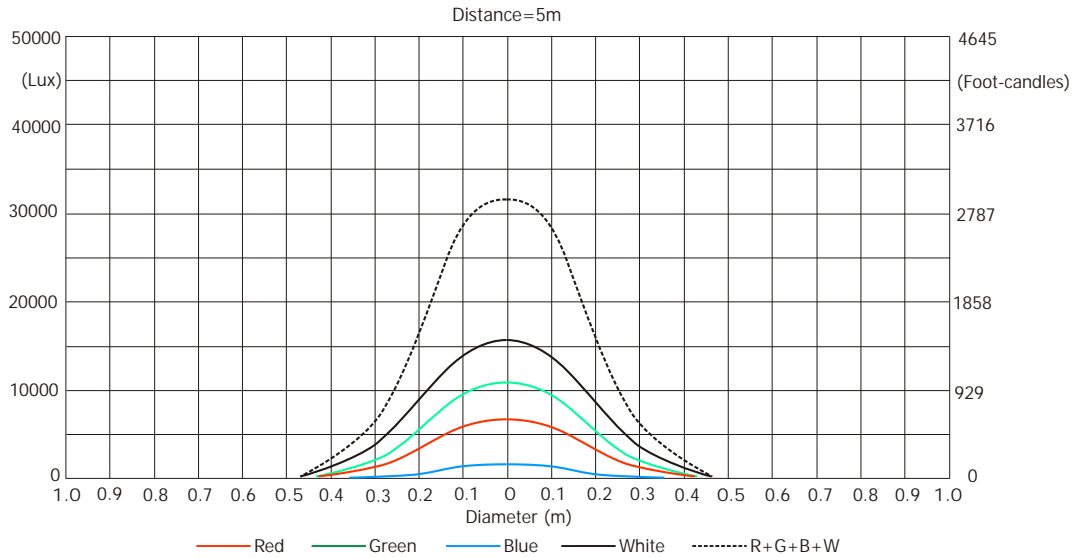

Robin Square

Photometric Diagram

Min. Zoom
(All Zones On)
Total Output: 5240 lumens

Distance (m)	4	5	8	12	16	20	24	28	
Red	11000/1022	7040/654	2750/256	1222/114	687/64	440/41	306/28	224/21	Intensity (center) Lux/Footcandles
Green	18156/1687	11620/1079	4540/422	2017/187	1135/105	726/68	504/47	370/34	
Blue	3250/302	2080/193	813/76	360/34	203/19	130/12	90/8.5	66/6	
White	24843/2308	15900/1477	6210/577	2760/257	1552/144	993/92	690/64	507/47	
R+G+B+W	54720/5084	35020/3254	13680/1271	6079/565	3420/318	2188/203	1520/141	1117/104	

Illuminance distribution

Robin Square

Photometric Diagram

Max. Zoom
(All Zones On)

Total Output: 6930 lumens

Distance (m)	2	4	5	6	8	10	12	14	
Red	2169/202	542/50	347/32	241/22	136/13	87/8	60/6	44/4	Intensity (center) Lux/Footcandles
Green	3768/350	942/88	603/56	419/39	235/22	151/14	105/10	77/7	
Blue	725/67	181/17	116/11	80/8	45/4	29/3	20/1.9	15/1.4	
White	4781/444	1195/111	765/71	531/49	300/28	191/18	133/12	98/9	
R+G+B+W	11063/1028	2766/257	1770/164	1230/114	691/64	442/41	307/29	226/21	

Illuminance distribution

Distance=5m

Robin Square

Photometric Diagram

Max. Zoom
(Zone 2 & 4 On)

Total Output: 3060 lumens

Distance (m)	2	4	5	6	8	10	12	14	
Red	613/57	153/14	98/9	68/6	38/4	25/2.3	17/1.6	13/1.2	Intensity (center) Lux/Footcandles
Green	1100/102	275/26	176/16	122/11	69/6	44/4	30/2.8	22/2.1	
Blue	194/18	48/5	31/3	22/2	12/1.1	8/0.7	5/0.5	4/0.4	
R+G+B+W	2969/276	742/69	475/44	330/31	186/17	119/11	83/7.7	60/6	

Illuminance distribution

Distance=5m