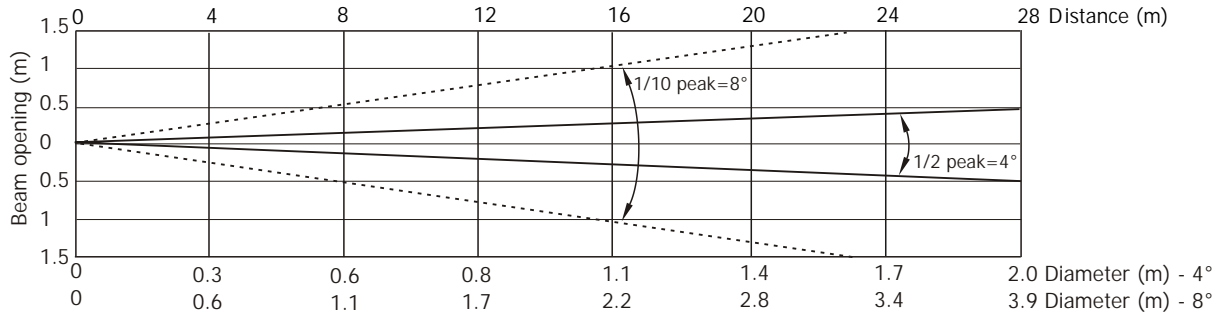

Robin Square

Photometric Diagram

Min. Zoom
(All Zones On)
Total Output: 5240 lumens

Distance (m)	4	5	8	12	16	20	24	28	
Red	11000/1022	7040/654	2750/256	1222/114	687/64	440/41	306/28	224/21	Intensity (center) Lux/Footcandles
Green	18156/1687	11620/1079	4540/422	2017/187	1135/105	726/68	504/47	370/34	
Blue	3250/302	2080/193	813/76	360/34	203/19	130/12	90/8.5	66/6	
White	24843/2308	15900/1477	6210/577	2760/257	1552/144	993/92	690/64	507/47	
R+G+B+W	54720/5084	35020/3254	13680/1271	6079/565	3420/318	2188/203	1520/141	1117/104	

Illuminance distribution

Robin Square

Photometric Diagram

Max. Zoom
(All Zones On)

Total Output: 6930 lumens

Distance (m)	2	4	5	6	8	10	12	14	
Red	2169/202	542/50	347/32	241/22	136/13	87/8	60/6	44/4	Intensity (center) Lux/Footcandles
Green	3768/350	942/88	603/56	419/39	235/22	151/14	105/10	77/7	
Blue	725/67	181/17	116/11	80/8	45/4	29/3	20/1.9	15/1.4	
White	4781/444	1195/111	765/71	531/49	300/28	191/18	133/12	98/9	
R+G+B+W	11063/1028	2766/257	1770/164	1230/114	691/64	442/41	307/29	226/21	

Illuminance distribution

Distance=5m

Robin Square

Photometric Diagram

Max. Zoom
(Zone 2 & 4 On)

Total Output: 3060 lumens

Distance (m)	2	4	5	6	8	10	12	14	
Red	613/57	153/14	98/9	68/6	38/4	25/2.3	17/1.6	13/1.2	Intensity (center) Lux/Footcandles
Green	1100/102	275/26	176/16	122/11	69/6	44/4	30/2.8	22/2.1	
Blue	194/18	48/5	31/3	22/2	12/1.1	8/0.7	5/0.5	4/0.4	
R+G+B+W	2969/276	742/69	475/44	330/31	186/17	119/11	83/7.7	60/6	

Illuminance distribution

Distance=5m