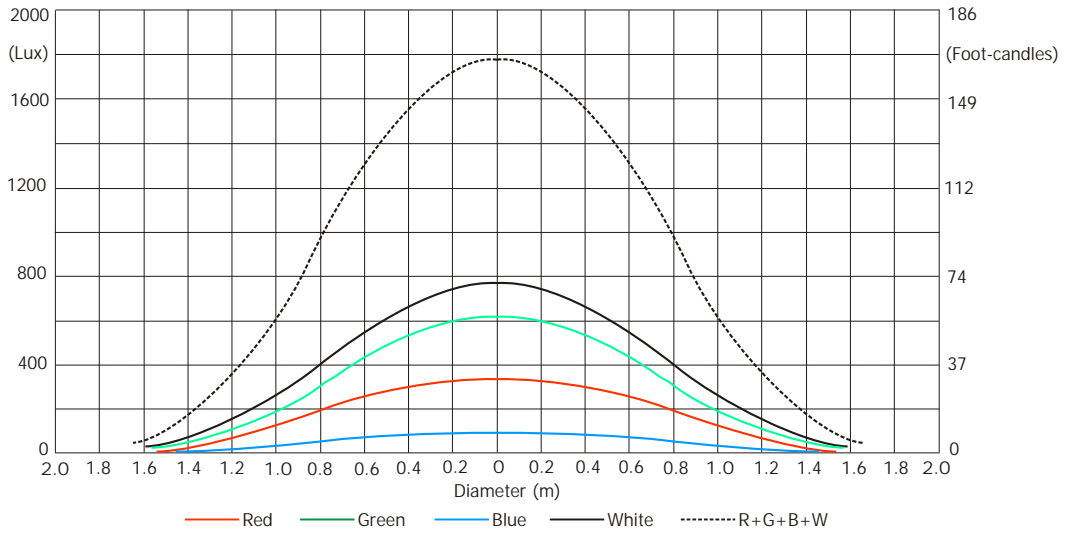

Robin Square

Photometric Diagram

Min. Zoom
(All Zones On)
Total Output: 5240 lumens

Distance (m)	4	5	8	12	16	20	24	28	
Red	11000/1022	7040/654	2750/256	1222/114	687/64	440/41	306/28	224/21	Intensity (center) Lux/Footcandles
Green	18156/1687	11620/1079	4540/422	2017/187	1135/105	726/68	504/47	370/34	
Blue	3250/302	2080/193	813/76	360/34	203/19	130/12	90/8.5	66/6	
White	24843/2308	15900/1477	6210/577	2760/257	1552/144	993/92	690/64	507/47	
R+G+B+W	54720/5084	35020/3254	13680/1271	6079/565	3420/318	2188/203	1520/141	1117/104	

Illuminance distribution

Robin Square

Photometric Diagram

Max. Zoom
(All Zones On)

Total Output: 6930 lumens

Distance (m)	2	4	5	6	8	10	12	14	
Red	2169/202	542/50	347/32	241/22	136/13	87/8	60/6	44/4	Intensity (center) Lux/Footcandles
Green	3768/350	942/88	603/56	419/39	235/22	151/14	105/10	77/7	
Blue	725/67	181/17	116/11	80/8	45/4	29/3	20/1.9	15/1.4	
White	4781/444	1195/111	765/71	531/49	300/28	191/18	133/12	98/9	
R+G+B+W	11063/1028	2766/257	1770/164	1230/114	691/64	442/41	307/29	226/21	

Illuminance distribution

Distance=5m

Robin Square

Photometric Diagram

Max. Zoom
(Zone 2 & 4 On)

Total Output: 3060 lumens

Distance (m)	2	4	5	6	8	10	12	14	
Red	613/57	153/14	98/9	68/6	38/4	25/2.3	17/1.6	13/1.2	Intensity (center) Lux/Footcandles
Green	1100/102	275/26	176/16	122/11	69/6	44/4	30/2.8	22/2.1	
Blue	194/18	48/5	31/3	22/2	12/1.1	8/0.7	5/0.5	4/0.4	
R+G+B+W	2969/276	742/69	475/44	330/31	186/17	119/11	83/7.7	60/6	

Illuminance distribution

Distance=5m