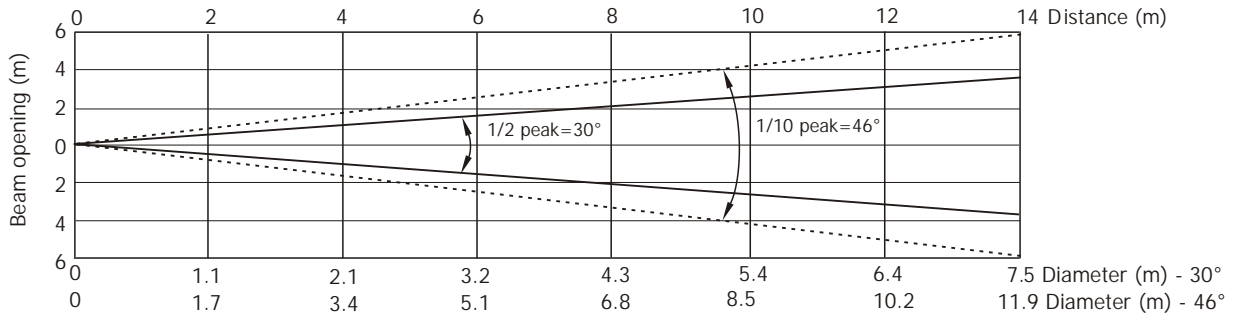

Robin Square

Photometric Diagram

Min. Zoom
(All Zones On)
Total Output: 5240 lumens

Distance (m)	4	5	8	12	16	20	24	28	
Red	11000/1022	7040/654	2750/256	1222/114	687/64	440/41	306/28	224/21	Intensity (center) Lux/Footcandles
Green	18156/1687	11620/1079	4540/422	2017/187	1135/105	726/68	504/47	370/34	
Blue	3250/302	2080/193	813/76	360/34	203/19	130/12	90/8.5	66/6	
White	24843/2308	15900/1477	6210/577	2760/257	1552/144	993/92	690/64	507/47	
R+G+B+W	54720/5084	35020/3254	13680/1271	6079/565	3420/318	2188/203	1520/141	1117/104	

Illuminance distribution

Robin Square

Photometric Diagram

Max. Zoom
(All Zones On)

Total Output: 6930 lumens

Distance (m)	2	4	5	6	8	10	12	14	
Red	2169/202	542/50	347/32	241/22	136/13	87/8	60/6	44/4	Intensity (center) Lux/Footcandles
Green	3768/350	942/88	603/56	419/39	235/22	151/14	105/10	77/7	
Blue	725/67	181/17	116/11	80/8	45/4	29/3	20/1.9	15/1.4	
White	4781/444	1195/111	765/71	531/49	300/28	191/18	133/12	98/9	
R+G+B+W	11063/1028	2766/257	1770/164	1230/114	691/64	442/41	307/29	226/21	

Illuminance distribution

Distance=5m

Robin Square

Photometric Diagram

Max. Zoom
(Zone 2 & 4 On)

Total Output: 3060 lumens

Distance (m)	2	4	5	6	8	10	12	14	
Red	613/57	153/14	98/9	68/6	38/4	25/2.3	17/1.6	13/1.2	Intensity (center) Lux/Footcandles
Green	1100/102	275/26	176/16	122/11	69/6	44/4	30/2.8	22/2.1	
Blue	194/18	48/5	31/3	22/2	12/1.1	8/0.7	5/0.5	4/0.4	
R+G+B+W	2969/276	742/69	475/44	330/31	186/17	119/11	83/7.7	60/6	

Illuminance distribution

Distance=5m