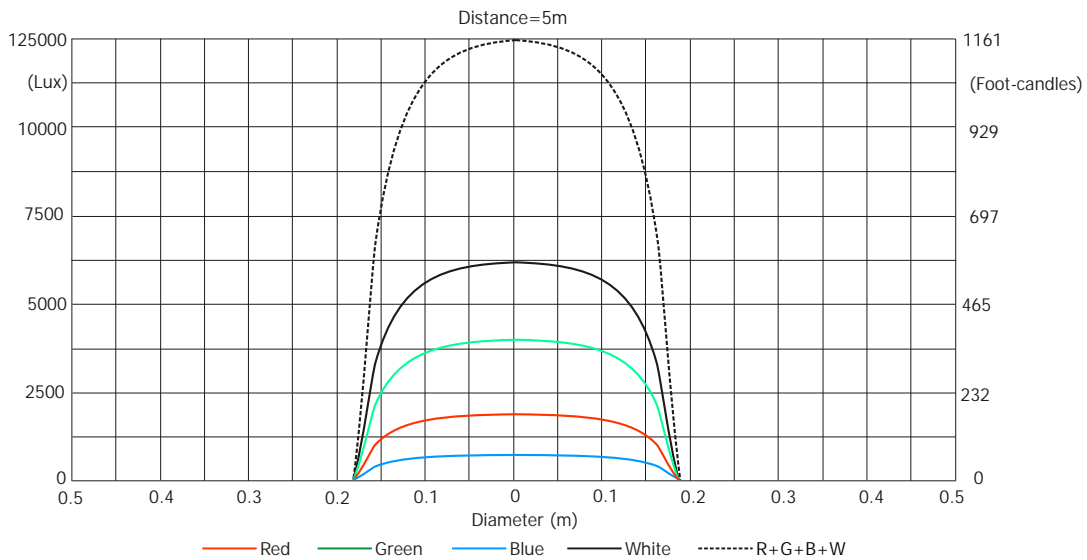

Illuminance distribution

Fixture settings:

Flower effect On
White Point 8000K Off