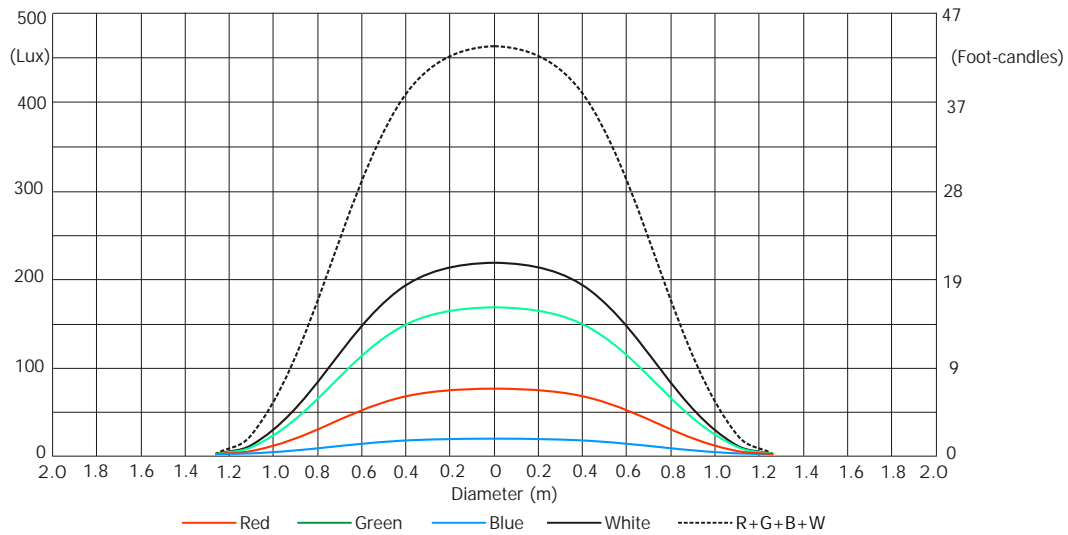

Robin Spikie

Photometric Diagram

Min. Zoom
Flower Effect Off

Total Output: 600 lumens

Distance (m)	4	5	8	12	16	20	24	28	
Red	2422/225	1550/144	605/56	270/25	151/14	97/9	67/6	50/5	Intensity (center) Lux/Footcandles
Green	5156/479	3300/307	1290/120	573/53	322/30	206/19	143/13	105/10	
Blue	765/71	490/46	191/18	85/8	48/4	31/2.8	21/2	16/1.5	
White	6875/639	4400/409	1718/160	764/71	430/40	275/26	191/18	140/13	
R+G+B+W	14484/1346	9270/861	3621/336	1609/150	905/84	579/54	402/37	296/28	

Illuminance distribution

Fixture settings:

Flower effect Off
White Point 8000K Off

Robin Spikie

Photometric Diagram

Max. Zoom

Flower Effect Off

Total Output: 920 lumens

Distance (m)	4	5	8	12	16	20	24	28	
Red	125/12	80/7.4	31/3	14/1.3	8/0.7	5/0.5	4/0.3	2/0.2	Intensity (center) Lux/Footcandles
Green	266/25	170/16	66/6.2	30/2.7	17/1.5	10/1	7/0.7	5/0.5	
Blue	40/3.8	26/2.4	10/0.9	5/0.4	3/0.2	2/0.2	1/0.1	0.8/0.1	
White	344/32	220/20	87/8	38/4	22/2	14/1.3	9/0.9	7/0.7	
R+G+B+W	727/68	465/43	180/17	80/8	45/4.2	29/2.7	20/1.9	15/1.4	

Illuminance distribution

Distance=5m

Fixture settings:

Flower effect Off

White Point 8000K Off

Robin Spikie

Photometric Diagram

Min. Zoom
Flower Effect On