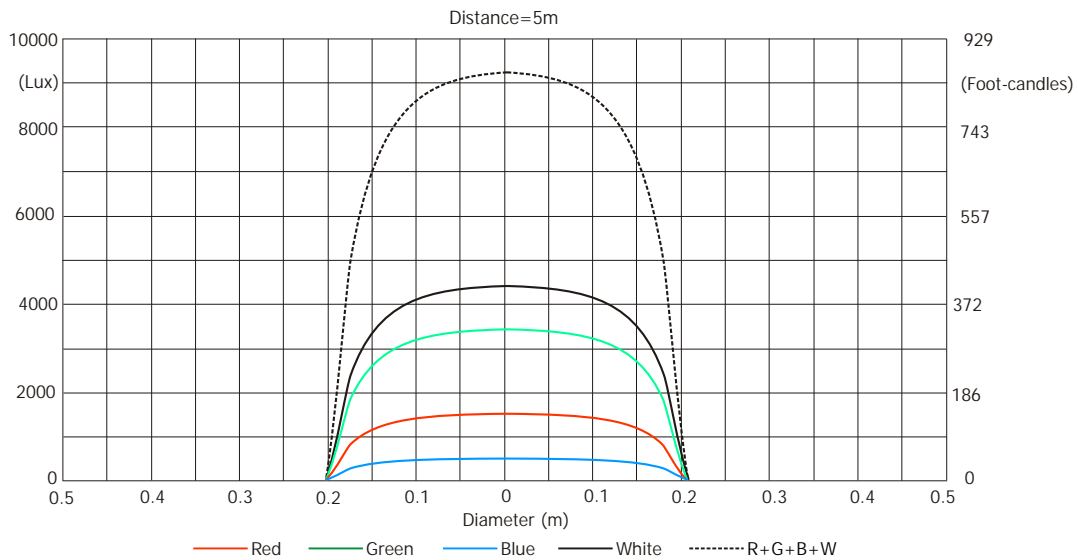

Robin Spikie

Photometric Diagram

Min. Zoom
Flower Effect Off

Total Output: 600 lumens

Distance (m)	4	5	8	12	16	20	24	28	
Red	2422/225	1550/144	605/56	270/25	151/14	97/9	67/6	50/5	Intensity (center) Lux/Footcandles
Green	5156/479	3300/307	1290/120	573/53	322/30	206/19	143/13	105/10	
Blue	765/71	490/46	191/18	85/8	48/4	31/2.8	21/2	16/1.5	
White	6875/639	4400/409	1718/160	764/71	430/40	275/26	191/18	140/13	
R+G+B+W	14484/1346	9270/861	3621/336	1609/150	905/84	579/54	402/37	296/28	

Illuminance distribution

Fixture settings:

Flower effect Off
White Point 8000K Off

Robin Spikie

Photometric Diagram

Max. Zoom

Flower Effect Off

Total Output: 920 lumens

Distance (m)	4	5	8	12	16	20	24	28	
Red	125/12	80/7.4	31/3	14/1.3	8/0.7	5/0.5	4/0.3	2/0.2	Intensity (center) Lux/Footcandles
Green	266/25	170/16	66/6.2	30/2.7	17/1.5	10/1	7/0.7	5/0.5	
Blue	40/3.8	26/2.4	10/0.9	5/0.4	3/0.2	2/0.2	1/0.1	0.8/0.1	
White	344/32	220/20	87/8	38/4	22/2	14/1.3	9/0.9	7/0.7	
R+G+B+W	727/68	465/43	180/17	80/8	45/4.2	29/2.7	20/1.9	15/1.4	

Total Output: 870 lumens

Distance (m)	4	5	8	12	16	20	24	28	
Red	3250/301	2080/193	813/76	361/34	203/19	130/12	90/8	66/6	Intensity (center) Lux/Footcandles
Green	6328/588	4050/376	1582/147	703/65	396/37	253/24	176/16	130/12	
Blue	1078/100	690/64	270/25	120/11	67/6	43/4	30/2.8	22/2	
White	9688/900	6200/576	2422/225	1076/100	605/56	388/36	269/25	198/18	
R+G+B+W	19530/1814	12500/1161	4882/454	2170/202	1220/113	781/73	540/50	398/37	