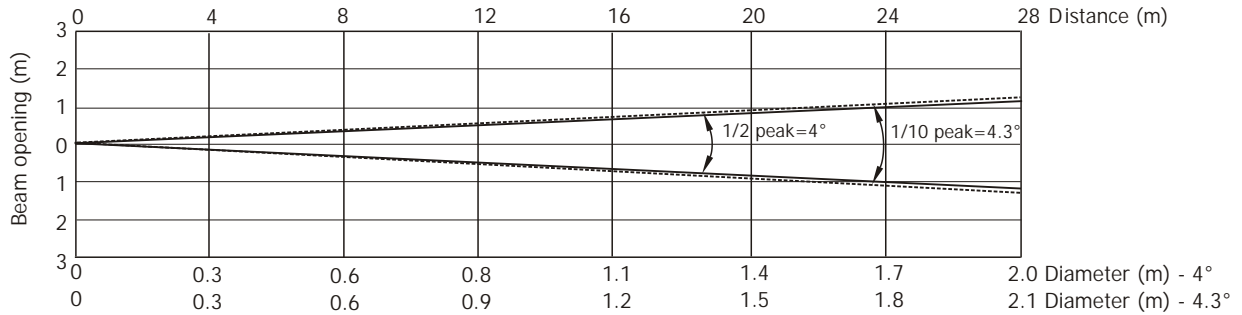

Illuminance distribution

Fixture settings:

Flower effect Off
White Point 8000K Off

Robin Spikie

Photometric Diagram

Max. Zoom

Flower Effect Off

Total Output: 920 lumens

Distance (m)	4	5	8	12	16	20	24	28	
Red	125/12	80/7.4	31/3	14/1.3	8/0.7	5/0.5	4/0.3	2/0.2	Intensity (center) Lux/Footcandles
Green	266/25	170/16	66/6.2	30/2.7	17/1.5	10/1	7/0.7	5/0.5	
Blue	40/3.8	26/2.4	10/0.9	5/0.4	3/0.2	2/0.2	1/0.1	0.8/0.1	
White	344/32	220/20	87/8	38/4	22/2	14/1.3	9/0.9	7/0.7	
R+G+B+W	727/68	465/43	180/17	80/8	45/4.2	29/2.7	20/1.9	15/1.4	

Illuminance distribution

Distance=5m

Fixture settings:

Flower effect Off

White Point 8000K Off

Robin Spikie

Photometric Diagram

Min. Zoom
Flower Effect On

Total Output: 870 lumens

Distance (m)	4	5	8	12	16	20	24	28	
Red	3250/301	2080/193	813/76	361/34	203/19	130/12	90/8	66/6	Intensity (center) Lux/Footcandles
Green	6328/588	4050/376	1582/147	703/65	396/37	253/24	176/16	130/12	
Blue	1078/100	690/64	270/25	120/11	67/6	43/4	30/2.8	22/2	
White	9688/900	6200/576	2422/225	1076/100	605/56	388/36	269/25	198/18	
R+G+B+W	19530/1814	12500/1161	4882/454	2170/202	1220/113	781/73	540/50	398/37	