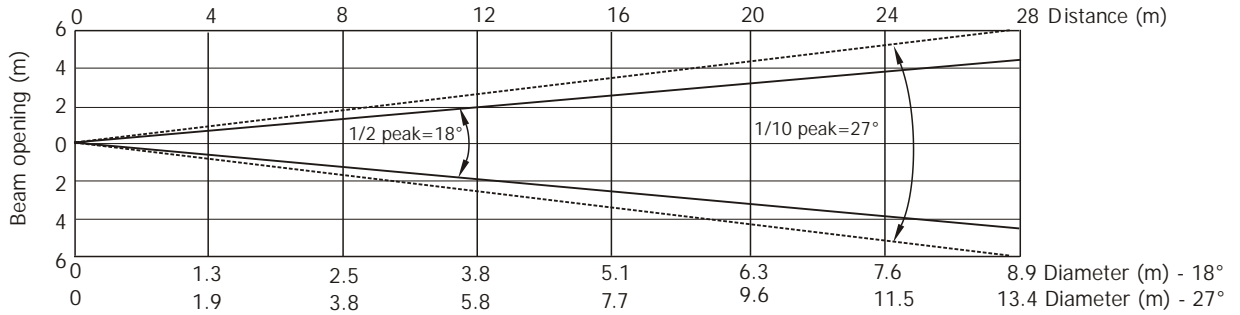

Robin Spikie

Photometric Diagram

Min. Zoom
Flower Effect Off

Total Output: 600 lumens

Distance (m)	4	5	8	12	16	20	24	28	
Red	2422/225	1550/144	605/56	270/25	151/14	97/9	67/6	50/5	Intensity (center) Lux/Footcandles
Green	5156/479	3300/307	1290/120	573/53	322/30	206/19	143/13	105/10	
Blue	765/71	490/46	191/18	85/8	48/4	31/2.8	21/2	16/1.5	
White	6875/639	4400/409	1718/160	764/71	430/40	275/26	191/18	140/13	
R+G+B+W	14484/1346	9270/861	3621/336	1609/150	905/84	579/54	402/37	296/28	

Illuminance distribution

Fixture settings:

Flower effect Off
White Point 8000K Off

Robin Spikie

Photometric Diagram

Max. Zoom

Flower Effect Off

Total Output: 920 lumens

Distance (m)	4	5	8	12	16	20	24	28	
Red	125/12	80/7.4	31/3	14/1.3	8/0.7	5/0.5	4/0.3	2/0.2	Intensity (center) Lux/Footcandles
Green	266/25	170/16	66/6.2	30/2.7	17/1.5	10/1	7/0.7	5/0.5	
Blue	40/3.8	26/2.4	10/0.9	5/0.4	3/0.2	2/0.2	1/0.1	0.8/0.1	
White	344/32	220/20	87/8	38/4	22/2	14/1.3	9/0.9	7/0.7	
R+G+B+W	727/68	465/43	180/17	80/8	45/4.2	29/2.7	20/1.9	15/1.4	

Illuminance distribution

Distance=5m

Fixture settings:

Flower effect Off

White Point 8000K Off

Robin Spikie

Photometric Diagram

Min. Zoom
Flower Effect On