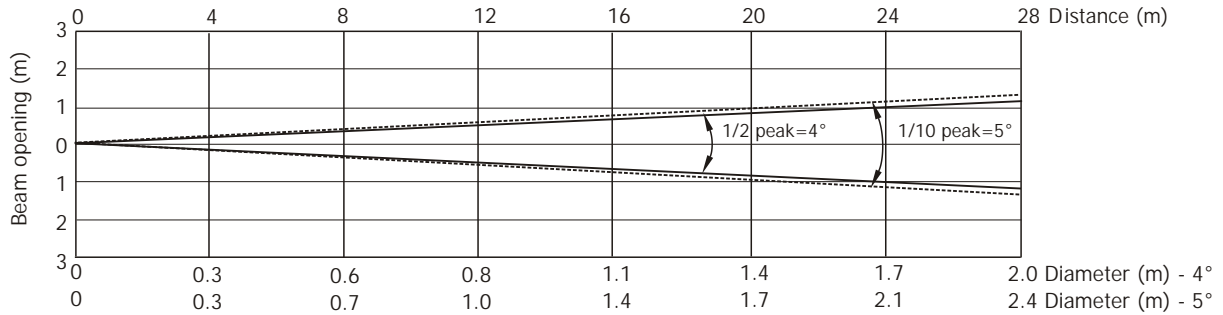

Robin Spikie

Photometric Diagram

Min. Zoom
Flower Effect Off

Total Output: 600 lumens

Distance (m)	4	5	8	12	16	20	24	28	
Red	2422/225	1550/144	605/56	270/25	151/14	97/9	67/6	50/5	Intensity (center) Lux/Footcandles
Green	5156/479	3300/307	1290/120	573/53	322/30	206/19	143/13	105/10	
Blue	765/71	490/46	191/18	85/8	48/4	31/2.8	21/2	16/1.5	
White	6875/639	4400/409	1718/160	764/71	430/40	275/26	191/18	140/13	
R+G+B+W	14484/1346	9270/861	3621/336	1609/150	905/84	579/54	402/37	296/28	

Illuminance distribution

Fixture settings:

Flower effect Off
White Point 8000K Off

Robin Spikie

Photometric Diagram

Max. Zoom

Flower Effect Off

Total Output: 920 lumens

Distance (m)	4	5	8	12	16	20	24	28	
Red	125/12	80/7.4	31/3	14/1.3	8/0.7	5/0.5	4/0.3	2/0.2	Intensity (center) Lux/Footcandles
Green	266/25	170/16	66/6.2	30/2.7	17/1.5	10/1	7/0.7	5/0.5	
Blue	40/3.8	26/2.4	10/0.9	5/0.4	3/0.2	2/0.2	1/0.1	0.8/0.1	
White	344/32	220/20	87/8	38/4	22/2	14/1.3	9/0.9	7/0.7	
R+G+B+W	727/68	465/43	180/17	80/8	45/4.2	29/2.7	20/1.9	15/1.4	

Total Output: 870 lumens

Distance (m)	4	5	8	12	16	20	24	28	
Red	3250/301	2080/193	813/76	361/34	203/19	130/12	90/8	66/6	Intensity (center) Lux/Footcandles
Green	6328/588	4050/376	1582/147	703/65	396/37	253/24	176/16	130/12	
Blue	1078/100	690/64	270/25	120/11	67/6	43/4	30/2.8	22/2	
White	9688/900	6200/576	2422/225	1076/100	605/56	388/36	269/25	198/18	
R+G+B+W	19530/1814	12500/1161	4882/454	2170/202	1220/113	781/73	540/50	398/37	