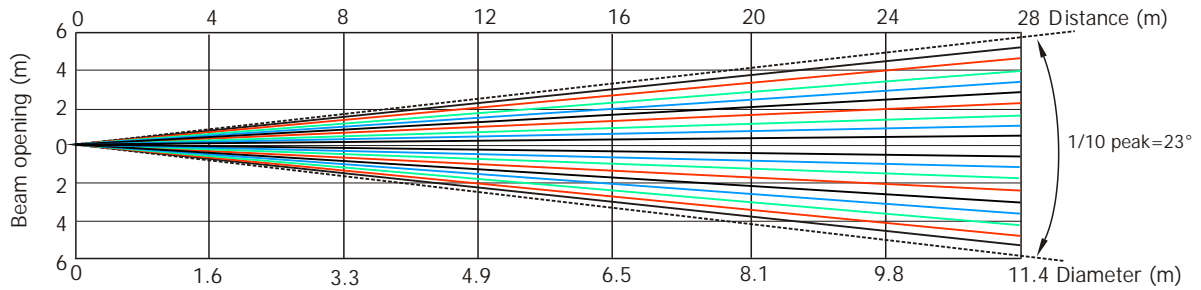

Distance (m)	4	5	8	12	16	20	24	28	
Red	125/12	80/7.4	31/3	14/1.3	8/0.7	5/0.5	4/0.3	2/0.2	Intensity (center) Lux/Footcandles
Green	266/25	170/16	66/6.2	30/2.7	17/1.5	10/1	7/0.7	5/0.5	
Blue	40/3.8	26/2.4	10/0.9	5/0.4	3/0.2	2/0.2	1/0.1	0.8/0.1	
White	344/32	220/20	87/8	38/4	22/2	14/1.3	9/0.9	7/0.7	
R+G+B+W	727/68	465/43	180/17	80/8	45/4.2	29/2.7	20/1.9	15/1.4	

Illuminance distribution

Distance=5m

Fixture settings:

Flower effect Off

White Point 8000K Off

Robin Spikie

Photometric Diagram

Min. Zoom
Flower Effect On

Total Output: 870 lumens

Distance (m)	4	5	8	12	16	20	24	28	
Red	3250/301	2080/193	813/76	361/34	203/19	130/12	90/8	66/6	Intensity (center) Lux/Footcandles
Green	6328/588	4050/376	1582/147	703/65	396/37	253/24	176/16	130/12	
Blue	1078/100	690/64	270/25	120/11	67/6	43/4	30/2.8	22/2	
White	9688/900	6200/576	2422/225	1076/100	605/56	388/36	269/25	198/18	
R+G+B+W	19530/1814	12500/1161	4882/454	2170/202	1220/113	781/73	540/50	398/37	

Illuminance distribution

Fixture settings:

Flower effect On
White Point 8000K Off

Robin Spikie

Photometric Diagram

Max. Zoom
Flower Effect On

Distance (m)	4	5	8	12	16	20	24	28	
Red	468/44	300/28	117/11	52/5	29/3	19/1.7	13/1.2	10/0.9	Intensity (center) Lux/Footcandles
Green	1860/173	1190/111	465/43	207/19	116/11	74/7	52/5	38/3.5	
Blue	133/12	85/8	33/3	15/1.4	8/0.8	5/0.5	4/0.3	3/0.3	
White	2250/209	1440/134	563/52	250/23	140/13	90/8	63/6	46/4	