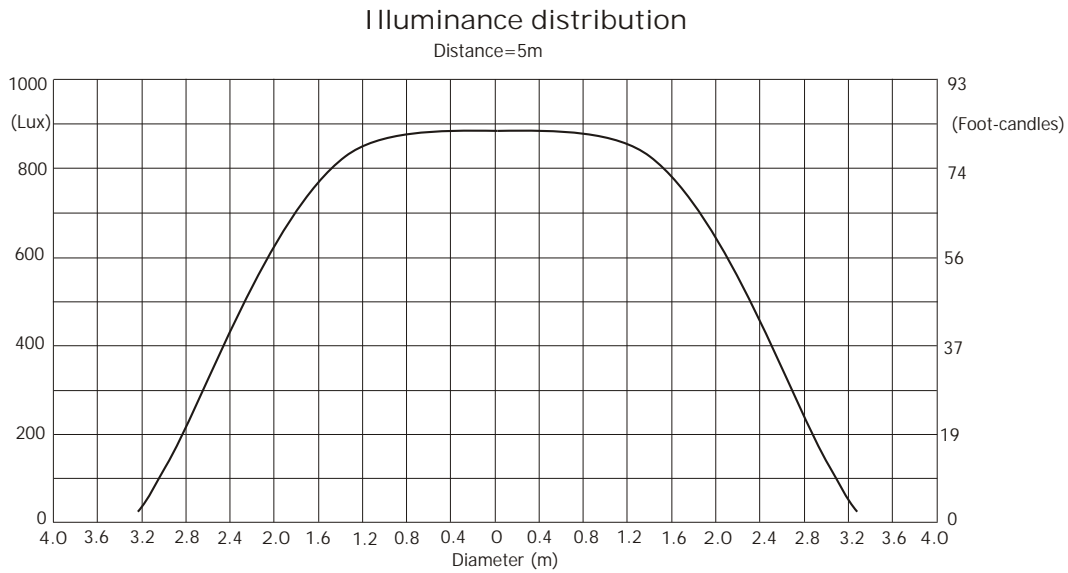

## Photometric Diagram

Distance (m)	2	4	5	6	8	10	12	14	
White (6300K)	41875/3890	10470/973	6700/623	4653/432	2617/243	1675/155	1163/108	855/79	Intensity (center) Lux/Footcandles

### Illuminance distribution

Distance=5m

## Photometric Diagram

Distance (m)	2	4	5	6	8	10	12	14	
White (6300K)	5500/511	1375/128	880/81	611/57	344/32	220/20	153/14	112/10	Intensity (center) Lux/Footcandles

Total output (max.): 14110 lm