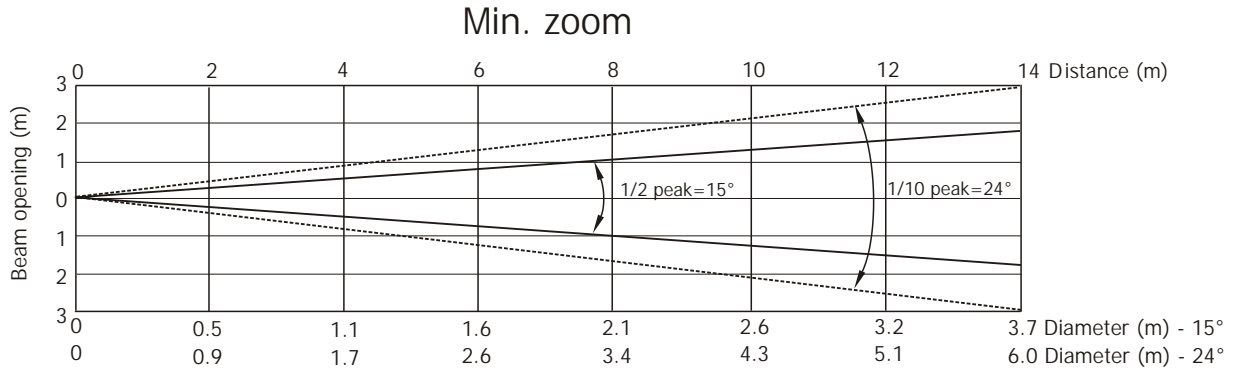

## Photometric Diagram

Distance (m)	2	4	5	6	8	10	12	14	
White (6300K)	41875/3890	10470/973	6700/623	4653/432	2617/243	1675/155	1163/108	855/79	Intensity (center) Lux/Footcandles

### Illuminance distribution

Distance=5m

## Photometric Diagram

Distance (m)	2	4	5	6	8	10	12	14	
White (6300K)	5500/511	1375/128	880/81	611/57	344/32	220/20	153/14	112/10	Intensity (center) Lux/Footcandles

Total output (max.): 14110 lm