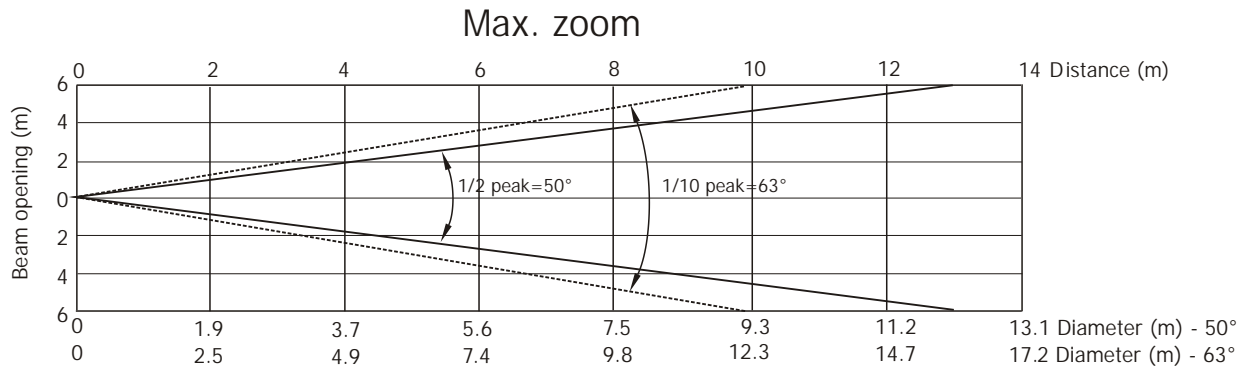

## Photometric Diagram

Distance (m)	2	4	5	6	8	10	12	14	
White (6300K)	41875/3890	10470/973	6700/623	4653/432	2617/243	1675/155	1163/108	855/79	Intensity (center) Lux/Footcandles

### Illuminance distribution

Distance=5m

## Photometric Diagram

Distance (m)	2	4	5	6	8	10	12	14	
White (6300K)	5500/511	1375/128	880/81	611/57	344/32	220/20	153/14	112/10	Intensity (center) Lux/Footcandles

Total output (max.): 14110 lm