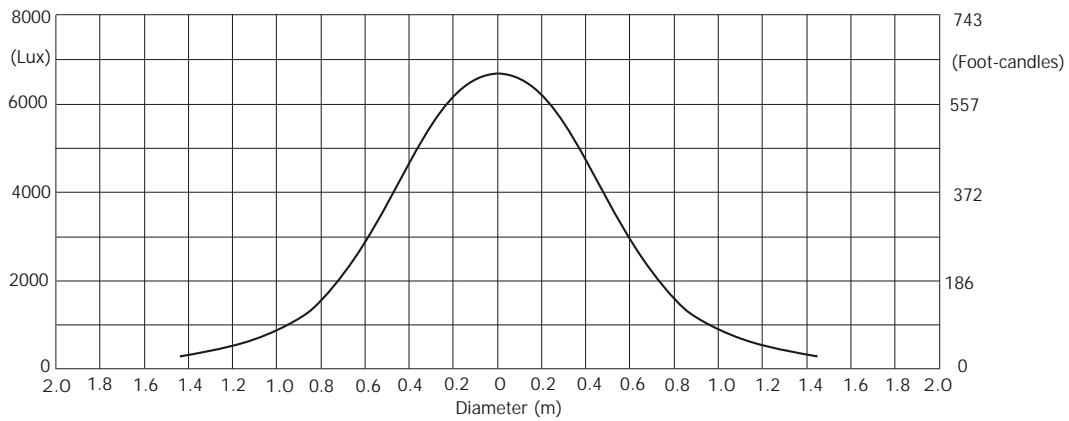

## Photometric Diagram

Distance (m)	2	4	5	6	8	10	12	14	
White (6300K)	41875/3890	10470/973	6700/623	4653/432	2617/243	1675/155	1163/108	855/79	Intensity (center) Lux/Footcandles

### Illuminance distribution

Distance=5m

## Photometric Diagram

Distance (m)	2	4	5	6	8	10	12	14	
White (6300K)	5500/511	1375/128	880/81	611/57	344/32	220/20	153/14	112/10	Intensity (center) Lux/Footcandles

Total output (max.): 14110 lm