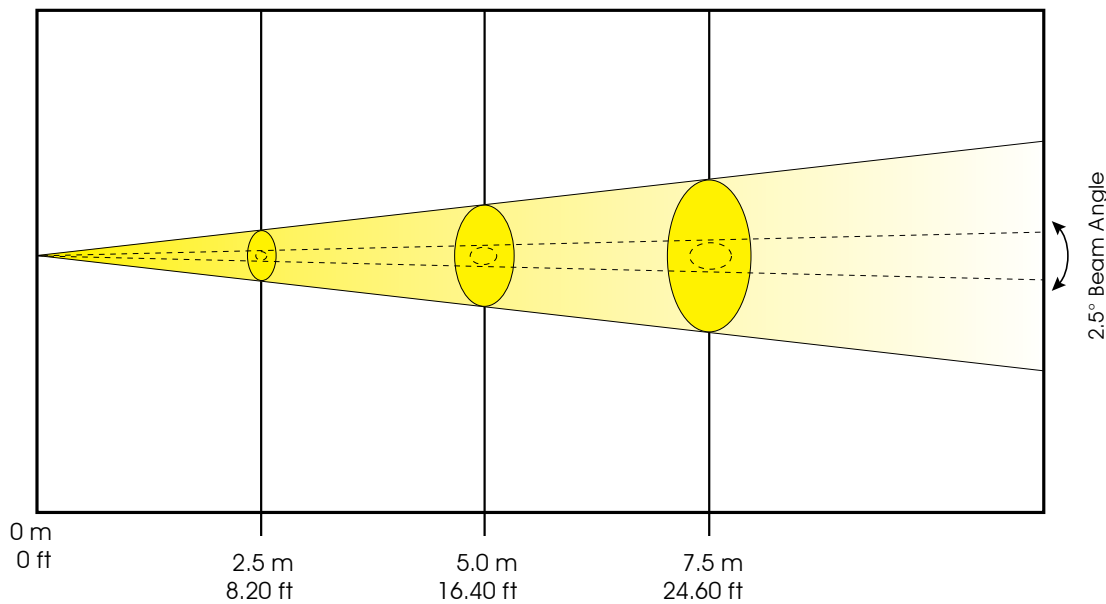

TECHNICAL SPECIFICATIONS

- **DMX Channels:** 11/13/16
- 3 x DMX channel modes
- **Control:** 3-pin & 5-pin DMX
- **Dimmer:** Mechanical Dimmer 0-100%
- **Strobe:** Variable speed Shutter / Strobe
- **Pan/Tilt:** 540/630 x 265
- **Power Supply:** 120v-240V 50/60hz
- **Power Consumption:** 350W MAX
- **Lamp:** MSD Platinum 5R Philips
- **Lamp life:** 2,000hr
- **Lux:** 28,360 Lux / 2,634 fc @ 75'
- **Dimensions:** (LxWxH) 14.1" x 13.2" x 18.5 / 358 x 335 x 470 mm
- **Weight:** 34.2 lbs / 15.5 kg

Colors

Rotating Gobos

PHOTOMETRICS

Standard 2.5° Beam Angle

LUX x 0.0929 = FC

5207 FC / 56230 LUX 2635 FC / 28360 LUX 1680 FC / 18080 LUX

Beam Diameter

2.5° Beam Angle	Ø 0.65 m / Ø 2.13 ft	Ø 0.86 m / Ø 2.82 ft	Ø 1.06 m / Ø 3.50 ft
-----------------	----------------------	----------------------	----------------------