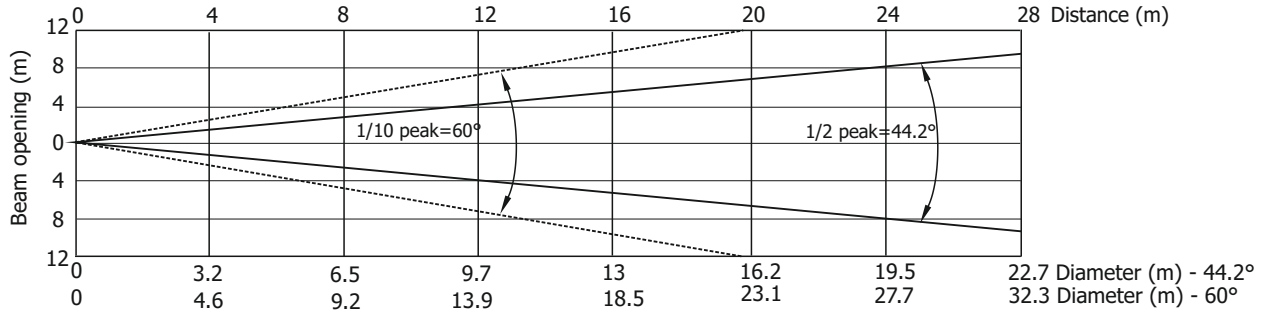

ROBIN ParFect 150 FW RGBA

Photometric Diagram

Min. Zoom

Total Output: 910 lumens

Distance (m)	4	5	8	12	16	20	24	28	
Red	2500/232	1600/149	625/58	278/26	156/15	100/9	70/6.5	51/4.7	Intensity (center) Lux/Footcandles
Green	6047/562	3870/360	1512/140	672/62	378/35	242/22.5	168/16	123/11.5	
Blue	1367/127	875/81	342/32	152/14	85/8	55/5	38/3.5	28/2.6	
Amber	4735/440	3030/282	1184/110	526/49	296/28	189/18	132/12	97/9	
R+G+B+A	11890/1105	7610/707	2973/276	1322/123	743/70	476/44	330/31	243/23	

Illuminance distribution

Distance=5m

Fixture setting: White Point 8000K Off
Fan mode: Auto

Copyright © 2018 Robe Lighting s.r.o. - All rights reserved
All Specifications subject to change without notice

ROBIN ParFect 150 FW RGBA

Photometric Diagram

Max. Zoom

Total Output: 1796 lumens

Distance (m)	4	5	8	12	16	20	24	28	
Red	66/6	42/4	16/1.5	7/0.7	4/0.4	2.6/0.2	1.8/0.2	1.3/0.1	Intensity (center) Lux/Footcandles
Green	153/14	98/9	38/3.6	17/1.6	9.6/0.9	6/0.6	4/0.4	3/0.3	
Blue	33/3	21/2	8/0.8	3.6/0.3	2/0.2	1.3/0.1	0.9/0.1	0.7/0.1	
Amber	122/11	78/7	31/2.8	14/1.3	8/0.7	5/0.5	3.4/0.3	2.5/0.2	
R+G+B+A	270/25	173/16	68/6	30/2.8	17/1.6	11/1	8/0.7	6/0.5	

Illuminance distribution

Distance=5m

Fixture setting: White Point 8000K Off
Fan mode: Auto

Copyright © 2018 Robe Lighting s.r.o. - All rights reserved
All Specifications subject to change without notice