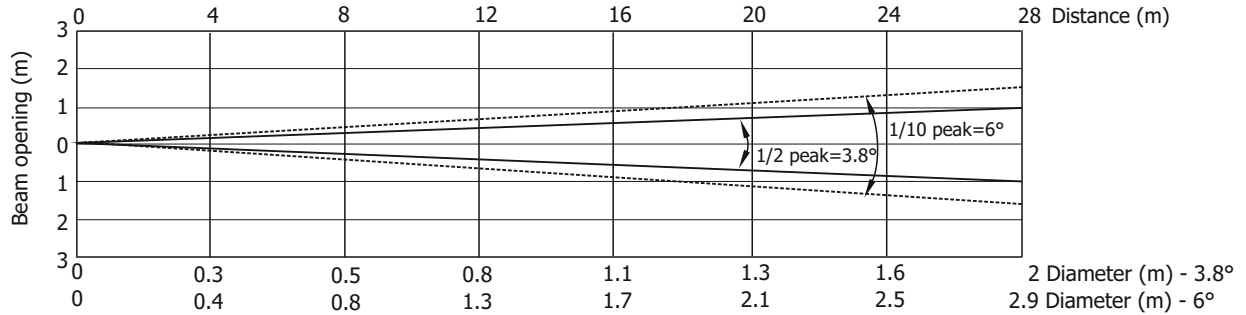

ROBIN ParFect 150 FW RGBA

Photometric Diagram

Min. Zoom

Total Output: 910 lumens

Distance (m)	4	5	8	12	16	20	24	28	
Red	2500/232	1600/149	625/58	278/26	156/15	100/9	70/6.5	51/4.7	Intensity (center) Lux/Footcandles
Green	6047/562	3870/360	1512/140	672/62	378/35	242/22.5	168/16	123/11.5	
Blue	1367/127	875/81	342/32	152/14	85/8	55/5	38/3.5	28/2.6	
Amber	4735/440	3030/282	1184/110	526/49	296/28	189/18	132/12	97/9	
R+G+B+A	11890/1105	7610/707	2973/276	1322/123	743/70	476/44	330/31	243/23	

Illuminance distribution

Distance=5m

Fixture setting: White Point 8000K Off
Fan mode: Auto

Copyright © 2018 Robe Lighting s.r.o. - All rights reserved
All Specifications subject to change without notice

ROBIN ParFect 150 FW RGBA

Photometric Diagram

Max. Zoom

Total Output: 1796 lumens

Distance (m)	4	5	8	12	16	20	24	28	
Red	66/6	42/4	16/1.5	7/0.7	4/0.4	2.6/0.2	1.8/0.2	1.3/0.1	Intensity (center) Lux/Footcandles
Green	153/14	98/9	38/3.6	17/1.6	9.6/0.9	6/0.6	4/0.4	3/0.3	
Blue	33/3	21/2	8/0.8	3.6/0.3	2/0.2	1.3/0.1	0.9/0.1	0.7/0.1	
Amber	122/11	78/7	31/2.8	14/1.3	8/0.7	5/0.5	3.4/0.3	2.5/0.2	
R+G+B+A	270/25	173/16	68/6	30/2.8	17/1.6	11/1	8/0.7	6/0.5	

Illuminance distribution

Distance=5m

Fixture setting: White Point 8000K Off
Fan mode: Auto

Copyright © 2018 Robe Lighting s.r.o. - All rights reserved
All Specifications subject to change without notice