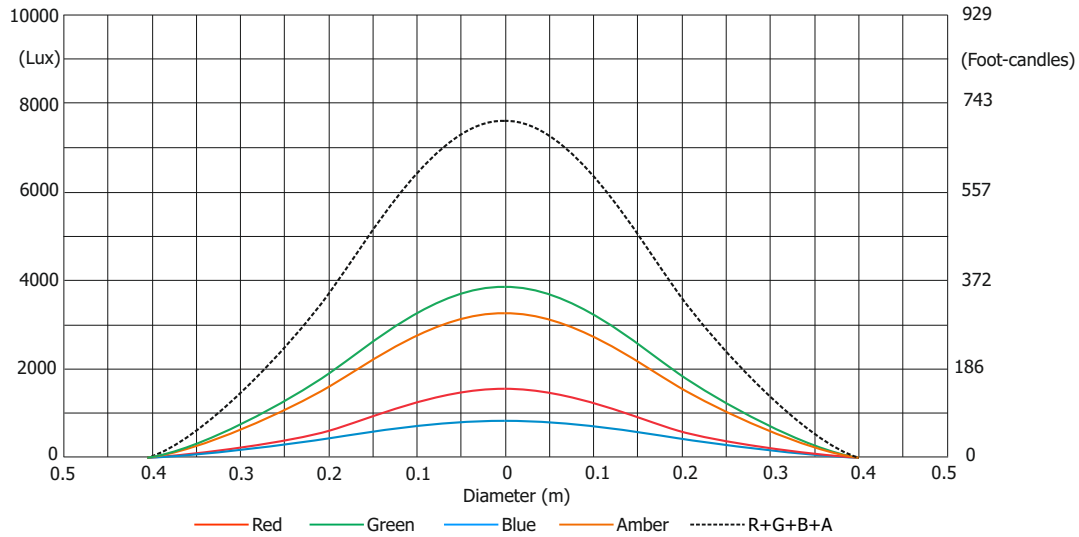

ROBIN ParFect 150 FW RGBA

Photometric Diagram

Min. Zoom

Total Output: 910 lumens

Distance (m)	4	5	8	12	16	20	24	28	
Red	2500/232	1600/149	625/58	278/26	156/15	100/9	70/6.5	51/4.7	Intensity (center) Lux/Footcandles
Green	6047/562	3870/360	1512/140	672/62	378/35	242/22.5	168/16	123/11.5	
Blue	1367/127	875/81	342/32	152/14	85/8	55/5	38/3.5	28/2.6	
Amber	4735/440	3030/282	1184/110	526/49	296/28	189/18	132/12	97/9	
R+G+B+A	11890/1105	7610/707	2973/276	1322/123	743/70	476/44	330/31	243/23	

Illuminance distribution

Distance=5m

Fixture setting: White Point 8000K Off
Fan mode: Auto

Copyright © 2018 Robe Lighting s.r.o. - All rights reserved
All Specifications subject to change without notice

ROBIN ParFect 150 FW RGBA

Photometric Diagram

Max. Zoom

Total Output: 1796 lumens

Distance (m)	4	5	8	12	16	20	24	28	
Red	66/6	42/4	16/1.5	7/0.7	4/0.4	2.6/0.2	1.8/0.2	1.3/0.1	Intensity (center) Lux/Footcandles
Green	153/14	98/9	38/3.6	17/1.6	9.6/0.9	6/0.6	4/0.4	3/0.3	
Blue	33/3	21/2	8/0.8	3.6/0.3	2/0.2	1.3/0.1	0.9/0.1	0.7/0.1	
Amber	122/11	78/7	31/2.8	14/1.3	8/0.7	5/0.5	3.4/0.3	2.5/0.2	
R+G+B+A	270/25	173/16	68/6	30/2.8	17/1.6	11/1	8/0.7	6/0.5	

Illuminance distribution

Distance=5m

Fixture setting: White Point 8000K Off
Fan mode: Auto

Copyright © 2018 Robe Lighting s.r.o. - All rights reserved
All Specifications subject to change without notice