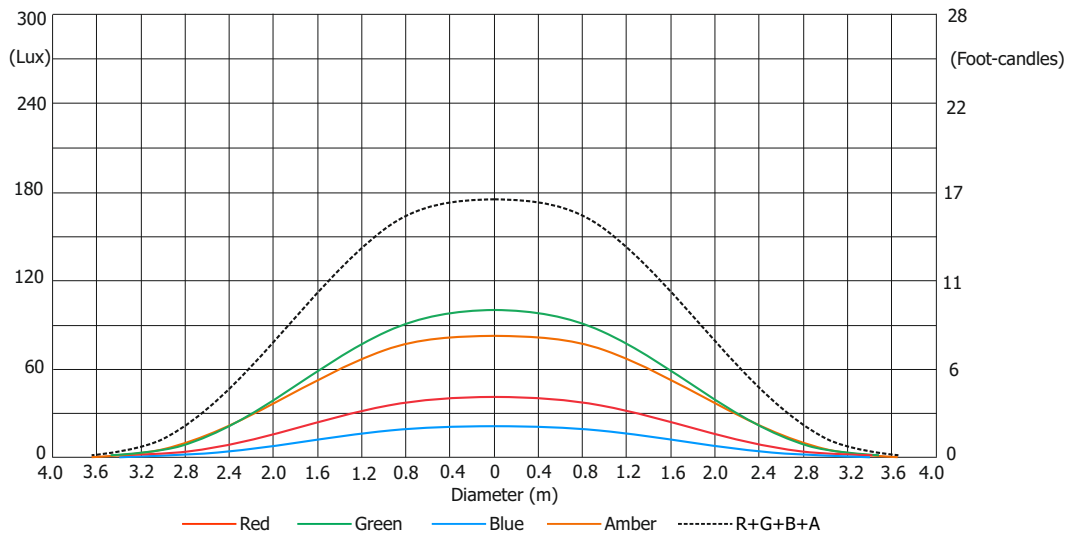

ROBIN ParFect 150 FW RGBA

Photometric Diagram

Min. Zoom

Total Output: 910 lumens

Distance (m)	4	5	8	12	16	20	24	28	
Red	2500/232	1600/149	625/58	278/26	156/15	100/9	70/6.5	51/4.7	Intensity (center) Lux/Footcandles
Green	6047/562	3870/360	1512/140	672/62	378/35	242/22.5	168/16	123/11.5	
Blue	1367/127	875/81	342/32	152/14	85/8	55/5	38/3.5	28/2.6	
Amber	4735/440	3030/282	1184/110	526/49	296/28	189/18	132/12	97/9	
R+G+B+A	11890/1105	7610/707	2973/276	1322/123	743/70	476/44	330/31	243/23	

Illuminance distribution

Distance=5m

Fixture setting: White Point 8000K Off
Fan mode: Auto

Copyright © 2018 Robe Lighting s.r.o. - All rights reserved
All Specifications subject to change without notice

ROBIN ParFect 150 FW RGBA

Photometric Diagram

Max. Zoom

Total Output: 1796 lumens

Distance (m)	4	5	8	12	16	20	24	28	
Red	66/6	42/4	16/1.5	7/0.7	4/0.4	2.6/0.2	1.8/0.2	1.3/0.1	Intensity (center) Lux/Footcandles
Green	153/14	98/9	38/3.6	17/1.6	9.6/0.9	6/0.6	4/0.4	3/0.3	
Blue	33/3	21/2	8/0.8	3.6/0.3	2/0.2	1.3/0.1	0.9/0.1	0.7/0.1	
Amber	122/11	78/7	31/2.8	14/1.3	8/0.7	5/0.5	3.4/0.3	2.5/0.2	
R+G+B+A	270/25	173/16	68/6	30/2.8	17/1.6	11/1	8/0.7	6/0.5	

Illuminance distribution

Distance=5m

Fixture setting: White Point 8000K Off
Fan mode: Auto

Copyright © 2018 Robe Lighting s.r.o. - All rights reserved
All Specifications subject to change without notice