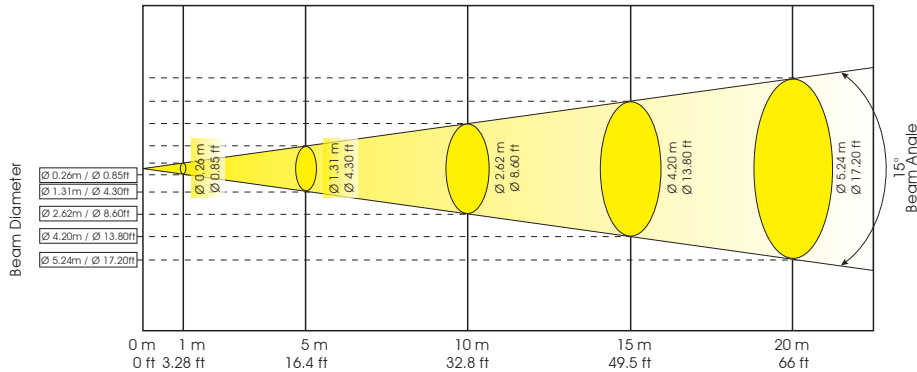

FEATURES

- High output L.E.D. Color Changer
- Powerful 24 x 1 Watt L.E.D.s (8 red, 8 green & 8 blue)
- Color strobe
- 15° beam angle
- Optional 45° beam angle lens kit available (part no. OptiRGB 45D Kit)
- Sturdy, high-impact aluminum construction
- Fan cooled
- Very low power consumption
- Very low heat output
- On-board DMX (addressable via 10 dip switches)
- Built-in sound active programs
- Optional barn doors (part no. OPTI/BDB)

TECHNICAL SPECIFICATIONS

- **DMX Channels:** 7 DMX Channels
- **Control:** USITT DMX-512, 3 pin XLR serial input/output
- **Dimmer:** 0 - 100% electronic dimming
- **Strobe:** Color strobe, 1-18 flashes per second
- **IP Rating:** IP 20
- **Power Supply:** 120V / 240V 50/60Hz
- **Power consumption:** 45W
- **Ballast:** Magnetic
- **Lamp:** 24 x 1W long-life L.E.D.s (8 red, 8 green & 8 blue)
- **Lamp Life:** 50,000 hrs. life
- **Dimensions:** (LxWxH-not including hanging bracket) 11.5" x 8.5" x 8.5" / 292mm x 215mm x 215mm
- **Weight:** 11 lbs / 5 kg
- **Rigging:** Heavy duty single rigging yoke

Opti RGB / Opti RGB WH

COLORS

- Total of 24 L.E.D.s (8 red, 8 green, 8 blue)
- Full RGB color mixing
- Manual control of colors for static color option

Optional 45° beam angle lens kit available (part no. OptiRGB 45D Kit)

PHOTOMETRICS

Opti RGB Photometric Beam Angle Data

Standard Beam Angle 15°

LUX x 0.0929 = FC

| | | | | | |
|----------|-------------------|-------------------|-------------------|-------------------|-------------------|
| R (8) | 111 FC / 1194 LUX | 3.7 FC / 39.8 LUX | 1.6 FC / 17.5 LUX | 0.9 FC / 10.1 LUX | 0.8 FC / 8.6 LUX |
| G (8) | 126 FC / 1358 LUX | 3.9 FC / 42.5 LUX | 2.4 FC / 25.7 LUX | 1.4 FC / 14.6 LUX | 0.9 FC / 9.5 LUX |
| B (8) | 13 FC / 136.4 LUX | 0.3 FC / 3.7 LUX | 0.2 FC / 2.5 LUX | 0.2 FC / 1.7 LUX | 0.1 FC / 1.2 LUX |
| RGB (24) | 217 FC / 2340 LUX | 18 FC / 192 LUX | 4.7 FC / 50.2 LUX | 1.8 FC / 19.7 LUX | 1.5 FC / 15.8 LUX |