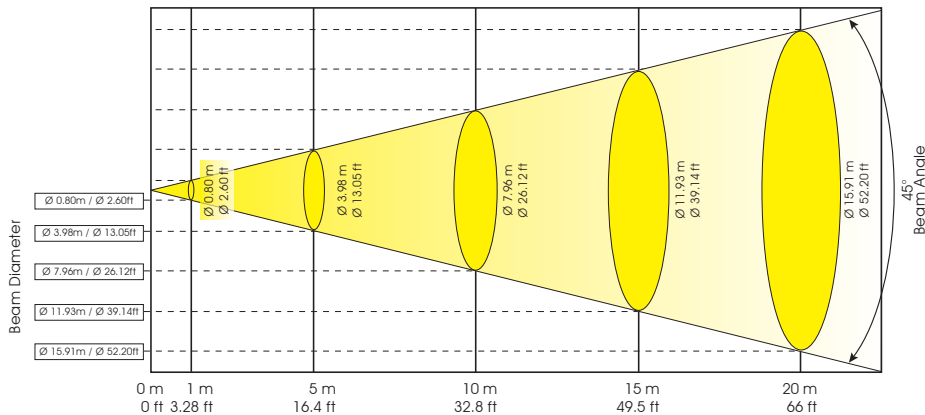

TECHNICAL SPECIFICATIONS

- **DMX Channels:** 7 DMX Channels
- **Control:** USITT DMX-512, 3 pin XLR serial input/output
- **Dimmer:** 0 - 100% electronic dimming
- **Strobe:** Color strobe, 1-18 flashes per second
- **IP Rating:** IP 20
- **Power Supply:** 120V / 240V 50/60Hz
- **Power consumption:** 45W
- **Ballast:** Magnetic
- **Lamp:** 24 x 1W long-life L.E.D.s (8 red, 8 green & 8 blue)
- **Lamp Life:** 50,000 hrs. life
- **Dimensions:** (LxWxH-not including hanging bracket) 11.5" x 8.5" x 8.5" / 292mm x 215mm x 215mm
- **Weight:** 11 lbs / 5 kg
- **Rigging:** Heavy duty single rigging yoke

PHOTOMETRICS

Opti RGB Photometric Beam Angle Data

Standard Beam Angle 15°

LUX x 0.0929 = FC

| | | | | | |
|----------|-------------------|-------------------|-------------------|-------------------|-------------------|
| R (8) | 111 FC / 1194 LUX | 3.7 FC / 39.8 LUX | 1.6 FC / 17.5 LUX | 0.9 FC / 10.1 LUX | 0.8 FC / 8.6 LUX |
| G (8) | 126 FC / 1358 LUX | 3.9 FC / 42.5 LUX | 2.4 FC / 25.7 LUX | 1.4 FC / 14.6 LUX | 0.9 FC / 9.5 LUX |
| B (8) | 13 FC / 136.4 LUX | 0.3 FC / 3.7 LUX | 0.2 FC / 2.5 LUX | 0.2 FC / 1.7 LUX | 0.1 FC / 1.2 LUX |
| RGB (24) | 217 FC / 2340 LUX | 18 FC / 192 LUX | 4.7 FC / 50.2 LUX | 1.8 FC / 19.7 LUX | 1.5 FC / 15.8 LUX |

Optional Beam Angle 45° (not included)

LUX x 0.0929 = FC

| | | | | | |
|----------|-------------------|-------------------|------------------|------------------|------------------|
| R (8) | 15.5 FC / 124 LUX | 0.5 FC / 5.6 LUX | 0.3 FC / 2.9 LUX | 0.2 FC / 1.9 LUX | 0.1 FC / 1.6 LUX |
| G (8) | 18.2 FC / 196 LUX | 0.6 FC / 6.4 LUX | 0.4 FC / 3.8 LUX | 0.2 FC / 2.3 LUX | 0.2 FC / 1.9 LUX |
| B (8) | 1.4 FC / 14.6 LUX | 0.1 FC / 1.6 LUX | 0.1 FC / 1.3 LUX | 0.09 FC / 1 LUX | 0.1 FC / 0.7 LUX |
| RGB (24) | 33.1 FC / 356 LUX | 1.7 FC / 18.1 LUX | 0.5 FC / 5.4 LUX | 0.3 FC / 2.9 LUX | 0.2 FC / 2.4 LUX |