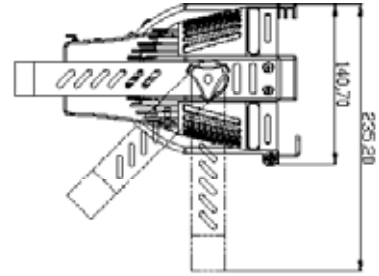

# Opti 30 UV

The Opti 30 UV by elation Professional is a Opti Par 30 with 12x 1W UV LEDs. This unit features sturdy high-impact aluminum construction. The peak wavelength is 390~410nm. The Opti 30 UV produces a standard beam angle of 25° and is equipped with a 3-pin DMX connection. This unit also features very low power consumption and very low heat output. Rigging for the Opti 30 UV includes double hanging brackets.

## FEATURES

- 12 x 1-Watt UV LEDs
- Peak wavelength 390~410 nm
- Sturdy, high-impact aluminum construction
- Manual or DMX Operation
- Internal Multi-voltage PSU
- Digital DMX display
- 2 DMX channels: Intensity and Strobe
- Very low power consumption
- Very low heat output
- Beam angle: 25°
- cETLus pending

## TECHNICAL SPECIFICATIONS

- **DMX Channels:** 2 DMX channels: Intensity and Strobe
- **Control:** 3-pin DMX connection
- **Dimmer:** 0 - 100% dimming
- **Power Supply:** Multi-voltage operation: AC 100~240V /47~63Hz
- **Cable / Plug Type:** Cable included (No Plug)
- **Approvals:** cETLus pending
- **Lamp:** 12 x 1-Watt UV LEDs,
- **Lamp Life:** Long-life LEDs (30,000 hr. life)
- **Power Consumption:** 20 Watts max
- **Dimensions:** (LxWxH) 10" x 7.25" 5.75" / 250 x 185 x 145mm (not incl. hanging bracket)
- **Weight:** 5.3 lbs. / 2.4 kg.
- **Rigging:** Double hanging brackets  
– may be set on the floor