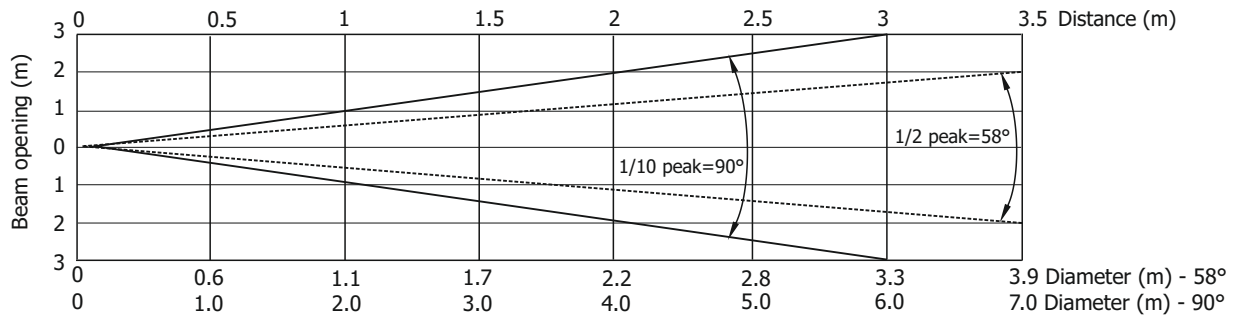

onePatt

Photometric Diagram

Distance (m)	0.5	1	1.5	2	2.5	3	3.5	
Red	96/8.9	24/2.2	11/1.0	6/0.6	4/0.4	3/0.2	2/0.2	Intensity (center) Lux/Footcandles
Green	176/16.4	44/4.1	20/1.8	11/1.0	7/0.7	5/0.5	4/0.3	
Blue	32/3	8/0.7	4/0.3	2/0.2	1.3/0.1	0.9/0.1	0.7/0.1	
White	320/30	80/7.4	36/3.3	20/1.9	13/1.2	9/0.8	7/0.6	
R+G+B+W	576/54	144/13.4	64/5.9	36/3.3	23/2.1	16/1.5	12/1.1	

Illuminance distribution

Distance=2 m

Fixture setting: White Point 8000K Off

Copyright © 2017 Robe Lighting s.r.o. - All rights reserved
All Specifications subject to change without notice