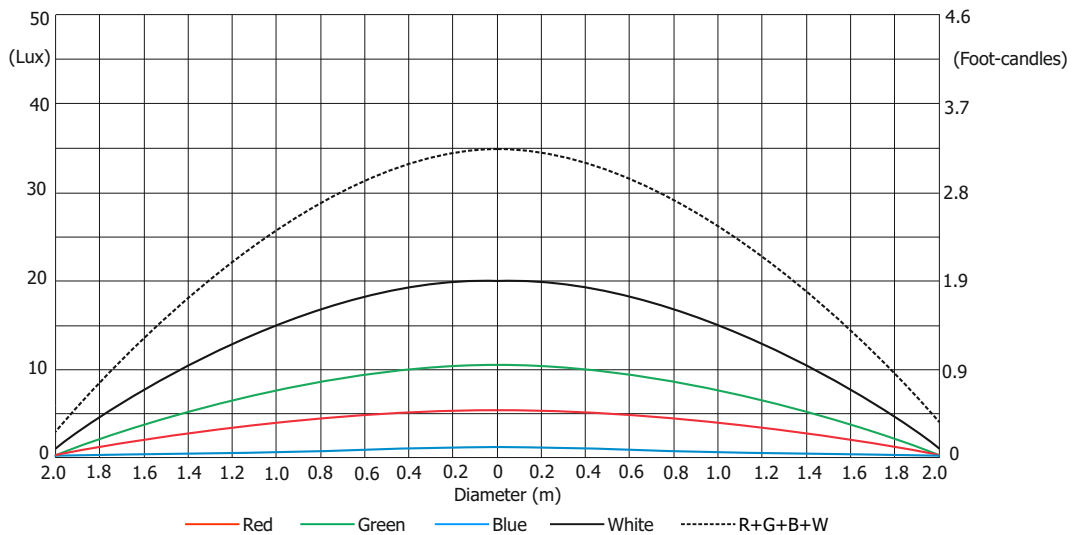

onePatt

Photometric Diagram

Distance (m)	0.5	1	1.5	2	2.5	3	3.5	
Red	96/8.9	24/2.2	11/1.0	6/0.6	4/0.4	3/0.2	2/0.2	Intensity (center) Lux/Footcandles
Green	176/16.4	44/4.1	20/1.8	11/1.0	7/0.7	5/0.5	4/0.3	
Blue	32/3	8/0.7	4/0.3	2/0.2	1.3/0.1	0.9/0.1	0.7/0.1	
White	320/30	80/7.4	36/3.3	20/1.9	13/1.2	9/0.8	7/0.6	
R+G+B+W	576/54	144/13.4	64/5.9	36/3.3	23/2.1	16/1.5	12/1.1	

Illuminance distribution

Distance=2 m

Fixture setting: White Point 8000K Off

Copyright © 2017 Robe Lighting s.r.o. - All rights reserved
All Specifications subject to change without notice