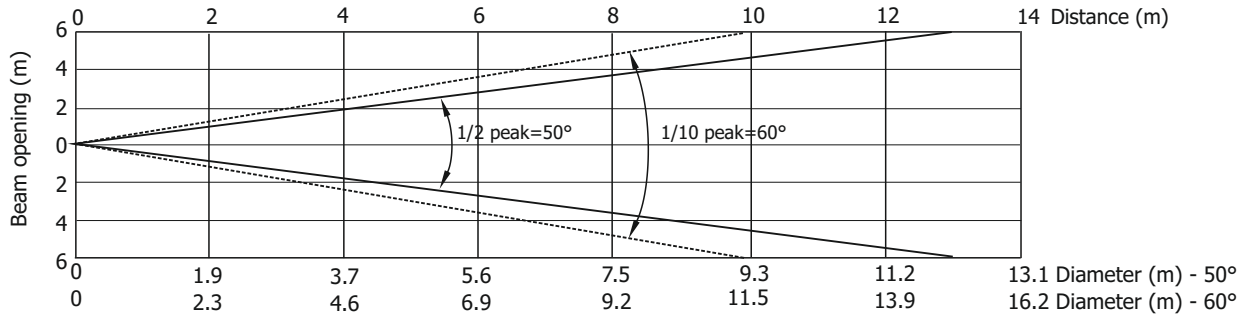

Robin 600 LEDWash

Photometric Diagram

Min. zoom
Total Output: 3260 lumens

Distance (m)	2	4	5	6	8	10	12	14	
Red	3831/356	958/89	613/57	426/40	240/22	153/14	106/10	78/7	Intensity (center) Lux/Footcandles
Green	6775/629	21694/157	1084/101	753/70	423/40	271/25	188/18	138/13	
Blue	1288/120	322/30	206/19	143/13	81/8	52/5	36/3	26/2.4	
White	9550/887	2387/222	1528/142	1061/99	597/56	382/36	265/25	195/18	
R+G+B+W	20875/1939	5218/485	3340/310	2319/216	1305/121	835/78	580/54	426/40	

Illuminance distribution

Robin 600 LEDWash

Photometric Diagram

Max. zoom
Total Output: 4820 lumens

Distance (m)	2	4	5	6	8	10	12	14	
Red	544/51	136/13	87/8	60/6	34/3	22/2	15/1.4	11/1	Intensity (center) Lux/Footcandles
Green	1031/96	258/24	165/15	115/11	65/6	41/4	29/3	21/2	
Blue	200/19	50/5	32/3	22/2	13/1.2	8/0.7	6/0.5	4/0.4	
White	1338/124	334/31	214/20	149/14	84/8	54/5	37/4	27/2.5	
R+G+B+W	3038/282	759/71	486/45	338/31	190/18	122/11	84/8	62/6	

Illuminance distribution

Distance=5m