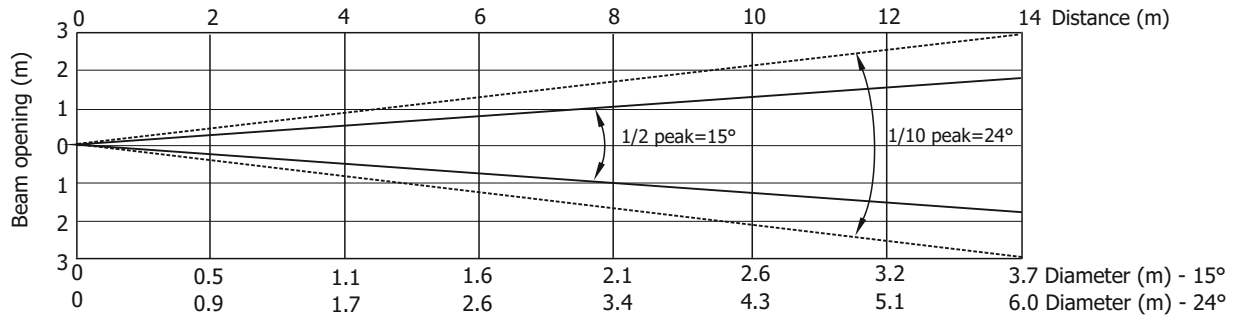

Robin 600 LEDWash

Photometric Diagram

Min. zoom
Total Output: 3260 lumens

Distance (m)	2	4	5	6	8	10	12	14	
Red	3831/356	958/89	613/57	426/40	240/22	153/14	106/10	78/7	Intensity (center) Lux/Footcandles
Green	6775/629	21694/157	1084/101	753/70	423/40	271/25	188/18	138/13	
Blue	1288/120	322/30	206/19	143/13	81/8	52/5	36/3	26/2.4	
White	9550/887	2387/222	1528/142	1061/99	597/56	382/36	265/25	195/18	
R+G+B+W	20875/1939	5218/485	3340/310	2319/216	1305/121	835/78	580/54	426/40	

Illuminance distribution

Robin 600 LEDWash

Photometric Diagram

Max. zoom
Total Output: 4820 lumens

Distance (m)	2	4	5	6	8	10	12	14	
Red	544/51	136/13	87/8	60/6	34/3	22/2	15/1.4	11/1	Intensity (center) Lux/Footcandles
Green	1031/96	258/24	165/15	115/11	65/6	41/4	29/3	21/2	
Blue	200/19	50/5	32/3	22/2	13/1.2	8/0.7	6/0.5	4/0.4	
White	1338/124	334/31	214/20	149/14	84/8	54/5	37/4	27/2.5	
R+G+B+W	3038/282	759/71	486/45	338/31	190/18	122/11	84/8	62/6	

Illuminance distribution

Distance=5m