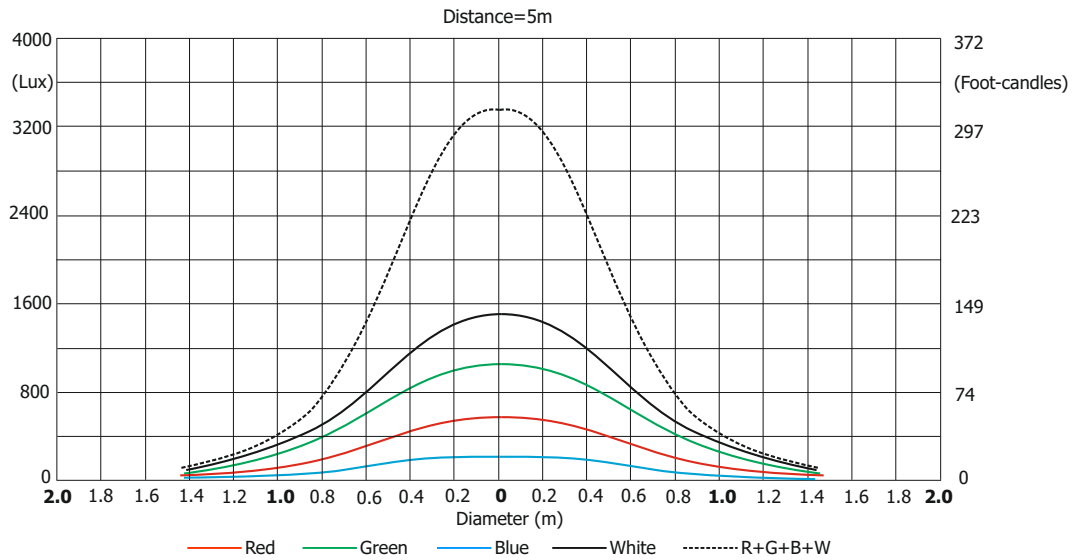

Robin 600 LEDWash

Photometric Diagram

Min. zoom
Total Output: 3260 lumens

Distance (m)	2	4	5	6	8	10	12	14	
Red	3831/356	958/89	613/57	426/40	240/22	153/14	106/10	78/7	Intensity (center) Lux/Footcandles
Green	6775/629	21694/157	1084/101	753/70	423/40	271/25	188/18	138/13	
Blue	1288/120	322/30	206/19	143/13	81/8	52/5	36/3	26/2.4	
White	9550/887	2387/222	1528/142	1061/99	597/56	382/36	265/25	195/18	
R+G+B+W	20875/1939	5218/485	3340/310	2319/216	1305/121	835/78	580/54	426/40	

Illuminance distribution

Robin 600 LEDWash

Photometric Diagram

Max. zoom
Total Output: 4820 lumens

Distance (m)	2	4	5	6	8	10	12	14	
Red	544/51	136/13	87/8	60/6	34/3	22/2	15/1.4	11/1	Intensity (center) Lux/Footcandles
Green	1031/96	258/24	165/15	115/11	65/6	41/4	29/3	21/2	
Blue	200/19	50/5	32/3	22/2	13/1.2	8/0.7	6/0.5	4/0.4	
White	1338/124	334/31	214/20	149/14	84/8	54/5	37/4	27/2.5	
R+G+B+W	3038/282	759/71	486/45	338/31	190/18	122/11	84/8	62/6	

Illuminance distribution

Distance=5m