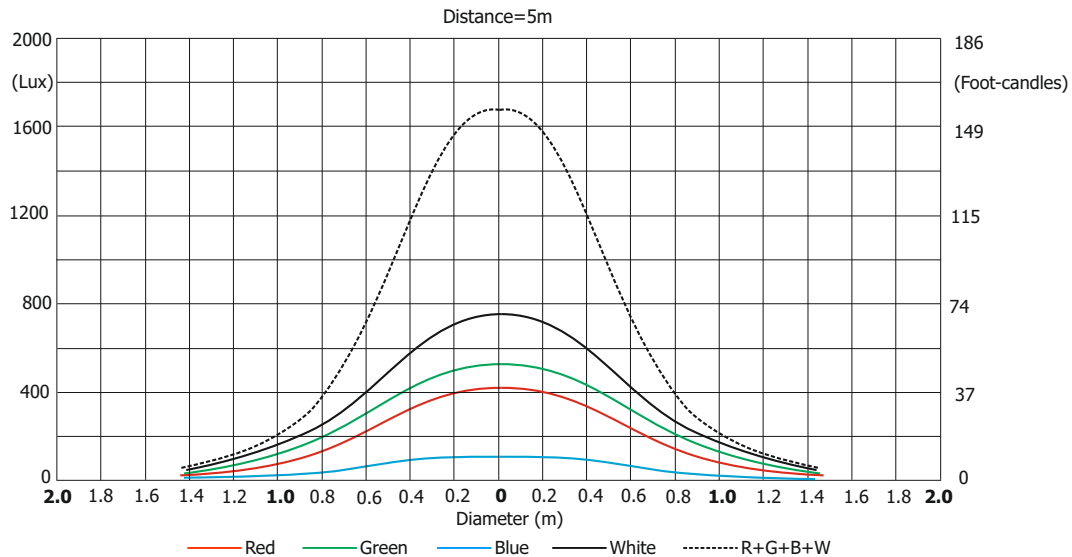

Robin 300 LEDWash

Photometric Diagram

Min. zoom
Total Output: 1970 lumens

Distance (m)	2	4	5	6	8	10	12	14	
Red	2550/237	638/59	408/38	283/26	159/15	102/10	71/7	52/5	Intensity (center) Lux/Footcandles
Green	3169/294	792/74	507/47	352/33	198/18	127/12	88/8	65/6	
Blue	700/65	175/16	112/10	78/7	44/4	28/3	19/2	14/1.3	
White	4906/456	1226/114	785/73	545/51	307/29	196/18	136/13	100/9	
R+G+B+W	10688/993	2672/248	1710/159	1187/110	668/62	428/40	297/28	218/20	

Illuminance distribution

Robin 300 LEDWash

Photometric Diagram

Max. zoom
Total Output: 2680 lumens

Distance (m)	2	4	5	6	8	10	12	14	
Red	325/30	81/8	52/5	36/3	20/2	13/1.2	9/0.8	7/0.6	Intensity (center) Lux/Footcandles
Green	481/45	120/11	77/7	53/5	30/3	20/2	13/1.2	10/1	
Blue	106/10	27/2.5	17/1.6	12/1	7/0.6	4/0.4	3/0.3	2/0.2	
White	675/63	169/16	108/10	75/7	42/4	27/2.5	19/1.7	14/1.3	
R+G+B+W	1531/142	383/36	245/23	170/16	96/9	61/6	43/4	31/3	

Illuminance distribution

Distance=5m