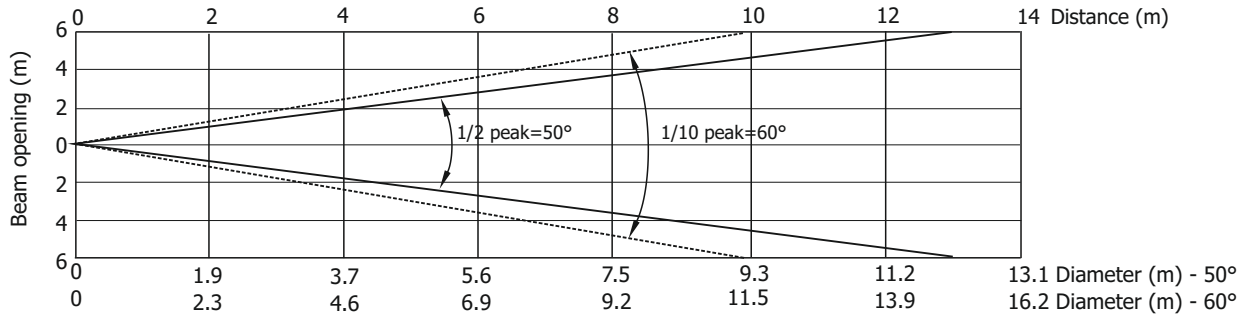

Robin 300 LEDWash

Photometric Diagram

Min. zoom
Total Output: 1970 lumens

Distance (m)	2	4	5	6	8	10	12	14	
Red	2550/237	638/59	408/38	283/26	159/15	102/10	71/7	52/5	Intensity (center) Lux/Footcandles
Green	3169/294	792/74	507/47	352/33	198/18	127/12	88/8	65/6	
Blue	700/65	175/16	112/10	78/7	44/4	28/3	19/2	14/1.3	
White	4906/456	1226/114	785/73	545/51	307/29	196/18	136/13	100/9	
R+G+B+W	10688/993	2672/248	1710/159	1187/110	668/62	428/40	297/28	218/20	

Illuminance distribution

Robin 300 LEDWash

Photometric Diagram

Max. zoom
Total Output: 2680 lumens

Distance (m)	2	4	5	6	8	10	12	14	
Red	325/30	81/8	52/5	36/3	20/2	13/1.2	9/0.8	7/0.6	Intensity (center) Lux/Footcandles
Green	481/45	120/11	77/7	53/5	30/3	20/2	13/1.2	10/1	
Blue	106/10	27/2.5	17/1.6	12/1	7/0.6	4/0.4	3/0.3	2/0.2	
White	675/63	169/16	108/10	75/7	42/4	27/2.5	19/1.7	14/1.3	
R+G+B+W	1531/142	383/36	245/23	170/16	96/9	61/6	43/4	31/3	

Illuminance distribution

Distance=5m