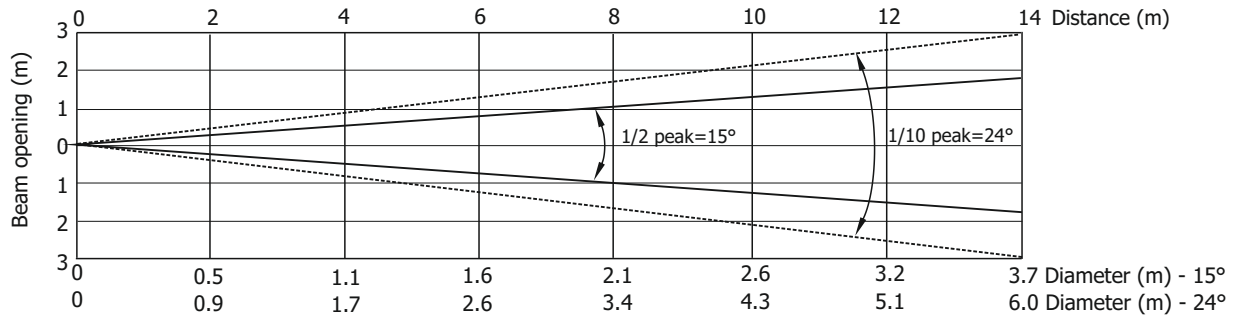

Robin 300 LEDWash

Photometric Diagram

Min. zoom
Total Output: 1970 lumens

Distance (m)	2	4	5	6	8	10	12	14	
Red	2550/237	638/59	408/38	283/26	159/15	102/10	71/7	52/5	Intensity (center) Lux/Footcandles
Green	3169/294	792/74	507/47	352/33	198/18	127/12	88/8	65/6	
Blue	700/65	175/16	112/10	78/7	44/4	28/3	19/2	14/1.3	
White	4906/456	1226/114	785/73	545/51	307/29	196/18	136/13	100/9	
R+G+B+W	10688/993	2672/248	1710/159	1187/110	668/62	428/40	297/28	218/20	

Illuminance distribution

Robin 300 LEDWash

Photometric Diagram

Max. zoom
Total Output: 2680 lumens

Distance (m)	2	4	5	6	8	10	12	14	
Red	325/30	81/8	52/5	36/3	20/2	13/1.2	9/0.8	7/0.6	Intensity (center) Lux/Footcandles
Green	481/45	120/11	77/7	53/5	30/3	20/2	13/1.2	10/1	
Blue	106/10	27/2.5	17/1.6	12/1	7/0.6	4/0.4	3/0.3	2/0.2	
White	675/63	169/16	108/10	75/7	42/4	27/2.5	19/1.7	14/1.3	
R+G+B+W	1531/142	383/36	245/23	170/16	96/9	61/6	43/4	31/3	

Illuminance distribution

Distance=5m