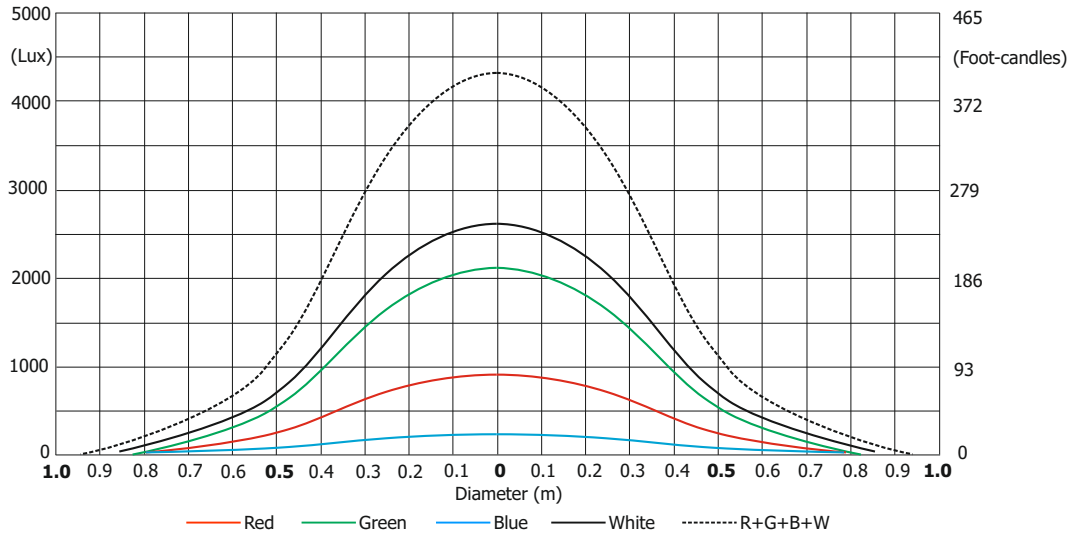

Robin 600 LEDWash+

Photometric Diagram

Min. Zoom (Beam mode)

Total Output: 4130 lumens

Distance (m)	2	4	5	6	8	10	12	14	
Red	10313/958	2578/240	1650/153	1146/107	645/60	413/38	287/27	211/20	Intensity (center) Lux/Footcandles
Green	23625/2195	5906/549	3780/351	2625/244	1477/137	945/88	656/61	482/45	
Blue	3562/331	891/83	570/53	396/37	223/21	143/13	99/9	73/7	
White	30625/2845	7656/711	4900/455	3403/316	1914/178	1225/114	851/79	625/58	
R+G+B+W	50000/4645	12500/1161	8000/743	5555/516	3125/290	2000/186	1388/129	1024/95	

Illuminance distribution

Distance=5m

Robin 600 LEDWash+

Photometric Diagram

Min. Zoom (Wash mode)

Total Output: 4370 lumens

Distance (m)	2	4	5	6	8	10	12	14	
Red	5688/528	1422/132	910/85	632/59	356/33	228/21	158/15	116/11	Intensity (center) Lux/Footcandles
Green	12688/1178	3172/295	2030/189	1410/131	793/74	508/47	352/33	260/24	
Blue	1875/174	469/44	300/28	208/19	117/11	75/7	52/5	38/4	
White	15813/1469	3953/367	2530/235	1757/163	988/92	632/59	439/41	323/30	
R+G+B+W	26875/2497	6719/624	4300/400	2986/277	1680/156	1075/100	747/69	549/51	

Illuminance distribution

Distance=5m

Robin 600 LEDWash+

Photometric Diagram

Max. zoom

Total Output: 5620 lumens

Distance (m)	2	4	5	6	8	10	12	14	
Red	594/55	148/14	95/9	66/6	37/3.4	24/2.2	17/1.5	12/1.1	Intensity (center) Lux/Footcandles
Green	1344/125	336/31	215/20	149/14	84/8	54/5	37/3.5	27/2.5	
Blue	188/17	47/4.4	30/2.8	21/2	12/1	8/0.7	5/0.5	4/0.4	
White	1688/157	422/39	270/25	188/17	106/10	68/6	47/4	34/3	
R+G+B+W	2863/266	716/67	458/43	318/30	179/17	115/11	80/7	58/5	

Illuminance distribution

Distance=5m