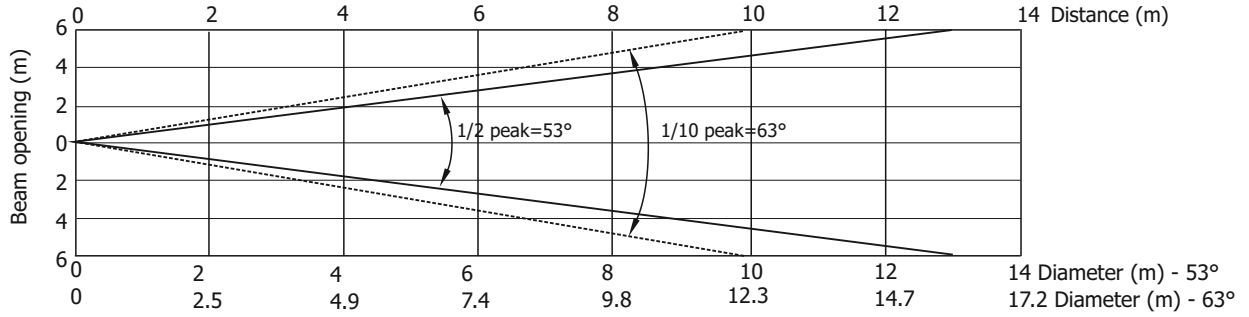

Robin 600 LEDWash+

Photometric Diagram

Min. Zoom (Beam mode)

Total Output: 4130 lumens

Distance (m)	2	4	5	6	8	10	12	14	
Red	10313/958	2578/240	1650/153	1146/107	645/60	413/38	287/27	211/20	Intensity (center) Lux/Footcandles
Green	23625/2195	5906/549	3780/351	2625/244	1477/137	945/88	656/61	482/45	
Blue	3562/331	891/83	570/53	396/37	223/21	143/13	99/9	73/7	
White	30625/2845	7656/711	4900/455	3403/316	1914/178	1225/114	851/79	625/58	
R+G+B+W	50000/4645	12500/1161	8000/743	5555/516	3125/290	2000/186	1388/129	1024/95	

Illuminance distribution

Distance=5m

Robin 600 LEDWash+

Photometric Diagram

Min. Zoom (Wash mode)

Total Output: 4370 lumens

Distance (m)	2	4	5	6	8	10	12	14	
Red	5688/528	1422/132	910/85	632/59	356/33	228/21	158/15	116/11	Intensity (center) Lux/Footcandles
Green	12688/1178	3172/295	2030/189	1410/131	793/74	508/47	352/33	260/24	
Blue	1875/174	469/44	300/28	208/19	117/11	75/7	52/5	38/4	
White	15813/1469	3953/367	2530/235	1757/163	988/92	632/59	439/41	323/30	
R+G+B+W	26875/2497	6719/624	4300/400	2986/277	1680/156	1075/100	747/69	549/51	

Illuminance distribution

Distance=5m

Robin 600 LEDWash+

Photometric Diagram

Max. zoom

Total Output: 5620 lumens

Distance (m)	2	4	5	6	8	10	12	14	
Red	594/55	148/14	95/9	66/6	37/3.4	24/2.2	17/1.5	12/1.1	Intensity (center) Lux/Footcandles
Green	1344/125	336/31	215/20	149/14	84/8	54/5	37/3.5	27/2.5	
Blue	188/17	47/4.4	30/2.8	21/2	12/1	8/0.7	5/0.5	4/0.4	
White	1688/157	422/39	270/25	188/17	106/10	68/6	47/4	34/3	
R+G+B+W	2863/266	716/67	458/43	318/30	179/17	115/11	80/7	58/5	

Illuminance distribution

Distance=5m