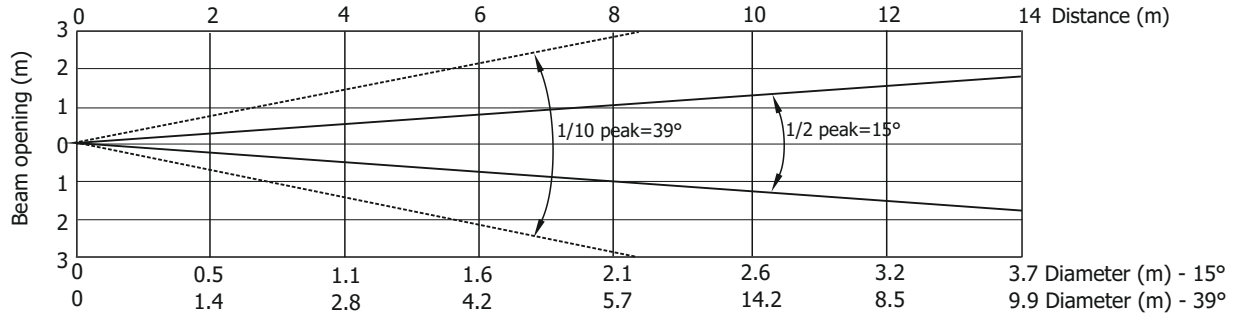

Robin 600 LEDWash+

Photometric Diagram

Min. Zoom (Beam mode)

Total Output: 4130 lumens

Distance (m)	2	4	5	6	8	10	12	14	
Red	10313/958	2578/240	1650/153	1146/107	645/60	413/38	287/27	211/20	Intensity (center) Lux/Footcandles
Green	23625/2195	5906/549	3780/351	2625/244	1477/137	945/88	656/61	482/45	
Blue	3562/331	891/83	570/53	396/37	223/21	143/13	99/9	73/7	
White	30625/2845	7656/711	4900/455	3403/316	1914/178	1225/114	851/79	625/58	
R+G+B+W	50000/4645	12500/1161	8000/743	5555/516	3125/290	2000/186	1388/129	1024/95	

Illuminance distribution

Distance=5m

Robin 600 LEDWash+

Photometric Diagram

Min. Zoom (Wash mode)

Total Output: 4370 lumens

Distance (m)	2	4	5	6	8	10	12	14	
Red	5688/528	1422/132	910/85	632/59	356/33	228/21	158/15	116/11	Intensity (center) Lux/Footcandles
Green	12688/1178	3172/295	2030/189	1410/131	793/74	508/47	352/33	260/24	
Blue	1875/174	469/44	300/28	208/19	117/11	75/7	52/5	38/4	
White	15813/1469	3953/367	2530/235	1757/163	988/92	632/59	439/41	323/30	
R+G+B+W	26875/2497	6719/624	4300/400	2986/277	1680/156	1075/100	747/69	549/51	

Illuminance distribution

Distance=5m

Robin 600 LEDWash+

Photometric Diagram

Max. zoom

Total Output: 5620 lumens

Distance (m)	2	4	5	6	8	10	12	14	
Red	594/55	148/14	95/9	66/6	37/3.4	24/2.2	17/1.5	12/1.1	Intensity (center) Lux/Footcandles
Green	1344/125	336/31	215/20	149/14	84/8	54/5	37/3.5	27/2.5	
Blue	188/17	47/4.4	30/2.8	21/2	12/1	8/0.7	5/0.5	4/0.4	
White	1688/157	422/39	270/25	188/17	106/10	68/6	47/4	34/3	
R+G+B+W	2863/266	716/67	458/43	318/30	179/17	115/11	80/7	58/5	

Illuminance distribution

Distance=5m