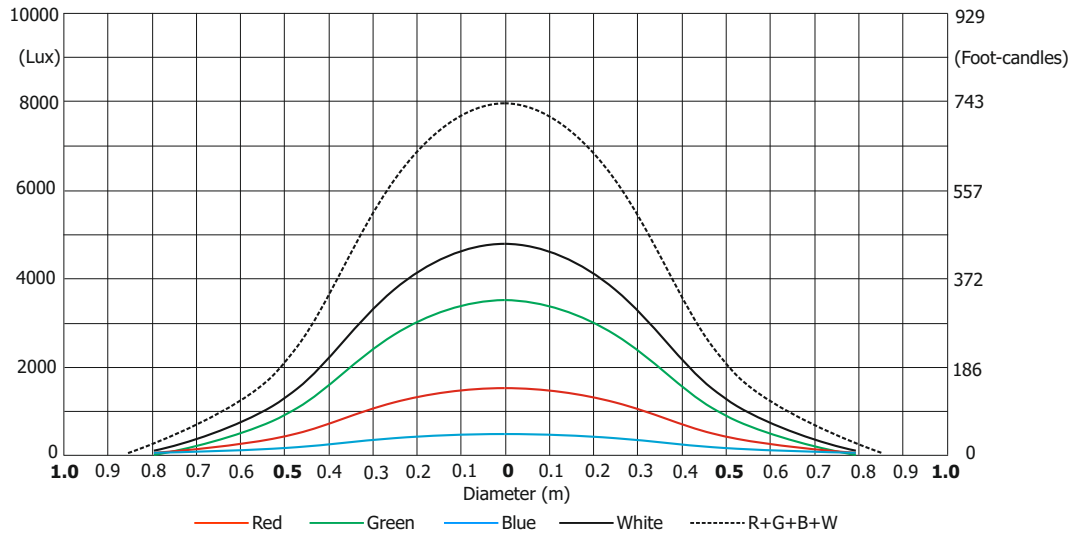

Robin 600 LEDWash+

Photometric Diagram

Min. Zoom (Beam mode)

Total Output: 4130 lumens

Distance (m)	2	4	5	6	8	10	12	14	
Red	10313/958	2578/240	1650/153	1146/107	645/60	413/38	287/27	211/20	Intensity (center) Lux/Footcandles
Green	23625/2195	5906/549	3780/351	2625/244	1477/137	945/88	656/61	482/45	
Blue	3562/331	891/83	570/53	396/37	223/21	143/13	99/9	73/7	
White	30625/2845	7656/711	4900/455	3403/316	1914/178	1225/114	851/79	625/58	
R+G+B+W	50000/4645	12500/1161	8000/743	5555/516	3125/290	2000/186	1388/129	1024/95	

Illuminance distribution

Distance=5m

Robin 600 LEDWash+

Photometric Diagram

Min. Zoom (Wash mode)

Total Output: 4370 lumens

Distance (m)	2	4	5	6	8	10	12	14	
Red	5688/528	1422/132	910/85	632/59	356/33	228/21	158/15	116/11	Intensity (center) Lux/Footcandles
Green	12688/1178	3172/295	2030/189	1410/131	793/74	508/47	352/33	260/24	
Blue	1875/174	469/44	300/28	208/19	117/11	75/7	52/5	38/4	
White	15813/1469	3953/367	2530/235	1757/163	988/92	632/59	439/41	323/30	
R+G+B+W	26875/2497	6719/624	4300/400	2986/277	1680/156	1075/100	747/69	549/51	

Illuminance distribution

Distance=5m

Robin 600 LEDWash+

Photometric Diagram

Max. zoom

Total Output: 5620 lumens

Distance (m)	2	4	5	6	8	10	12	14	
Red	594/55	148/14	95/9	66/6	37/3.4	24/2.2	17/1.5	12/1.1	Intensity (center) Lux/Footcandles
Green	1344/125	336/31	215/20	149/14	84/8	54/5	37/3.5	27/2.5	
Blue	188/17	47/4.4	30/2.8	21/2	12/1	8/0.7	5/0.5	4/0.4	
White	1688/157	422/39	270/25	188/17	106/10	68/6	47/4	34/3	
R+G+B+W	2863/266	716/67	458/43	318/30	179/17	115/11	80/7	58/5	

Illuminance distribution

Distance=5m