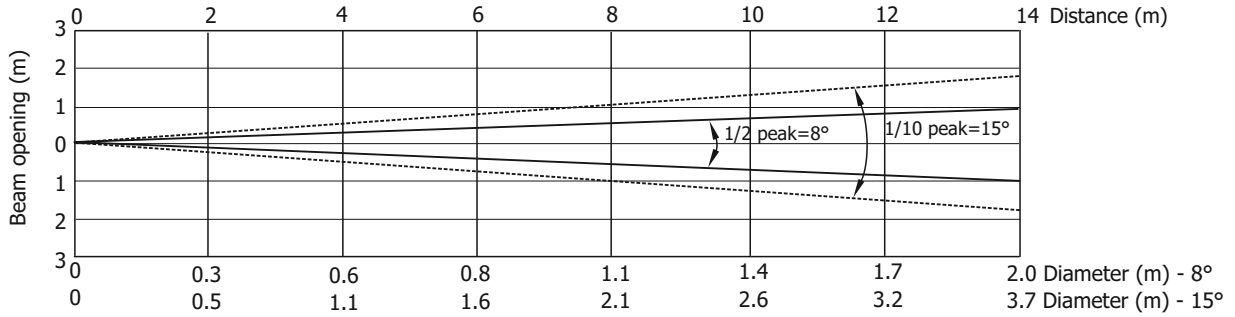

Robin 600 LEDWash+

Photometric Diagram

Min. Zoom (Beam mode)

Total Output: 4130 lumens

Distance (m)	2	4	5	6	8	10	12	14	
Red	10313/958	2578/240	1650/153	1146/107	645/60	413/38	287/27	211/20	Intensity (center) Lux/Footcandles
Green	23625/2195	5906/549	3780/351	2625/244	1477/137	945/88	656/61	482/45	
Blue	3562/331	891/83	570/53	396/37	223/21	143/13	99/9	73/7	
White	30625/2845	7656/711	4900/455	3403/316	1914/178	1225/114	851/79	625/58	
R+G+B+W	50000/4645	12500/1161	8000/743	5555/516	3125/290	2000/186	1388/129	1024/95	

Illuminance distribution

Distance=5m

Robin 600 LEDWash+

Photometric Diagram

Min. Zoom (Wash mode)

Total Output: 4370 lumens

Distance (m)	2	4	5	6	8	10	12	14	
Red	5688/528	1422/132	910/85	632/59	356/33	228/21	158/15	116/11	Intensity (center) Lux/Footcandles
Green	12688/1178	3172/295	2030/189	1410/131	793/74	508/47	352/33	260/24	
Blue	1875/174	469/44	300/28	208/19	117/11	75/7	52/5	38/4	
White	15813/1469	3953/367	2530/235	1757/163	988/92	632/59	439/41	323/30	
R+G+B+W	26875/2497	6719/624	4300/400	2986/277	1680/156	1075/100	747/69	549/51	

Illuminance distribution

Distance=5m

Robin 600 LEDWash+

Photometric Diagram

Max. zoom

Total Output: 5620 lumens

Distance (m)	2	4	5	6	8	10	12	14	
Red	594/55	148/14	95/9	66/6	37/3.4	24/2.2	17/1.5	12/1.1	Intensity (center) Lux/Footcandles
Green	1344/125	336/31	215/20	149/14	84/8	54/5	37/3.5	27/2.5	
Blue	188/17	47/4.4	30/2.8	21/2	12/1	8/0.7	5/0.5	4/0.4	
White	1688/157	422/39	270/25	188/17	106/10	68/6	47/4	34/3	
R+G+B+W	2863/266	716/67	458/43	318/30	179/17	115/11	80/7	58/5	

Illuminance distribution

Distance=5m