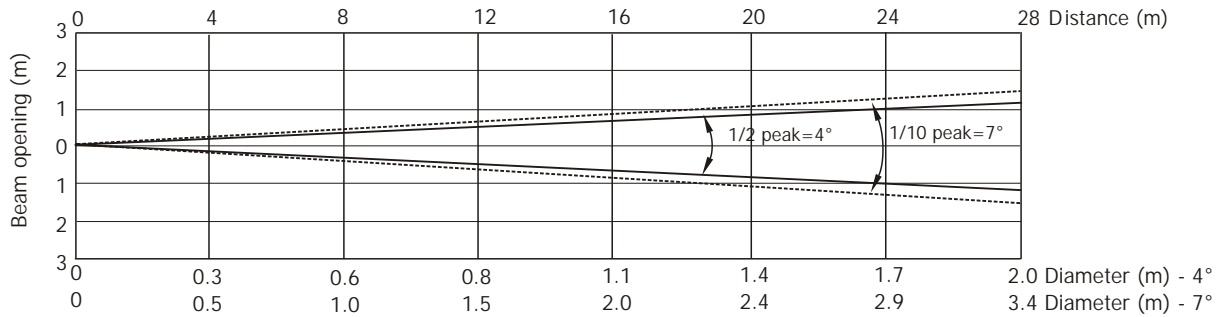

Robin 1000 LEDBeam

Photometric Diagram

Min. zoom

Total Output: 3150 lumens

Distance (m)	4	5	8	12	16	20	24	28	
Red	4750/441	3040/282	1187/110	527/49	297/28	190/18	132/12	97/9	Intensity (center) Lux/Footcandles
Green	11609/1078	7430/690	2900/270	1290/120	725/67	465/30	322/30	237/22	
Blue	1719/160	1100/102	430/40	191/18	107/10	69/6	48/4.4	35/3.3	
White	14843/1379	9500/883	3710/345	1649/153	928/86	594/55	412/39	302/28	
R+G+B+W (8000K)	27922/2594	17870/1660	6980/649	3102/288	1745/162	1117/104	776/72	570/53	

Illuminance distribution

Distance=5m

Robin 1000 LEDBeam

Photometric Diagram

Max. zoom

Total Output: 9060 lumens

Distance (m)	4	5	8	12	16	20	24	28	
Red	231/22	148/14	58/5	26/2.4	15/1.3	9/0.9	6/0.6	5/0.4	Intensity (center) Lux/Footcandles
Green	539/50	345/32	135/13	60/6	34/3	22/2	15/1.4	11/1	
Blue	81/8	52/5	20/1.9	9/0.8	6/0.5	3.3/0.3	2.3/0.2	1.7/0.2	
White	687/64	440/41	172/16	76/7	43/4	28/2.6	19/1.8	14/1.3	
R+G+B+W (8000K)	1297/121	830/77	324/30	144/13	81/7.5	52/4.8	36/3.3	27/2.5	

Illuminance distribution

Distance=5m