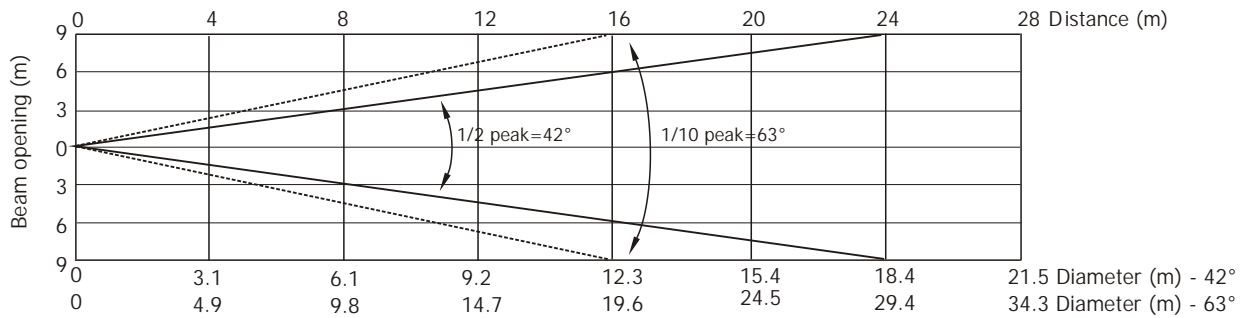

Robin 1000 LEDBeam

Photometric Diagram

Min. zoom

Total Output: 3150 lumens

Distance (m)	4	5	8	12	16	20	24	28	
Red	4750/441	3040/282	1187/110	527/49	297/28	190/18	132/12	97/9	Intensity (center) Lux/Footcandles
Green	11609/1078	7430/690	2900/270	1290/120	725/67	465/30	322/30	237/22	
Blue	1719/160	1100/102	430/40	191/18	107/10	69/6	48/4.4	35/3.3	
White	14843/1379	9500/883	3710/345	1649/153	928/86	594/55	412/39	302/28	
R+G+B+W (8000K)	27922/2594	17870/1660	6980/649	3102/288	1745/162	1117/104	776/72	570/53	

Illuminance distribution

Distance=5m

Robin 1000 LEDBeam

Photometric Diagram

Max. zoom

Total Output: 9060 lumens

Distance (m)	4	5	8	12	16	20	24	28	
Red	231/22	148/14	58/5	26/2.4	15/1.3	9/0.9	6/0.6	5/0.4	Intensity (center) Lux/Footcandles
Green	539/50	345/32	135/13	60/6	34/3	22/2	15/1.4	11/1	
Blue	81/8	52/5	20/1.9	9/0.8	6/0.5	3.3/0.3	2.3/0.2	1.7/0.2	
White	687/64	440/41	172/16	76/7	43/4	28/2.6	19/1.8	14/1.3	
R+G+B+W (8000K)	1297/121	830/77	324/30	144/13	81/7.5	52/4.8	36/3.3	27/2.5	

Illuminance distribution

Distance=5m