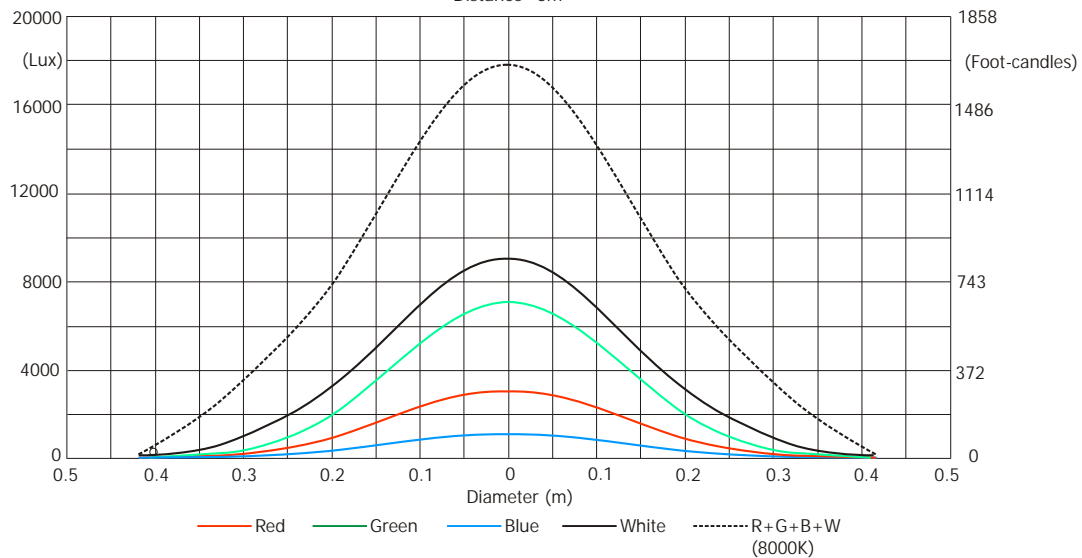

Robin 1000 LEDBeam

Photometric Diagram

Min. zoom

Total Output: 3150 lumens

Distance (m)	4	5	8	12	16	20	24	28	
Red	4750/441	3040/282	1187/110	527/49	297/28	190/18	132/12	97/9	Intensity (center) Lux/Footcandles
Green	11609/1078	7430/690	2900/270	1290/120	725/67	465/30	322/30	237/22	
Blue	1719/160	1100/102	430/40	191/18	107/10	69/6	48/4.4	35/3.3	
White	14843/1379	9500/883	3710/345	1649/153	928/86	594/55	412/39	302/28	
R+G+B+W (8000K)	27922/2594	17870/1660	6980/649	3102/288	1745/162	1117/104	776/72	570/53	

Illuminance distribution

Distance=5m

Robin 1000 LEDBeam

Photometric Diagram

Max. zoom

Total Output: 9060 lumens

Distance (m)	4	5	8	12	16	20	24	28	
Red	231/22	148/14	58/5	26/2.4	15/1.3	9/0.9	6/0.6	5/0.4	Intensity (center) Lux/Footcandles
Green	539/50	345/32	135/13	60/6	34/3	22/2	15/1.4	11/1	
Blue	81/8	52/5	20/1.9	9/0.8	6/0.5	3.3/0.3	2.3/0.2	1.7/0.2	
White	687/64	440/41	172/16	76/7	43/4	28/2.6	19/1.8	14/1.3	
R+G+B+W (8000K)	1297/121	830/77	324/30	144/13	81/7.5	52/4.8	36/3.3	27/2.5	

Illuminance distribution

Distance=5m