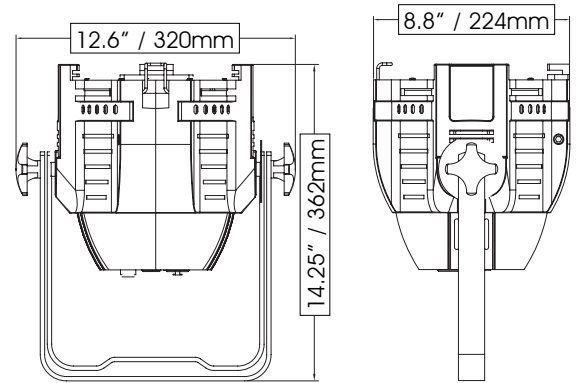

ELED Par RGB Zoom

Sku# EEL507

ELED Par RGB Zoom Dimensions

The ELED Par RGB Zoom by Elation Professional is a high power economy LED par can featuring 10° to 60° motorized zoom. The ELED Par RGB Zoom's optical system features 24 3 watt LEDs, 8 red, 8 green, 8 blue - 24 total watts. This fixture has nine operating modes: static mode, RGB mode, three color change mode, seven color change mode, three color fade mode, seven color fade mode, auto mode, sound active mode, and DMX control mode. In DMX control mode the ELED Par RGB Zoom can be operated in four DMX channel modes: 3, 5, 6 or 7 channel mode. Control data input is via 3 pin DMX data first in and out connections. This unit can operate from 90~240V AC via the internal auto sensing electronic power supply. This unit also features flicker free operation and RGB color mixing. The ELED Par RGB Zoom is designed for indoor use only and is fully operational in any safe working position.

FEATURES

- High Power Economy LED Par w/ Zoom
- 24 x 3W RGB LED'S
- RGB color mixing
- Smooth Color Mixing Flicker Free
- 10° to 60° motorized zoom
- Rated IP 20
- Fan cooled
- Electronic ballast
- Built in Microphone
- LED Menu Display
- Nine Operating Modes
- Daisy Chain Units Together in DMX Mode

TECHNICAL SPECIFICATIONS

- **DMX Channels:** 4 DMX Channel Modes:
  3/5/6/7 channel mode
- **Control:** DMX-512 protocol
  3-pin XLR serial input/output
- **Dimmer:** Flicker free electronic dimming 0-100%
- **Strobe:** 1-25 flashes per second
- **Power Supply:** Multi-voltage: 90V~240V, 50/60Hz
- **Power Consumption:** Maximum 80W
- **Fuse:** 2 Amp
- **Lamp:** 24 x 3 Watt LED's (8 Red, 8 Green, and 8 Blue)
- **Lamp life:** Long Life L.E.D. (rated at 50,000 Hours)
- **Dimensions:** (LxWxH): 15" x 10.15" x 8.15" /
  370 x 270 x 220mm
- **Weight:** 12 lbs. / 5.5 kgs.
- **Rigging:** Single yoke