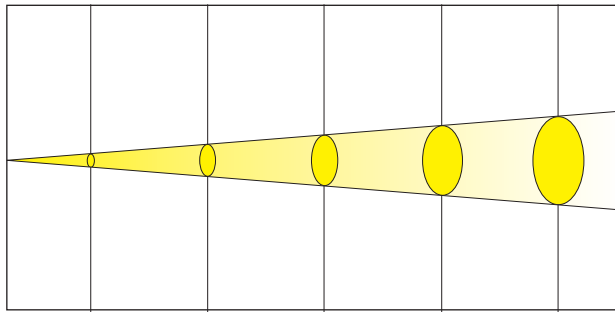

0 m	1 m	2 m	3 m	4 m	5 m
0 ft	3.28 ft	6.56 ft	9.84 ft	13.12 ft	16.40 ft

Beam Diameter

10° Beam Angle	∅ 0.35m ∅ 1.15 ft	∅ 0.70 m ∅ 2.30 ft	∅ 1.05 m ∅ 3.45 ft	∅ 1.40 m ∅ 4.60 ft	∅ 1.75 m ∅ 5.74 ft

60° Maximum Beam Angle

LUX × 0.0929 = FC

R (8)	25 FC / 272 LUX	6 FC / 64 LUX	2 FC / 26 LUX	1 FC / 14 LUX	0.90 FC / 9.5 LUX
G (8)	40 FC / 431 LUX	11 FC / 114 LUX	4 FC / 47 LUX	2 FC / 26 LUX	1.6 FC / 17 LUX
B (8)	35 FC / 382 LUX	10 FC / 110 LUX	4 FC / 45 LUX	3 FC / 27 LUX	16 FC / 16 LUX
All (24)	113 FC / 1,220 LUX	28 FC / 301 LUX	11 FC / 119 LUX	6 FC / 65 LUX	4 FC / 45 LUX