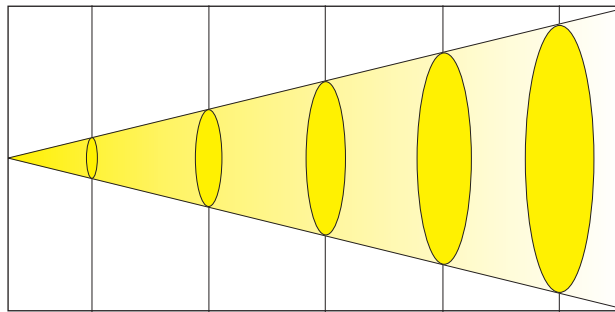

0 m	1 m	2 m	3 m	4 m	5 m
0 ft	3.28 ft	6.56 ft	9.84 ft	13.12 ft	16.40 ft

Beam Diameter

60° Beam Angle	∅ 1.07 m ∅ 3.51 ft	∅ 2.14 m ∅ 7.02 ft	∅ 3.21 m ∅ 10.53 ft	∅ 4.28 m ∅ 14.04 ft	∅ 5.35 m ∅ 17.55 ft