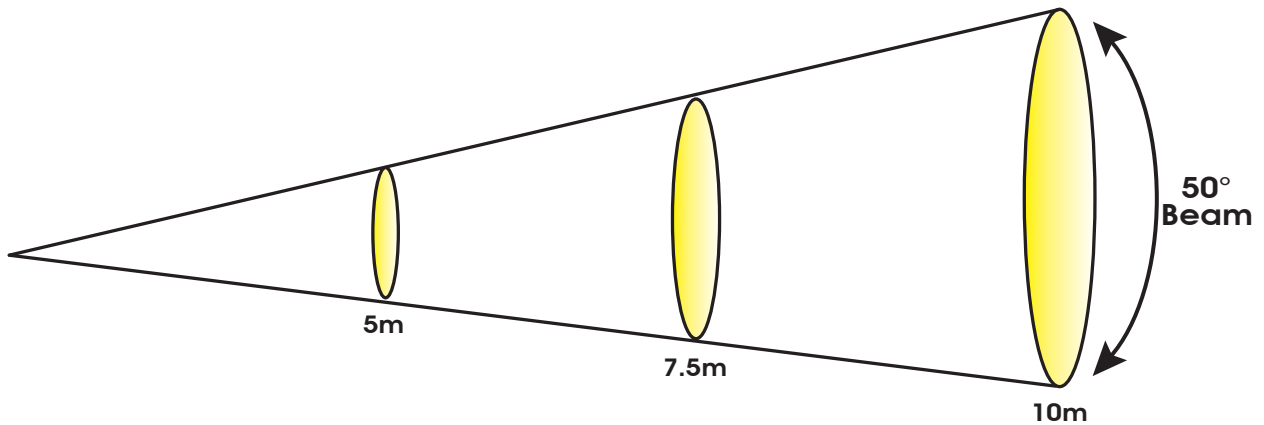

PLATINUM PROFILE 35 PRO™

SKU# EPP409

Photometric Data

Specifications are subject to change without any prior written notice.

MIN ZOOM

	m	ft	m	ft	m	ft
Distance	5	16.4	7.5	24.6	10	32.8
8° Beam Diameter	0.7	2.3	1.05	3.4	1.4	4.6
Photometrics	lux	fc	lux	fc	lux	fc
FULL ON	76,880	7,142	33,500	3,112	18,750	1,742

MAX ZOOM

	m	ft	m	ft	m	ft
Distance	5	16.4	7.5	24.6	10	32.8
50° Beam Diameter	4.66	15.3	6.99	22.9	9.33	30.6
Photometrics	lux	fc	lux	fc	lux	fc
FULL ON	2,725	253	1,290	120	812	75

Elation Professional USA | 6122 S. Eastern Ave. | Los Angeles, CA. 90040
 323-582-3322 | 323-832-9142 fax | www.elationlighting.com | info@elationlighting.com