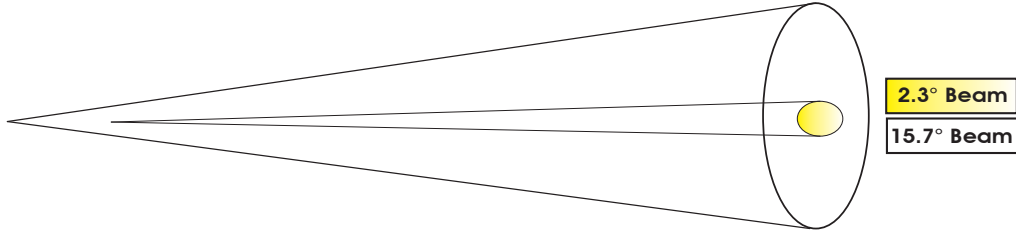

PLATINUM HFX™

SKU# EPH201

Photometric Data

Specifications are subject to change without any prior written notice.

2.3° Beam
15.7° Beam

BEAM MODE	15 m	49.2 ft
2.3° Min	1.16	3.8
	lux	fc
FULL ON	125,800	11,687

	5 m	16.4 ft
15.7° Max	2.76	9.1
	lux	fc
FULL ON	40,320	3,746

3° Spot
22.2° Spot

SPOT MODE	15 m	49.2 ft
3.0° Min	1.5	4.9
	lux	fc
FULL ON	13,375	1,243

	5 m	16.4 ft
22.2° Max	4	13.1
	lux	fc
FULL ON	3,575	332

10.8° Spot
34.7° Spot

WASH MODE	5 m	16.4 ft
10.8° Min	1.88	6.2
	lux	fc
FULL ON	11,500	1,068

	5 m	16.4 ft
34.7° Max	6.2	20.3
	lux	fc
FULL ON	812	75

Elation Professional USA | 6122 S. Eastern Ave. | Los Angeles, CA. 90040
323-582-3322 | 323-832-9142 fax | www.elationlighting.com | info@elationlighting.com