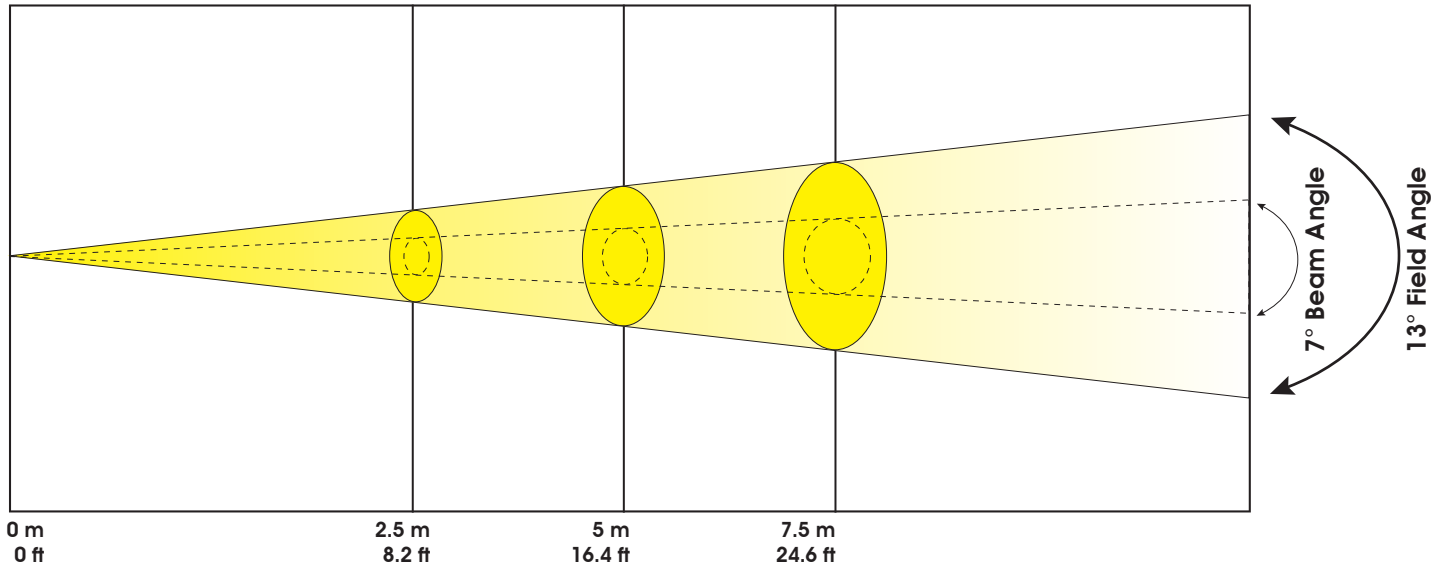

## Photometric Data

Specifications subject to change without any prior written notice.

RED LEDs	190 FC / 2046 LUX	43 FC / 467 LUX	19 FC / 200 LUX
GREEN LEDs	596 FC / 6420 LUX	145 FC / 1565 LUX	64 FC / 693 LUX
BLUE LEDs	88 FC / 950 LUX	23 FC / 249 LUX	10 FC / 113 LUX
WHITE LEDs	695 FC / 7485 LUX	176 FC / 1890 LUX	79 FC / 850 LUX
FULL ON	1366 FC / 14,700 LUX	338 FC / 3636 LUX	149 FC / 1601 LUX

LUX x 0.0929 = FC

7° Beam Angle	Ø 0.32 m / Ø 1.0 ft	Ø 0.62 m / Ø 2.0 ft	Ø 0.92 m / Ø 3.0 ft
13° Field Angle	Ø 0.57 m / Ø 1.9 ft	Ø 1.12 m / Ø 3.7 ft	Ø 1.66 m / Ø 5.4 ft

Elation Professional USA | 6122 S. Eastern Ave. | Los Angeles, CA. 90040  
 323-582-3322 | 323-832-9142 fax | www.elationlighting.com | info@elationlighting.com