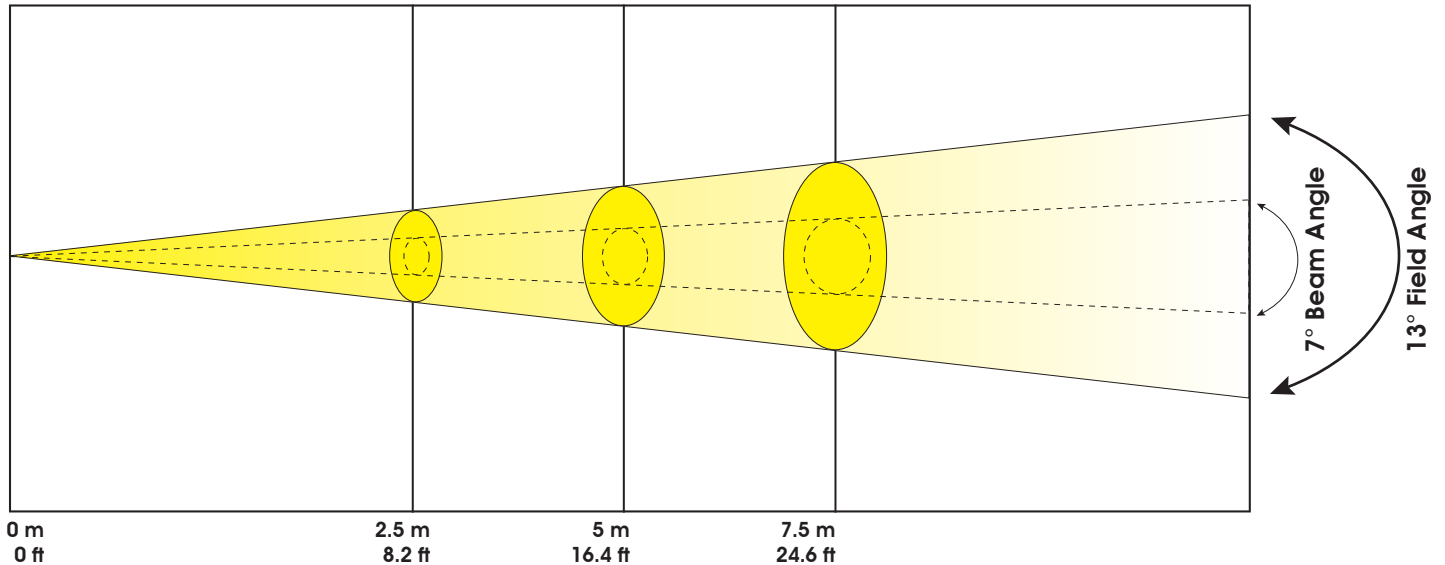

LEVEL Q7 IP™

SKU# LEV066

Photometric Data

Specifications subject to change without any prior written notice.

RED LEDs	190 FC / 2046 LUX	43 FC / 467 LUX	19 FC / 200 LUX
GREEN LEDs	596 FC / 6420 LUX	145 FC / 1565 LUX	64 FC / 693 LUX
BLUE LEDs	88 FC / 950 LUX	23 FC / 249 LUX	10 FC / 113 LUX
WHITE LEDs	695 FC / 7485 LUX	176 FC / 1890 LUX	79 FC / 850 LUX
FULL ON	1366 FC / 14,700 LUX	338 FC / 3636 LUX	149 FC / 1601 LUX

LUX x 0.0929 = FC

7° Beam Angle	Ø 0.32 m / Ø 1.0 ft	Ø 0.62 m / Ø 2.0 ft	Ø 0.92 m / Ø 3.0 ft
13° Field Angle	Ø 0.57 m / Ø 1.9 ft	Ø 1.12 m / Ø 3.7 ft	Ø 1.66 m / Ø 5.4 ft

Elation Professional USA | 6122 S. Eastern Ave. | Los Angeles, CA. 90040
 323-582-3322 | 323-832-9142 fax | www.elationlighting.com | info@elationlighting.com