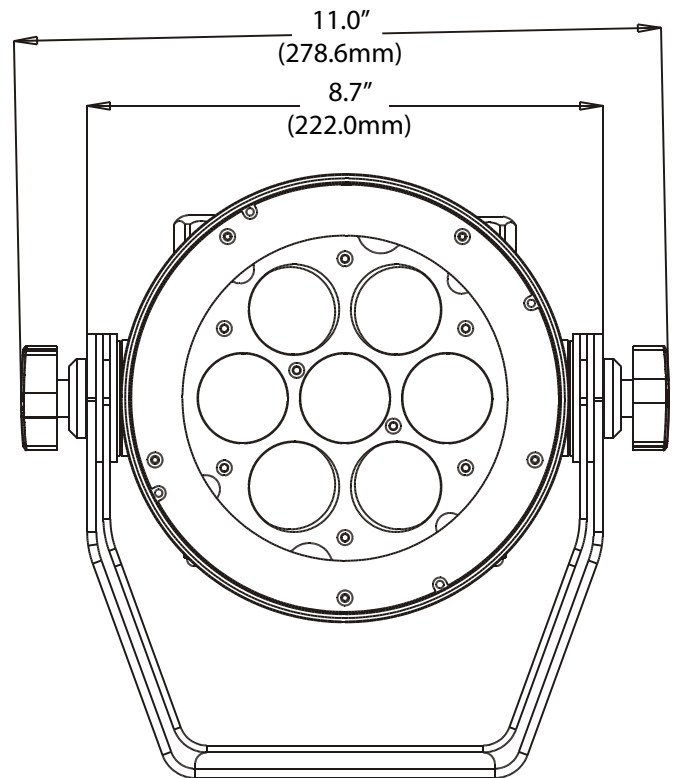

LEVEL Q7 IP™

sku# LEV066

Dimensional Drawings

Specifications subject to change without any prior written notice.

Elation Professional USA | 6122 S. Eastern Ave. | Los Angeles, CA. 90040
323-582-3322 | 323-832-9142 fax | www.elationlighting.com | info@elationlighting.com