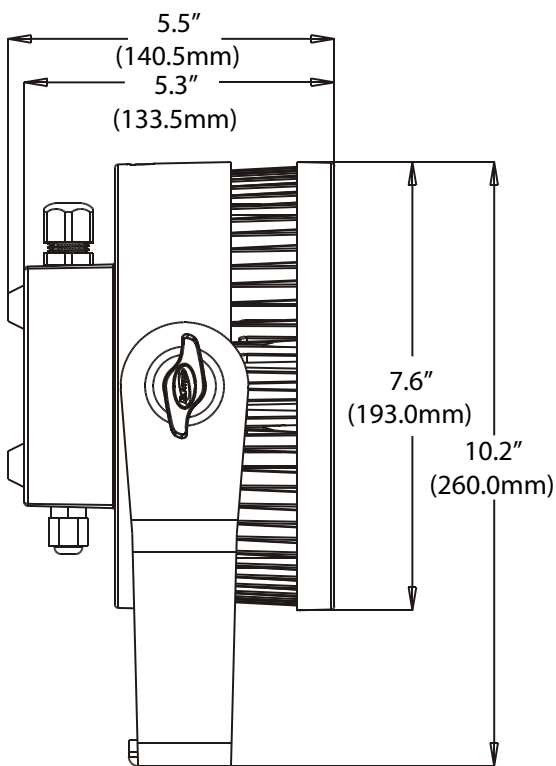

LEVEL Q7 IP™

sku# LEV066

Dimensional Drawings

Specifications subject to change without any prior written notice.

Elation Professional USA | 6122 S. Eastern Ave. | Los Angeles, CA. 90040
323-582-3322 | 323-832-9142 fax | www.elationlighting.com | info@elationlighting.com