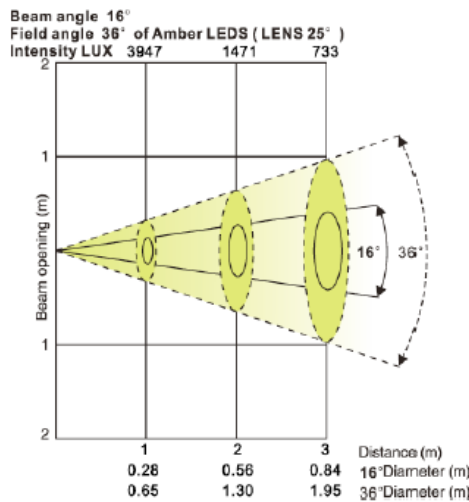

DESIGN BRICK 70 II™

SKU# EDB775

Photometric Data (25° Lens)

Specifications and improvements in the design of this unit are subject to change without any prior written notice.

Elation Professional USA | 6122 S. Eastern Ave. | Los Angeles, CA. 90040