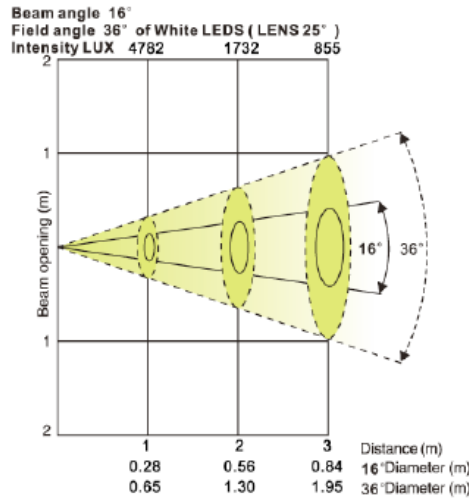

DESIGN BRICK 70 II™

SKU# EDB775

Photometric Data (25° Lens)

Specifications and improvements in the design of this unit are subject to change without any prior written notice.

Elation Professional USA | 6122 S. Eastern Ave. | Los Angeles, CA. 90040