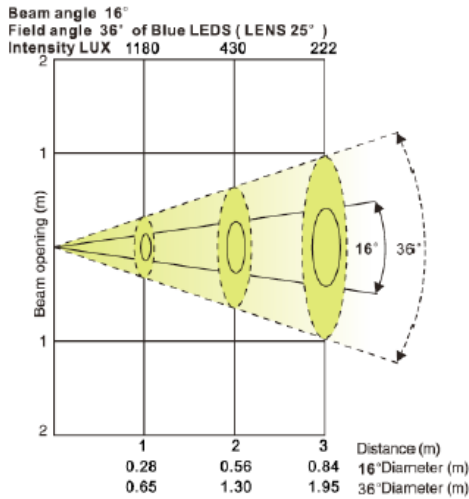

DESIGN BRICK 70 II™

SKU# EDB775

Photometric Data (25° Lens)

Specifications and improvements in the design of this unit are subject to change without any prior written notice.

Elation Professional USA | 6122 S. Eastern Ave. | Los Angeles, CA. 90040