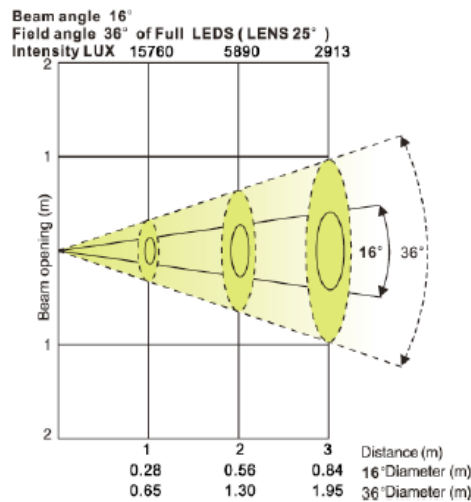

DESIGN BRICK 70 II™

SKU# EDB775

Photometric Data (25° Lens)

Specifications and improvements in the design of this unit are subject to change without any prior written notice.

Elation Professional USA | 6122 S. Eastern Ave. | Los Angeles, CA. 90040

ELATION | DESIGN BRICK 70 II™ | photometric data