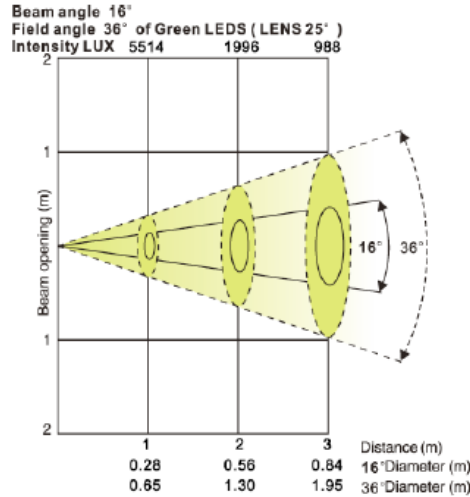

DESIGN BRICK 70 II™

SKU# EDB775

Photometric Data (25° Lens)

Specifications and improvements in the design of this unit are subject to change without any prior written notice.

Elation Professional USA | 6122 S. Eastern Ave. | Los Angeles, CA. 90040