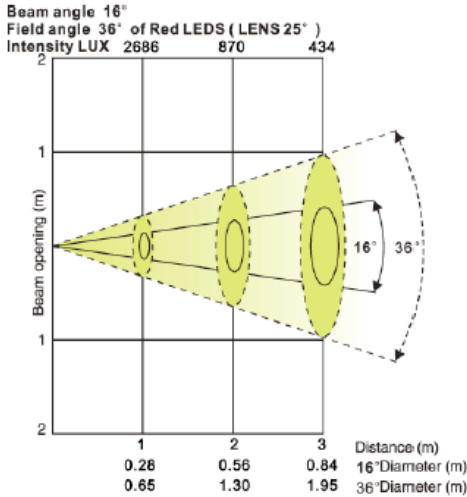

DESIGN BRICK 70 II™

SKU# EDB775

Photometric Data (25° Lens)

Specifications and improvements in the design of this unit are subject to change without any prior written notice.

Elation Professional USA | 6122 S. Eastern Ave. | Los Angeles, CA. 90040