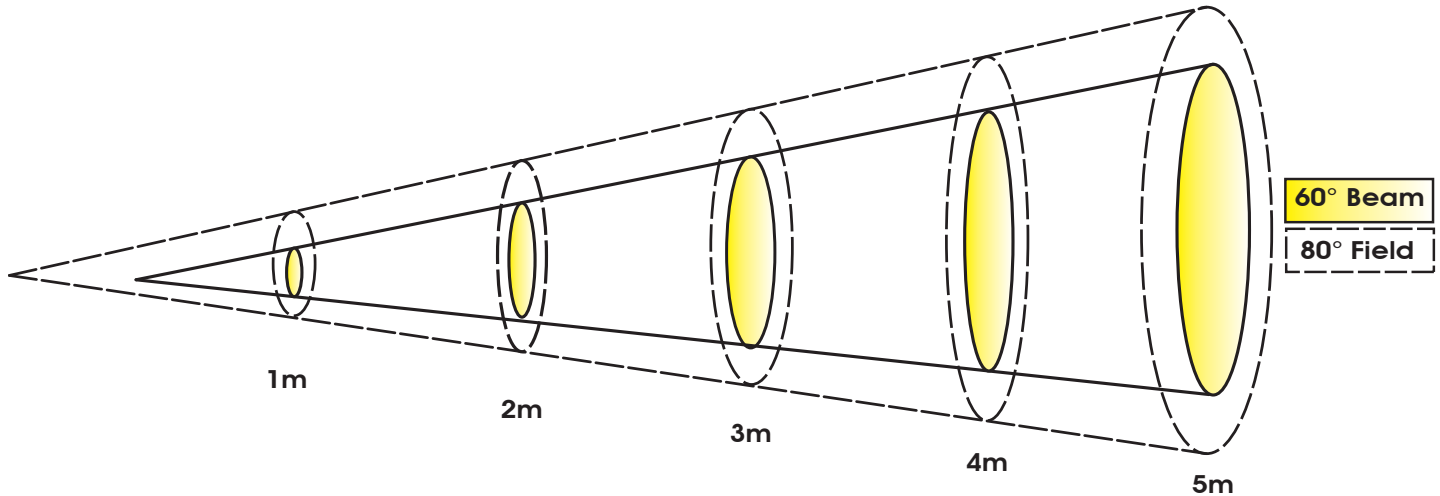

# CUEPIX STRIP TRI™

SKU# CUE283

## Photometric Data

Specifications are subject to change without any prior written notice.

	1 m	3.3 ft	2 m	6.6 ft	3 m	9.8 ft	4 m	13.1 ft	5 m	16.4 ft
60° Beam Diameter	1.7	5.6	2.4	7.9	3.5	11.5	4.6	15.1	5.8	19.0
80° Field Diameter	2.2	7.2	3.4	11.2	5	16.4	6.7	22.0	8.4	27.6
	<b>lux</b>	<b>fc</b>	<b>lux</b>	<b>fc</b>	<b>lux</b>	<b>fc</b>	<b>lux</b>	<b>fc</b>	<b>lux</b>	<b>fc</b>
RED LEDs	1,169	109	315	29	151	14	84	8	57	5
GREEN LEDs	1,199	111	332	31	156	14	85	8	57	5
BLUE LEDs	1,880	175	508	47	232	22	133	12	86	8
FULL ON	4,170	387	1,150	107	540	50	253	24	157	15