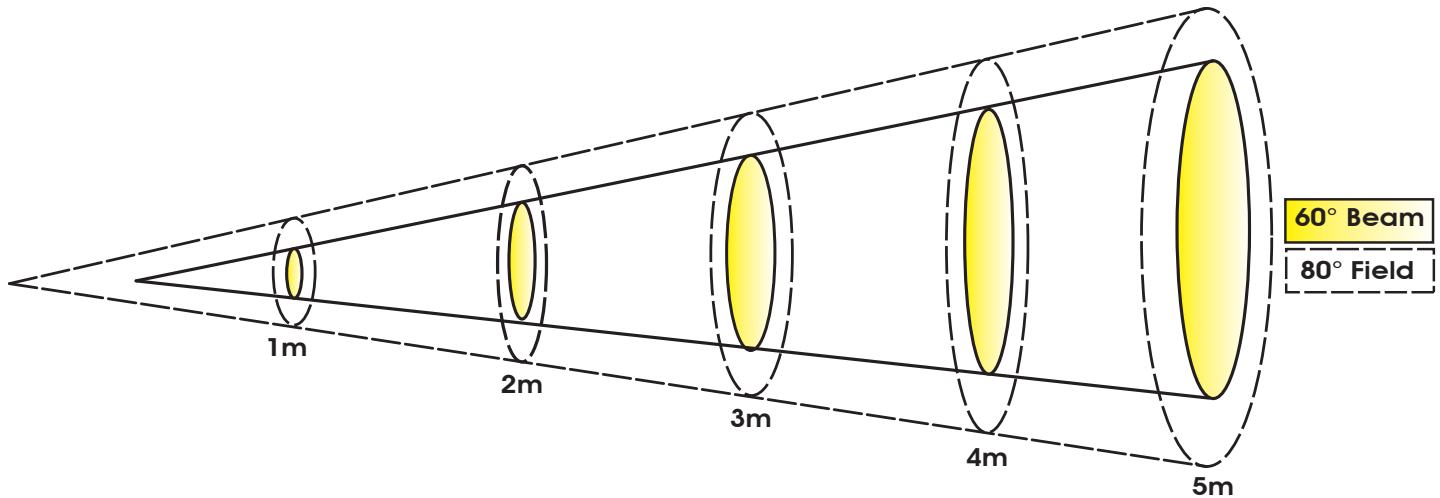

CUEPIX PANEL™

SKU# CUE295

Photometric Data

Specifications are subject to change without any prior written notice.

	1 m	3.3 ft	2 m	6.6 ft	3 m	9.8 ft	4 m	13.1 ft	5 m	16.4 ft
60° Beam Diameter	1.7	5.6	2.9	9.5	4.0	13.1	5.1	16.7	6.3	20.7
80° Field Diameter	2.2	7.2	3.9	12.8	5.5	18.0	7.2	23.6	8.9	29.2
	lux	fc	lux	fc	lux	fc	lux	fc	lux	fc
RED LEDs	3,310	307	1,058	98	535	50	295	27	161	15
GREEN LEDs	3,720	346	1,205	112	784	73	364	34	203	19
BLUE LEDs	5,870	545	1,880	175	1,135	105	635	59	302	28
FULL ON	15,490	1,439	5,320	494	2,520	234	1,150	107	731	68