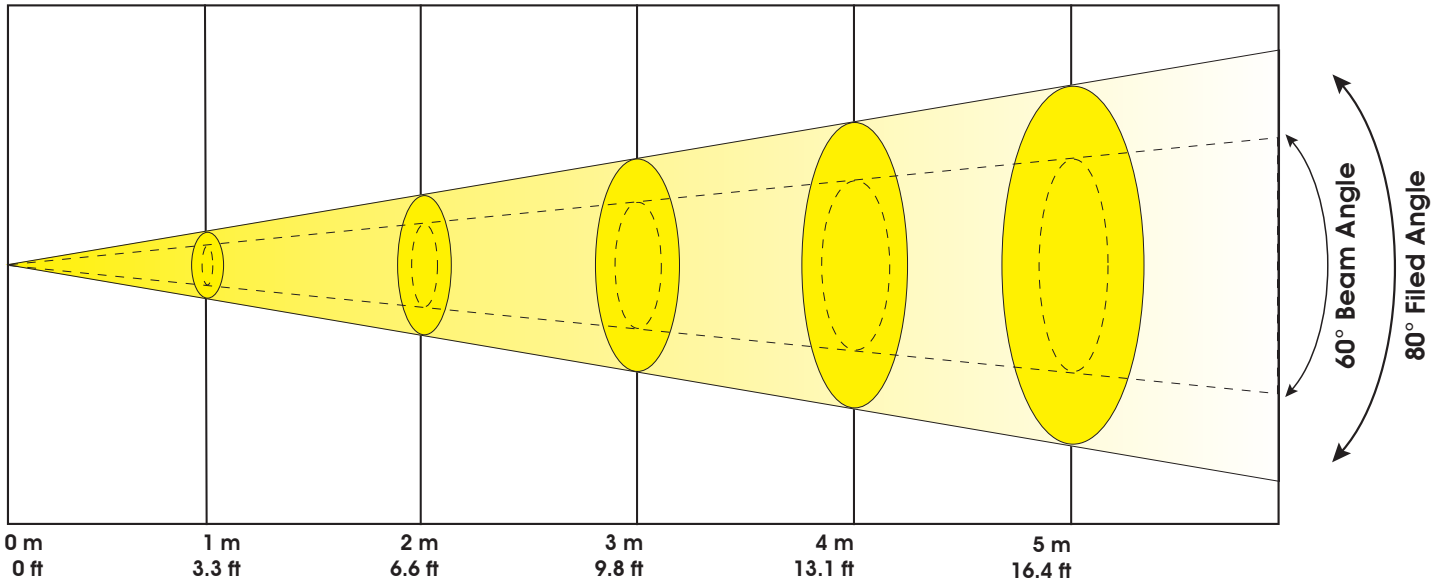

CUEPIX BLINDER WW2™

SKU# CUE265

Photometric Data

Specifications and improvements in the design of this unit are subject to change without any prior written notice.

FULL ON 548 FC / 5900 LUX 127 FC / 1370 LUX 59 FC / 635 LUX 37 FC / 396 LUX 25 FC / 264 LUX LUX x 0.0929 = FC

Max Beam Diameter

60° Beam Angle	Ø 1.4 m / Ø 4.4 ft	Ø 2.4 m / Ø 7.7 ft	Ø 3.5 m / Ø 11.3 ft	Ø 4.6 m / Ø 15.1 ft	Ø 5.8 m / Ø 18.9 ft
80° Field Angle	Ø 2.0 m / Ø 6.5 ft	Ø 3.4 m / Ø 11.0 ft	Ø 5.0 m / Ø 16.5 ft	Ø 6.7 m / Ø 22.0 ft	Ø 8.4 m / Ø 27.6 ft