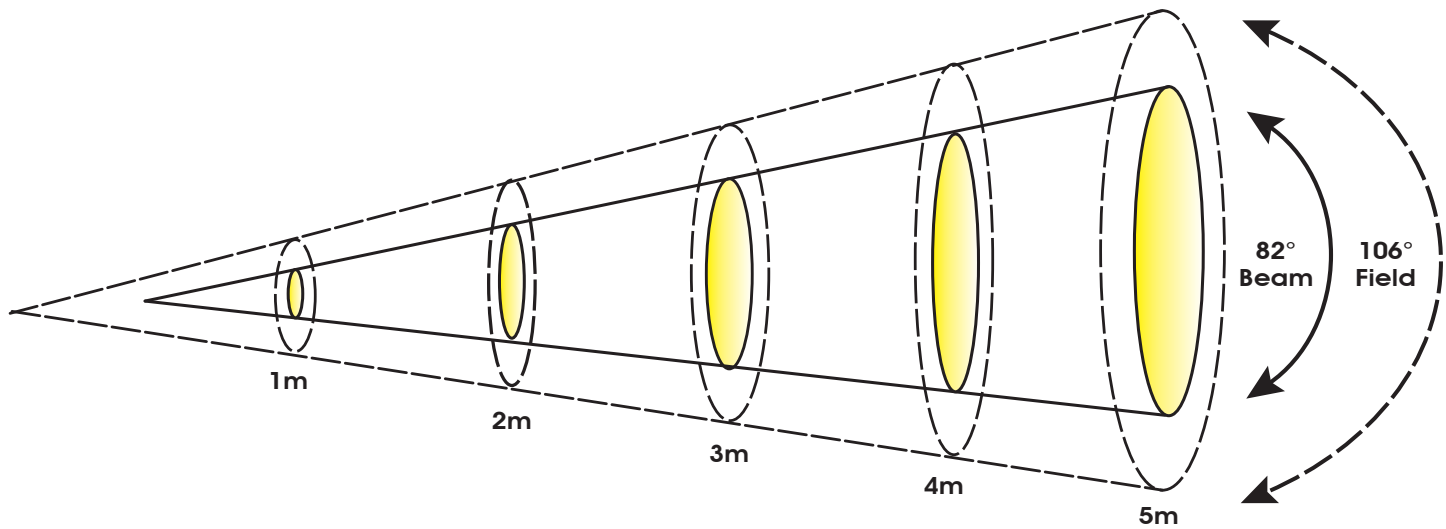

CUEPIX BATTEN™

SKU# CUE301

Photometric Data

Specifications are subject to change without any prior written notice.

	m	ft	m	ft	m	ft	m	ft	m	ft
Distance	1	3.3	2	6.6	3	9.8	4	13.1	5	16.4
82° Beam Diameter	1.74	5.7	3.48	11.4	5.22	17.1	6.96	22.8	8.67	28.4
106° Field Diameter	2.65	8.7	5.31	17.4	7.96	26.1	10.62	34.8	13.27	43.5
Photometrics	lux	fc	lux	fc	lux	fc	lux	fc	lux	fc
RED LEDs	1,024	95	325	30	162	15	94	9	61	6
GREEN LEDs	1,165	108	363	34	183	17	105	10	70	7
BLUE LEDs	1,510	140	475	44	237	22	136	13	91	8
FULL ON	3,890	361	1,237	115	613	57	345	32	227	21