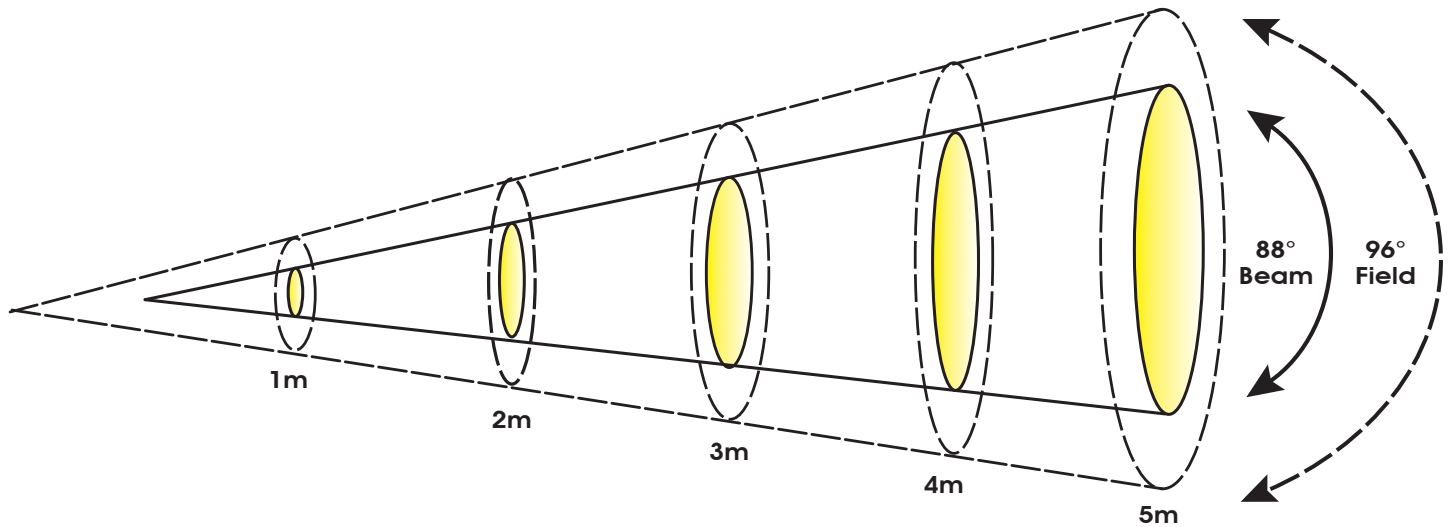

## Photometric Data

Specifications are subject to change without any prior written notice.

	m	ft	m	ft	m	ft	m	ft	m	ft
Distance	1	3.3	2	6.6	3	9.8	4	13.1	5	16.4
88° Beam Diameter	1.93	6.3	3.87	12.7	5.8	19.0	7.7	25.3	9.64	31.6
96° Field Diameter	2.22	7.3	4.44	14.6	6.59	21.6	8.88	29.1	11.11	36.4
Photometrics	lux	fc	lux	fc	lux	fc	lux	fc	lux	fc
RED LEDs	4,570	425	2,620	243	979	91	666	62	479	44
GREEN LEDs	8,640	803	3,970	369	2,440	227	1,670	155	1,200	111
AMBER LEDs	7,320	680	3,320	308	1,980	184	1,330	124	953	89
BLUE LEDs	5,390	501	2,570	239	1,540	143	1,640	152	755	70
FULL ON	23,000	2,137	11,500	1,068	6,990	649	4,760	442	3,390	315