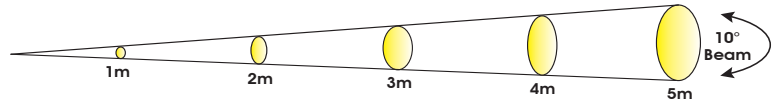

SOURCE

7x 10W Osram™ QUAD Color (RGBW) LEDs
 50,000 Hour Average Life

PHOTOMETRIC DATA

47,500 LUX 706 FC @3.3' (1m) (10° Beam Full ON)
 3,680 LUX 342 FC @3.3' (1m) (60° Beam Full ON)

EFFECTS

64 Color Macros
 Strobe + Variable Strobe Macros
 Electronic Dimming and Variable Dimming Curves

10° MIN ZOOM

Distance	1		2		3		4		5	
	m	ft	m	ft	m	ft	m	ft	m	ft
Photometrics	lux	fc	lux	fc	lux	fc	lux	fc	lux	fc
RED	7,600	706	1,700	158	917	85	500	46	328	30
BLUE	19,600	1,821	5,300	492	2,300	214	1,340	124	830	77
GREEN	690	64	202	19	99	9	61	6	47	4
WHITE	21,800	2,025	6,100	567	2,680	249	1,490	138	150	14
FULL ON	47,500	4,413	12,700	1,180	5,000	465	3,200	297	1,950	181