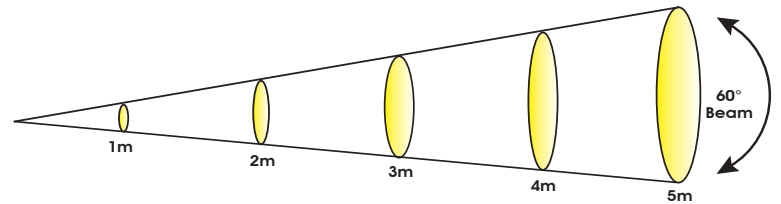

SOURCE

7x 10W Osram™ QUAD Color (RGBW) LEDs
 50,000 Hour Average Life

PHOTOMETRIC DATA

47,500 LUX 706 FC @3.3' (1m) (10° Beam Full ON)
 3,680 LUX 342 FC @3.3' (1m) (60° Beam Full ON)

EFFECTS

64 Color Macros
 Strobe + Variable Strobe Macros
 Electronic Dimming and Variable Dimming Curves

SIZE / WEIGHT

Length: 15.3" (388mm)
 Width: 7.5" (190mm)
 Vertical Height: 7.1" (180mm)
 Weight: 13.2 lbs. (6.0kg)

ELECTRICAL / THERMAL

AC 100-240V - 50/60Hz
 95W Max Power Consumption
 Max Ambient Temperature 104°F (40°C)

10° MIN ZOOM

Distance	1		2		3		4		5	
	m	ft	m	ft	m	ft	m	ft	m	ft
Photometrics	lux	fc	lux	fc	lux	fc	lux	fc	lux	fc
RED	7,600	706	1,700	158	917	85	500	46	328	30
BLUE	19,600	1,821	5,300	492	2,300	214	1,340	124	830	77
GREEN	690	64	202	19	99	9	61	6	47	4
WHITE	21,800	2,025	6,100	567	2,680	249	1,490	138	150	14
FULL ON	47,500	4,413	12,700	1,180	5,000	465	3,200	297	1,950	181

60° MAX ZOOM

Distance	1		2		3		4		5	
	m	ft	m	ft	m	ft	m	ft	m	ft
Photometrics	lux	fc	lux	fc	lux	fc	lux	fc	lux	fc
RED	610	57	200	19	87	8	55	5	42	4
BLUE	1,500	139	430	40	204	19	125	12	86	8
GREEN	73	7	32	3	25	2	21	2	17	2
WHITE	1,680	156	480	45	217	20	132	12	91	8
FULL ON	3,680	342	980	91	440	41	265	25	160	15