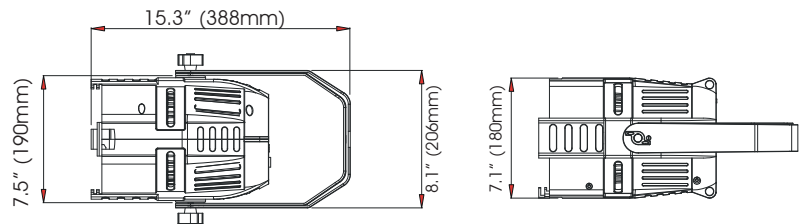

DIMENSIONAL DIAGRAM

OPTIONAL ACCESSORIES

ORDER CODE	ITEM
TRIGGER CLAMP	Heavy Duty Wrap Around Hook Style Clamp
BD-06	Barn Door
EWDMMXSYSTEM	Wireless DMX System (1 Transmitter, 1 Receiver)
EWDMMXT	Wireless DMX Transmitter
EWDMMXR	Wireless DMX Receiver
PLC3	3' (1m) PowerCON PRO Link Cable
PLC6	6' (1.8m) PowerCON PRO Link Cable
AC5PDMX5PRO	5 ft. (1.5m) 5pin PRO DMX Cable
AC5PDMX10PRO	10 ft. (3m) 5pin PRO DMX Cable
	Additional Cable Lengths Available