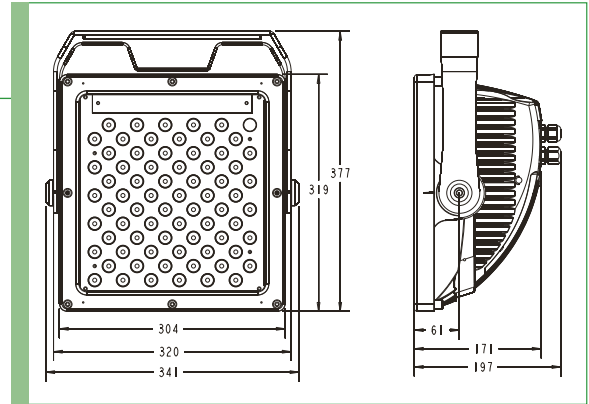

DW MODEL

- . Dynamic White Outdoor IP65 Design Panel
- . 3,000°K - 6,000°K
- . 72W x 3 Watt WW and CW LEDs

PRODUCT FEATURES

- . IP 65 Rugged Die Cast Aluminum Case Design
- . 32° beam angle, 25° lens
- . Built in color macros, auto & manual control

TECHNICAL SPECIFICATIONS

- . **DMX Channels:** 2 DMX modes – 2/5 Channels
- . **Control:** USITT DMX-512, 3 pin DMX
- . **Color:** Warm White / Cool White
- . **Strobe:** 25 flashes per second
- . **Dimmer:** 0-100% continuous dimming
- . **Cooling:** Silent Operation, convection cooled, no fans
- . **LED's Source:** 72 x 3W LEDs
48 Warm White, 24 Cool White
- . **Lux:** 7,857 lux / 731 fc @ 2.5m / 8' @ full
- . **LED Life:** 100,000 hours rated life
- . **Approvals:** CE

ENVIRONMENTAL SPECIFICATIONS

- . **Maximum Ambient Temperature:** 113°F / 45°C
- . **IP Level:** IP 65

ELECTRICAL SPECIFICATIONS

- . **Ballast:** Electronic Switching Power supply
- . **Power Supply:** 100-240V 50/60Hz
- . **Power Consumption:** 250W
- . **Dimensions:** (LxWxH) 13" x 7.75" x 15" / 341 x 197 x 377mm
- . **Weight:** 26.5 lbs. (12 Kgs)

Beam Diameter			
32° Beam Angle	Ø 1.46 m / Ø 4.80 ft	Ø 2.90 m / Ø 9.51 ft	Ø 4.30 m / Ø 14.12 ft