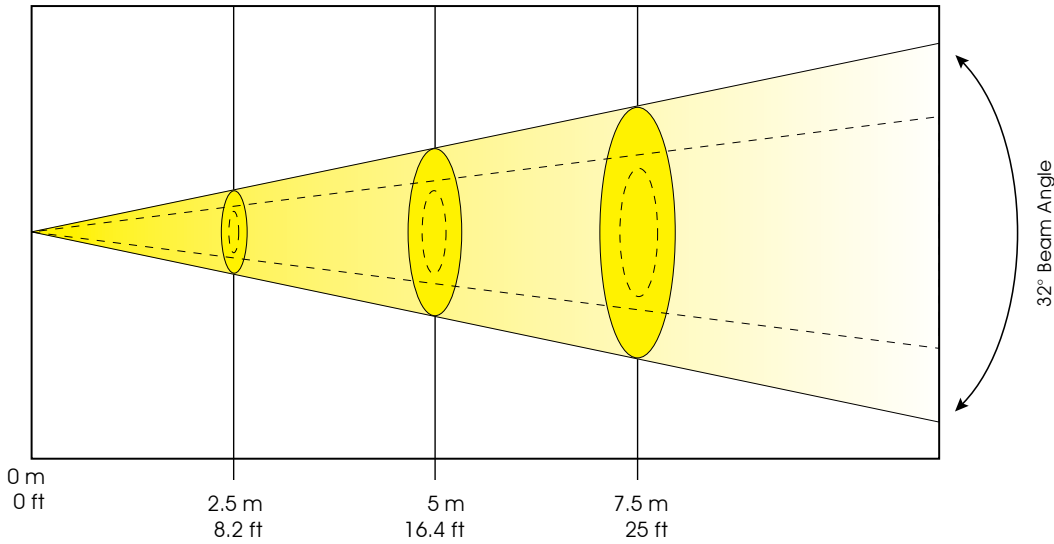

TECHNICAL SPECIFICATIONS

- . **DMX Channels:** 2 DMX modes – 2/5 Channels
- . **Control:** USITT DMX-512, 3 pin DMX
- . **Color:** Warm White / Cool White
- . **Strobe:** 25 flashes per second
- . **Dimmer:** 0-100% continuous dimming
- . **Cooling:** Silent Operation, convection cooled, no fans
- . **LED's Source:** 72 x 3W LEDs
48 Warm White, 24 Cool White
- . **Lux:** 7,857 lux / 731 fc @ 2.5m / 8' @ full
- . **LED Life:** 100,000 hours rated life
- . **Approvals:** CE

ENVIRONMENTAL SPECIFICATIONS

- . **Maximum Ambient Temperature:** 113°F / 45°C
- . **IP Level:** IP 65

ELECTRICAL SPECIFICATIONS

- . **Ballast:** Electronic Switching Power supply
- . **Power Supply:** 100-240V 50/60Hz
- . **Power Consumption:** 250W
- . **Dimensions:** (LxWxH) 13" x 7.75" x 15" / 341 x 197 x 377mm
- . **Weight:** 26.5 lbs. (12 Kgs)

Photometrics

ELAR 216 Panel DW
Photometric Beam Angle Data

32° Beam Angle / 25° Lens

LUX x 0.0929 = FC

WW (48)	308 FC / 3,313 LUX	85 FC / 910 LUX	45 FC / 483 LUX
CW (24)	415 FC / 4,469 LUX	113 FC / 1,218 LUX	61 FC / 653 LUX
Full (72)	730 FC / 7,857 LUX	198 FC / 2,126 LUX	106 FC / 1,140 LUX

Beam Diameter			
32° Beam Angle	Ø 1.46 m / Ø 4.80 ft	Ø 2.90 m / Ø 9.51 ft	Ø 4.30 m / Ø 14.12 ft