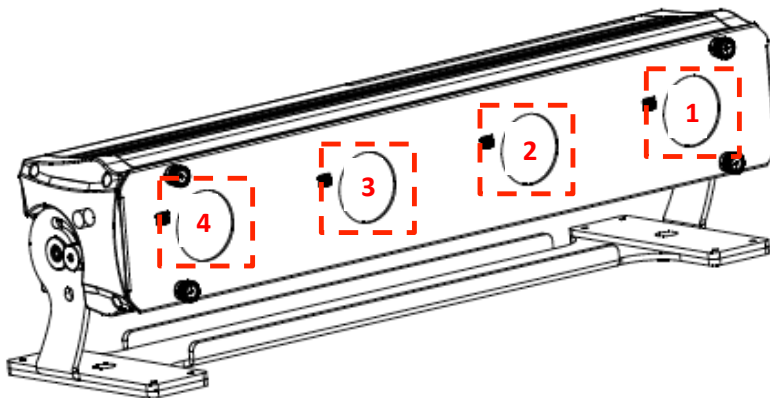

ELATION - ELAR QUAD BAR [ver 1.0]

DMX Channel Functions / Values

Mode/Channel					Value	Function
4	5	8	10	16		
1	1	1	1			<b>RED - All LEDs [1-4]</b>
					0-255	Red ( 0-Black , 255-100% Red )
2	2	2	2			<b>GREEN - All LEDs [1-4]</b>
					0-255	Green ( 0-Black , 255-100% Green )
3	3	3	3			<b>BLUE - All LEDs [1-4]</b>
					0-255	Blue ( 0-Black , 255-100% Blue )
4	4	4	4			<b>WHITE - All LEDs [1-4]</b>
					0-255	White ( 0-Black , 255-100% White )
				1		<b>RED - LED [1]</b>
					0-255	Red ( 0-Black , 255-100% Red )
				2		<b>GREEN - LED [1]</b>
					0-255	Green ( 0-Black , 255-100% Green )
				3		<b>BLUE - LED [1]</b>
					0-255	Blue ( 0-Black , 255-100% Blue )
				4		<b>WHITE - LED [1]</b>
					0-255	White ( 0-Black , 255-100% White )
				5		<b>RED - LED [2]</b>
					0-255	Red ( 0-Black , 255-100% Red )
				6		<b>GREEN - LED [2]</b>
					0-255	Green ( 0-Black , 255-100% Green )
				7		<b>BLUE - LED [2]</b>
					0-255	Blue ( 0-Black , 255-100% Blue )
				8		<b>WHITE - LED [2]</b>
					0-255	White ( 0-Black , 255-100% White )
				9		<b>RED - LED [3]</b>
					0-255	Red ( 0-Black , 255-100% Red )
				10		<b>GREEN - LED [3]</b>
					0-255	Green ( 0-Black , 255-100% Green )
				11		<b>BLUE - LED [3]</b>
					0-255	Blue ( 0-Black , 255-100% Blue )
				12		<b>WHITE - LED [3]</b>
					0-255	White ( 0-Black , 255-100% White )
				13		<b>RED - LED [4]</b>
					0-255	Red ( 0-Black , 255-100% Red )
				14		<b>GREEN - LED [4]</b>
					0-255	Green ( 0-Black , 255-100% Green )
				15		<b>BLUE - LED [4]</b>
					0-255	Blue ( 0-Black , 255-100% Blue )
				16		<b>WHITE - LED [4]</b>
					0-255	White ( 0-Black , 255-100% White )