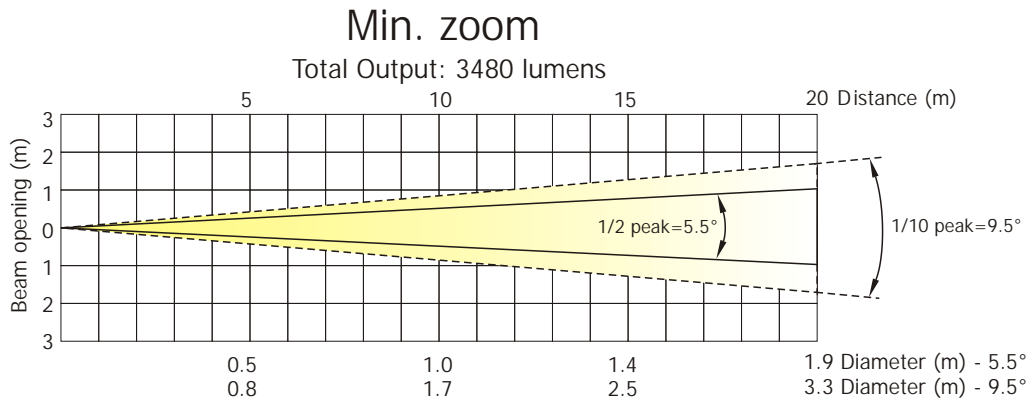

## Photometric Diagrams

Distance (m)	5	6	8	10	12	14	15	20	
Red	3100/288	2153/200	1210/113	775/72	538/50	395/37	344/32	194/18	Intensity (center) Lux/Footcandles
Green	7200/669	5000/465	2813/261	1800/167	1250/116	918/85	800/74	450/42	
Blue	1500/139	1041/97	586/54	375/35	260/24	191/18	167/16	94/9	
White	7000/650	4861/452	2734/254	1750/163	1215/113	893/83	778/72	438/41	
R+G+B+W	19220/1786	13347/1240	7507/698	4805/446	3337/310	2451/228	2135/198	1200/111	

## Photometric Diagrams

Max. Zoom (wide zoom = Off)

Total Output: 5160 lumens

Distance (m)	5	6	8	10	12	14	15	20	
Red	88/8	61/6	34/3.2	22/2	15/1.4	11/1.0	10/0.9	6/0.5	Intensity (center) Lux/Footcandles
Green	188/18	131/12	73/7	47/4	33/3	24/2.2	21/1.9	12/1.1	
Blue	42/4	29/2.7	16/1.5	11/1	7/0.7	5/0.5	5/0.4	3/0.2	
White	155/14	108/10	61/6	39/3.6	27/2.5	20/1.8	17/1.6	10/0.9	
R+G+B+W	465/43	323/30	182/17	116/11	81/8	59/5.5	52/5	29/2.7	

### Illuminance distribution

Distance=5m

## Photometric Diagrams

Max. Zoom (wide zoom = On)

Total Output: 3770 lumens

Distance (m)	5	6	8	10	12	14	15	20	
Red	58/5	40/4	23/2	15/1.3	10/0.9	7/0.7	6/0.6	4/0.3	Intensity (center) Lux/Footcandles
Green	130/12	90/8	50/5	32/3	22/2	17/1.5	14/1.3	8/0.7	
Blue	30/2.8	21/1.9	12/1.1	8/0.7	5/0.5	4/0.4	3/0.3	2/0.2	
White	112/10	77/7	44/4	28/2.6	19/1.8	14/1.3	12/1.2	7/0.7	
R+G+B+W	315/30	218/20	123/11	79/7	55/5	40/4	35/3	19/1.8	