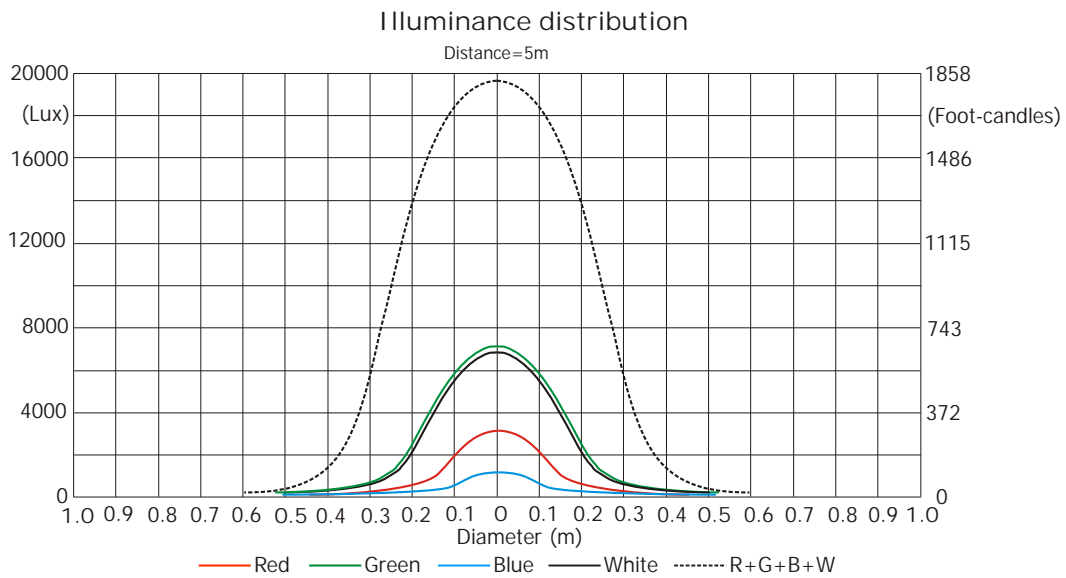

## Photometric Diagrams

Distance (m)	5	6	8	10	12	14	15	20	
Red	3100/288	2153/200	1210/113	775/72	538/50	395/37	344/32	194/18	Intensity (center) Lux/Footcandles
Green	7200/669	5000/465	2813/261	1800/167	1250/116	918/85	800/74	450/42	
Blue	1500/139	1041/97	586/54	375/35	260/24	191/18	167/16	94/9	
White	7000/650	4861/452	2734/254	1750/163	1215/113	893/83	778/72	438/41	
R+G+B+W	19220/1786	13347/1240	7507/698	4805/446	3337/310	2451/228	2135/198	1200/111	

## Photometric Diagrams

Max. Zoom (wide zoom = Off)

Total Output: 5160 lumens

Distance (m)	5	6	8	10	12	14	15	20	
Red	88/8	61/6	34/3.2	22/2	15/1.4	11/1.0	10/0.9	6/0.5	Intensity (center) Lux/Footcandles
Green	188/18	131/12	73/7	47/4	33/3	24/2.2	21/1.9	12/1.1	
Blue	42/4	29/2.7	16/1.5	11/1	7/0.7	5/0.5	5/0.4	3/0.2	
White	155/14	108/10	61/6	39/3.6	27/2.5	20/1.8	17/1.6	10/0.9	
R+G+B+W	465/43	323/30	182/17	116/11	81/8	59/5.5	52/5	29/2.7	

## Photometric Diagrams

Max. Zoom (wide zoom = On)

Total Output: 3770 lumens

Distance (m)	5	6	8	10	12	14	15	20	
Red	58/5	40/4	23/2	15/1.3	10/0.9	7/0.7	6/0.6	4/0.3	Intensity (center) Lux/Footcandles
Green	130/12	90/8	50/5	32/3	22/2	17/1.5	14/1.3	8/0.7	
Blue	30/2.8	21/1.9	12/1.1	8/0.7	5/0.5	4/0.4	3/0.3	2/0.2	
White	112/10	77/7	44/4	28/2.6	19/1.8	14/1.3	12/1.2	7/0.7	
R+G+B+W	315/30	218/20	123/11	79/7	55/5	40/4	35/3	19/1.8	