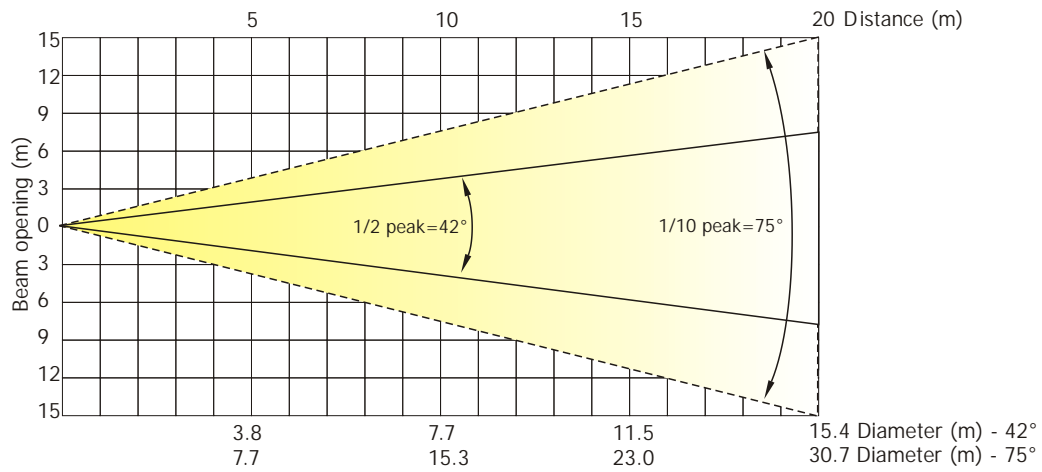

## Photometric Diagrams

Distance (m)	5	6	8	10	12	14	15	20	
Red	3100/288	2153/200	1210/113	775/72	538/50	395/37	344/32	194/18	Intensity (center) Lux/Footcandles
Green	7200/669	5000/465	2813/261	1800/167	1250/116	918/85	800/74	450/42	
Blue	1500/139	1041/97	586/54	375/35	260/24	191/18	167/16	94/9	
White	7000/650	4861/452	2734/254	1750/163	1215/113	893/83	778/72	438/41	
R+G+B+W	19220/1786	13347/1240	7507/698	4805/446	3337/310	2451/228	2135/198	1200/111	

## Photometric Diagrams

Max. Zoom (wide zoom = Off)

Total Output: 5160 lumens

Distance (m)	5	6	8	10	12	14	15	20	
Red	88/8	61/6	34/3.2	22/2	15/1.4	11/1.0	10/0.9	6/0.5	Intensity (center) Lux/Footcandles
Green	188/18	131/12	73/7	47/4	33/3	24/2.2	21/1.9	12/1.1	
Blue	42/4	29/2.7	16/1.5	11/1	7/0.7	5/0.5	5/0.4	3/0.2	
White	155/14	108/10	61/6	39/3.6	27/2.5	20/1.8	17/1.6	10/0.9	
R+G+B+W	465/43	323/30	182/17	116/11	81/8	59/5.5	52/5	29/2.7	

### Illuminance distribution

Distance=5m

## Photometric Diagrams

Max. Zoom (wide zoom = On)

Total Output: 3770 lumens

Distance (m)	5	6	8	10	12	14	15	20	
Red	58/5	40/4	23/2	15/1.3	10/0.9	7/0.7	6/0.6	4/0.3	Intensity (center) Lux/Footcandles
Green	130/12	90/8	50/5	32/3	22/2	17/1.5	14/1.3	8/0.7	
Blue	30/2.8	21/1.9	12/1.1	8/0.7	5/0.5	4/0.4	3/0.3	2/0.2	
White	112/10	77/7	44/4	28/2.6	19/1.8	14/1.3	12/1.2	7/0.7	
R+G+B+W	315/30	218/20	123/11	79/7	55/5	40/4	35/3	19/1.8	