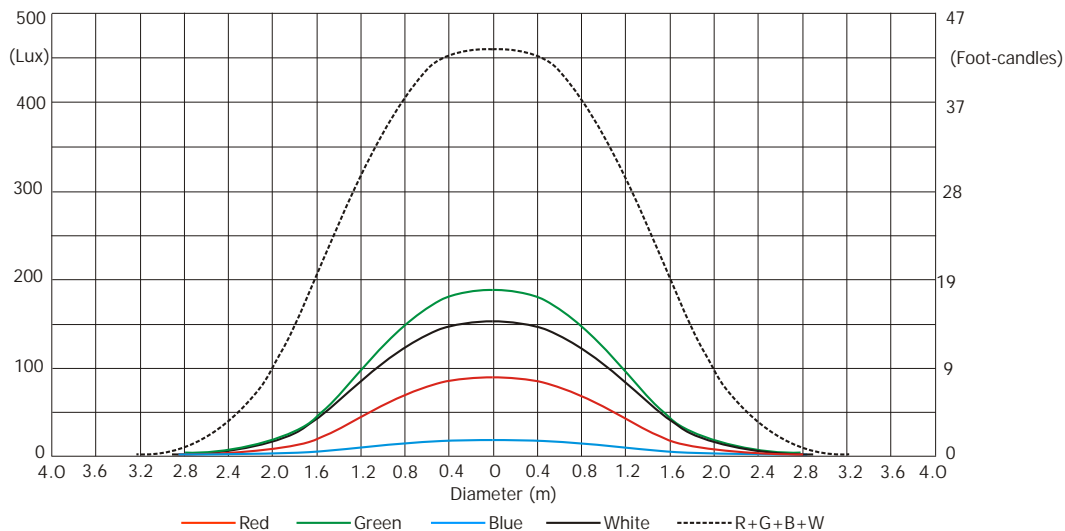

## Photometric Diagrams

Distance (m)	5	6	8	10	12	14	15	20	
Red	3100/288	2153/200	1210/113	775/72	538/50	395/37	344/32	194/18	Intensity (center) Lux/Footcandles
Green	7200/669	5000/465	2813/261	1800/167	1250/116	918/85	800/74	450/42	
Blue	1500/139	1041/97	586/54	375/35	260/24	191/18	167/16	94/9	
White	7000/650	4861/452	2734/254	1750/163	1215/113	893/83	778/72	438/41	
R+G+B+W	19220/1786	13347/1240	7507/698	4805/446	3337/310	2451/228	2135/198	1200/111	

## Photometric Diagrams

Max. Zoom (wide zoom = Off)

Total Output: 5160 lumens

Distance (m)	5	6	8	10	12	14	15	20	
Red	88/8	61/6	34/3.2	22/2	15/1.4	11/1.0	10/0.9	6/0.5	Intensity (center) Lux/Footcandles
Green	188/18	131/12	73/7	47/4	33/3	24/2.2	21/1.9	12/1.1	
Blue	42/4	29/2.7	16/1.5	11/1	7/0.7	5/0.5	5/0.4	3/0.2	
White	155/14	108/10	61/6	39/3.6	27/2.5	20/1.8	17/1.6	10/0.9	
R+G+B+W	465/43	323/30	182/17	116/11	81/8	59/5.5	52/5	29/2.7	

### Illuminance distribution

Distance=5m