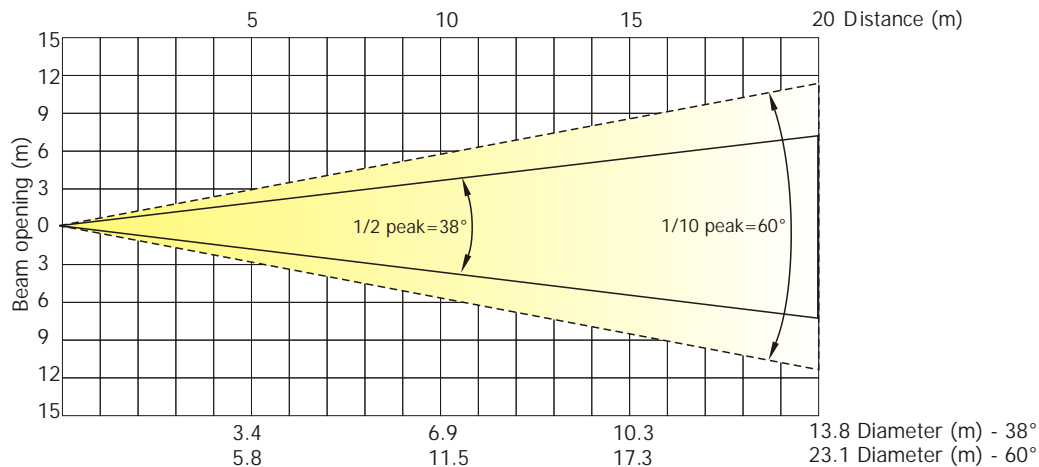

## Photometric Diagrams

Distance (m)	5	6	8	10	12	14	15	20	
Red	3100/288	2153/200	1210/113	775/72	538/50	395/37	344/32	194/18	Intensity (center) Lux/Footcandles
Green	7200/669	5000/465	2813/261	1800/167	1250/116	918/85	800/74	450/42	
Blue	1500/139	1041/97	586/54	375/35	260/24	191/18	167/16	94/9	
White	7000/650	4861/452	2734/254	1750/163	1215/113	893/83	778/72	438/41	
R+G+B+W	19220/1786	13347/1240	7507/698	4805/446	3337/310	2451/228	2135/198	1200/111	

## Photometric Diagrams

Max. Zoom (wide zoom = Off)

Total Output: 5160 lumens

Distance (m)	5	6	8	10	12	14	15	20	
Red	88/8	61/6	34/3.2	22/2	15/1.4	11/1.0	10/0.9	6/0.5	Intensity (center) Lux/Footcandles
Green	188/18	131/12	73/7	47/4	33/3	24/2.2	21/1.9	12/1.1	
Blue	42/4	29/2.7	16/1.5	11/1	7/0.7	5/0.5	5/0.4	3/0.2	
White	155/14	108/10	61/6	39/3.6	27/2.5	20/1.8	17/1.6	10/0.9	
R+G+B+W	465/43	323/30	182/17	116/11	81/8	59/5.5	52/5	29/2.7	

### Illuminance distribution

Distance=5m

## Photometric Diagrams

Max. Zoom (wide zoom = On)

Total Output: 3770 lumens

Distance (m)	5	6	8	10	12	14	15	20	
Red	58/5	40/4	23/2	15/1.3	10/0.9	7/0.7	6/0.6	4/0.3	Intensity (center) Lux/Footcandles
Green	130/12	90/8	50/5	32/3	22/2	17/1.5	14/1.3	8/0.7	
Blue	30/2.8	21/1.9	12/1.1	8/0.7	5/0.5	4/0.4	3/0.3	2/0.2	
White	112/10	77/7	44/4	28/2.6	19/1.8	14/1.3	12/1.2	7/0.7	
R+G+B+W	315/30	218/20	123/11	79/7	55/5	40/4	35/3	19/1.8	