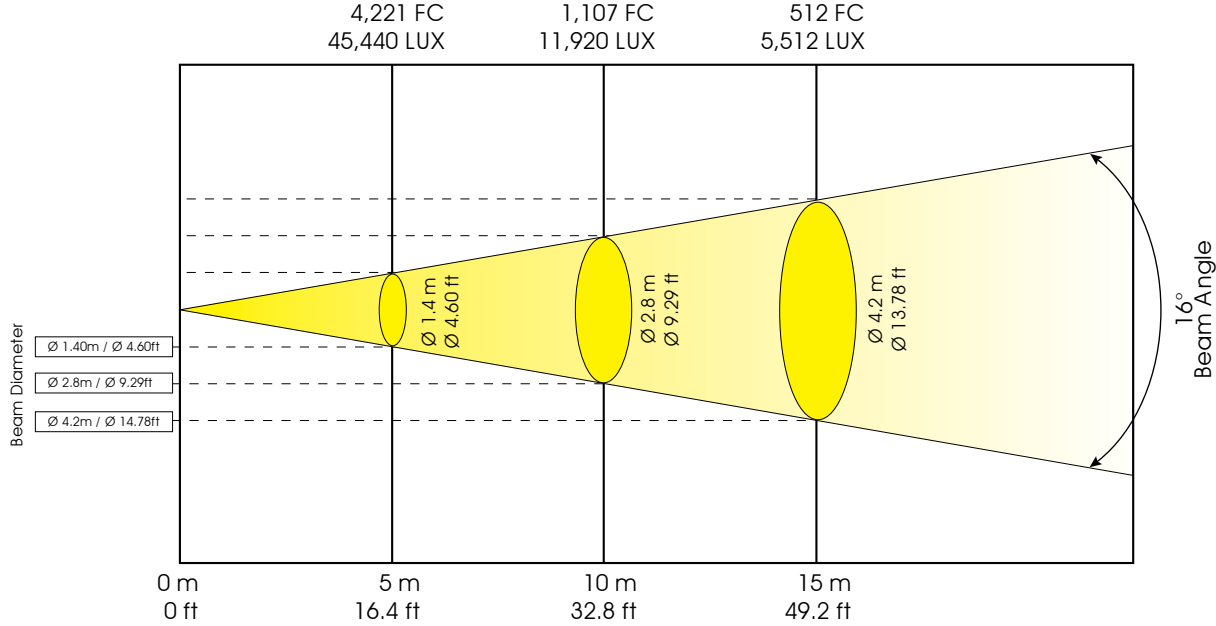

TECHNICAL SPECIFICATIONS

- **DMX Channels:** 17 DMX channels, built-in wireless DMX receiver
- **Control:** 3-pin and 5-Pin XLR serial input/output
- **Dimmer:** Dual Flag mechanical dimming system
- **Strobe:** Variable speed strobe effect (1-13 fps)
- **IP Rating:** IP 20
- **Power Supply:** Electronic Ballast - 208V-220V-230V-240V / 50Hz / 60Hz
- **Power Consumption:** 1500W
- **Fuse:** 250V 20 Amp
- **Lamp:** Philips "Fast Fit" MSR1200 Gold SE/2 (discharge)
- **Lamp life:** 1400W, 6000°K, 1000 HRS
- **Approvals:** CE
- **Dimensions:** (LxWxH): 24.8" x 21.1" x 22.6" / 629.92 x 535.94 x 574.04mm
- **Weight:** 110 lbs. / 50 kgs.
- **Rigging:** 2 x 1/4 turn Omega clamps
 - 1 x safety cable
 - 1 x 3-pin data cable
 - 1 x single unit road case included

COLOR WHEEL 1

COLOR WHEEL 2

PHOTOMETRICS

Design Wash 1400E Photometric Beam Angle Data

10° Beam Angle

$$\text{LUX} \times 0.0929 = \text{FC}$$

Design Wash 1400E

PHOTOMETRICS

Design Wash 1400E Photometric Beam Angle Data

16° Beam Angle

LUX x 0.0929 = FC

40° Beam Angle

LUX x 0.0929 = FC

Design Wash 1400E

DMX TRAITS

Channel	Value	Function
1	0 - 255	Pan Movement (max. 630° or 540° User Selectable)
2	0 - 255	16bit Pan Movement (pan fine)
3	0 - 255	Tilt Movement (max. 265°)
4	0 - 255	16bit Tilt Movement (tilt fine)
5	0 - 255	Color Wheel 1
6	0 - 255	Color Wheel 2
7	0 - 255	Cyan Filter
8	0 - 255	Magenta Filter
9	0 - 255	Yellow Filter
10	0 - 255	Variable CTO filter
11	0 - 255	Variable Zoom
12	0 - 255	Strobe (0-13Hz), Shutter close/open function + random strobe
13	0 - 255	Dimmer (Intensity) Control
14	0 - 255	CMY Speed
15	0 - 127	Color Macros (CMY and Color Wheels)
16	0 - 255	Movement speed (Pan/Tilt movement, blackout selection)
17	0 - 255	Special (program control + lamp on, motor reset, lamp switch off)