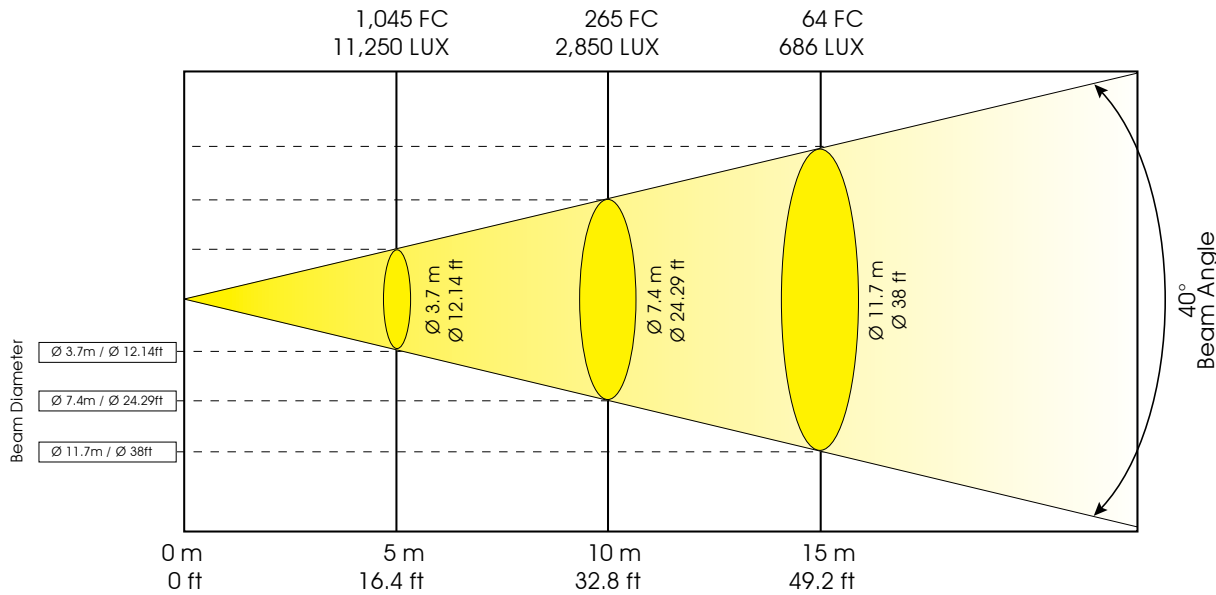

TECHNICAL SPECIFICATIONS

- **DMX Channels:** 17 DMX channels, built-in wireless DMX receiver
- **Control:** 3-pin and 5-Pin XLR serial input/output
- **Dimmer:** Dual Flag mechanical dimming system
- **Strobe:** Variable speed strobe effect (1-13 fps)
- **IP Rating:** IP 20
- **Power Supply:** Electronic Ballast - 208V-220V-230V-240V / 50Hz / 60Hz
- **Power Consumption:** 1500W
- **Fuse:** 250V 20 Amp
- **Lamp:** Philips "Fast Fit" MSR1200 Gold SE/2 (discharge)
- **Lamp life:** 1400W, 6000°K, 1000 HRS
- **Approvals:** CE
- **Dimensions:** (LxWxH): 24.8" x 21.1" x 22.6" / 629.92 x 535.94 x 574.04mm
- **Weight:** 110 lbs. / 50 kgs.
- **Rigging:** 2 x 1/4 turn Omega clamps
 - 1 x safety cable
 - 1 x 3-pin data cable
 - 1 x single unit road case included

COLOR WHEEL 1

COLOR WHEEL 2

PHOTOMETRICS

Design Wash 1400E Photometric Beam Angle Data

10° Beam Angle

$$\text{LUX} \times 0.0929 = \text{FC}$$

Design Wash 1400E

PHOTOMETRICS

Design Wash 1400E Photometric Beam Angle Data

16° Beam Angle

LUX x 0.0929 = FC

40° Beam Angle

LUX x 0.0929 = FC

Design Wash 1400E

DMX TRAITS

Channel	Value	Function
1	0 - 255	Pan Movement (max. 630° or 540° User Selectable)
2	0 - 255	16bit Pan Movement (pan fine)
3	0 - 255	Tilt Movement (max. 265°)
4	0 - 255	16bit Tilt Movement (tilt fine)
5	0 - 255	Color Wheel 1
6	0 - 255	Color Wheel 2
7	0 - 255	Cyan Filter
8	0 - 255	Magenta Filter
9	0 - 255	Yellow Filter
10	0 - 255	Variable CTO filter
11	0 - 255	Variable Zoom
12	0 - 255	Strobe (0-13Hz), Shutter close/open function + random strobe
13	0 - 255	Dimmer (Intensity) Control
14	0 - 255	CMY Speed
15	0 - 127	Color Macros (CMY and Color Wheels)
16	0 - 255	Movement speed (Pan/Tilt movement, blackout selection)
17	0 - 255	Special (program control + lamp on, motor reset, lamp switch off)