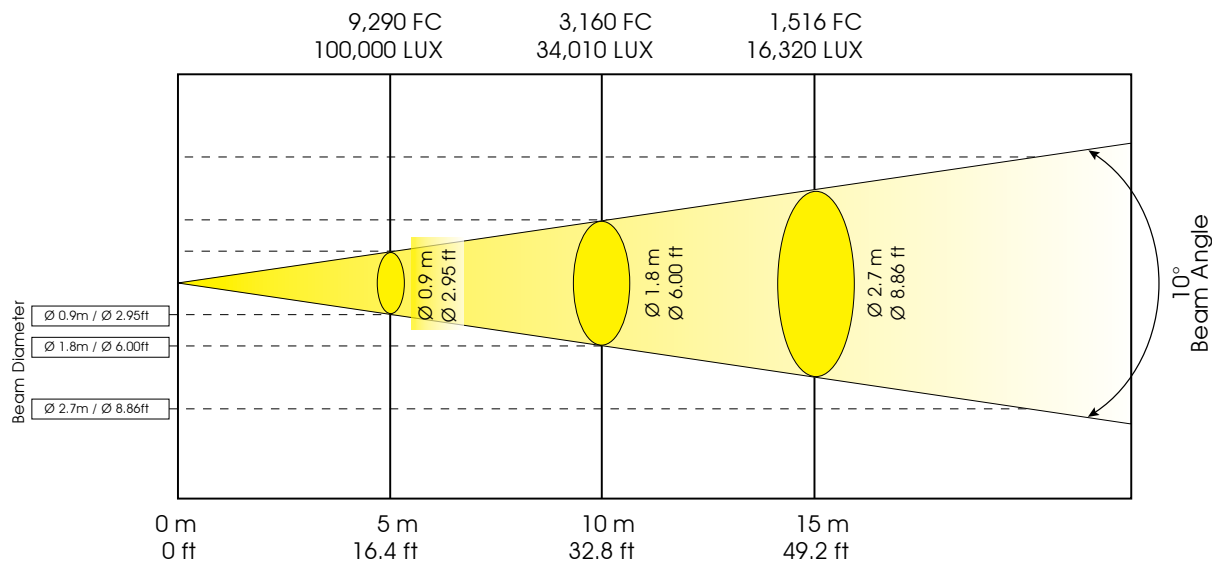

TECHNICAL SPECIFICATIONS

- **DMX Channels:** 17 DMX channels, built-in wireless DMX receiver
- **Control:** 3-pin and 5-Pin XLR serial input/output
- **Dimmer:** Dual Flag mechanical dimming system
- **Strobe:** Variable speed strobe effect (1-13 fps)
- **IP Rating:** IP 20
- **Power Supply:** Electronic Ballast - 208V-220V-230V-240V / 50Hz / 60Hz
- **Power Consumption:** 1500W
- **Fuse:** 250V 20 Amp
- **Lamp:** Philips "Fast Fit" MSR1200 Gold SE/2 (discharge)
- **Lamp life:** 1400W, 6000°K, 1000 HRS
- **Approvals:** CE
- **Dimensions:** (LxWxH): 24.8" x 21.1" x 22.6" / 629.92 x 535.94 x 574.04mm
- **Weight:** 110 lbs. / 50 kgs.
- **Rigging:** 2 x 1/4 turn Omega clamps
 - 1 x safety cable
 - 1 x 3-pin data cable
 - 1 x single unit road case included

COLOR WHEEL 1

COLOR WHEEL 2

PHOTOMETRICS

Design Wash 1400E Photometric Beam Angle Data

10° Beam Angle

$$\text{LUX} \times 0.0929 = \text{FC}$$

Design Wash 1400E

PHOTOMETRICS

Design Wash 1400E Photometric Beam Angle Data

16° Beam Angle

LUX x 0.0929 = FC

40° Beam Angle

LUX x 0.0929 = FC

Design Wash 1400E

DMX TRAITS

Channel	Value	Function
1	0 - 255	Pan Movement (max. 630° or 540° User Selectable)
2	0 - 255	16bit Pan Movement (pan fine)
3	0 - 255	Tilt Movement (max. 265°)
4	0 - 255	16bit Tilt Movement (tilt fine)
5	0 - 255	Color Wheel 1
6	0 - 255	Color Wheel 2
7	0 - 255	Cyan Filter
8	0 - 255	Magenta Filter
9	0 - 255	Yellow Filter
10	0 - 255	Variable CTO filter
11	0 - 255	Variable Zoom
12	0 - 255	Strobe (0-13Hz), Shutter close/open function + random strobe
13	0 - 255	Dimmer (Intensity) Control
14	0 - 255	CMY Speed
15	0 - 127	Color Macros (CMY and Color Wheels)
16	0 - 255	Movement speed (Pan/Tilt movement, blackout selection)
17	0 - 255	Special (program control + lamp on, motor reset, lamp switch off)