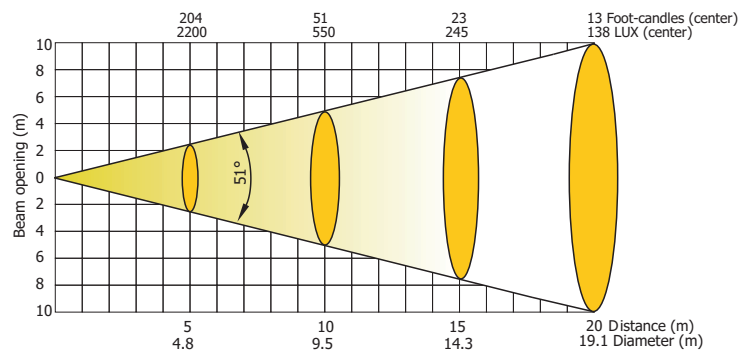

ColorSpot 700E^{AT}

Photometric Diagrams

Lamp: MSR Gold 700 FastFit

Beam angle 15°- Min. zoom

Beam angle 15° with frost

Beam angle 51°- Max. zoom

Beam angle 51° with frost