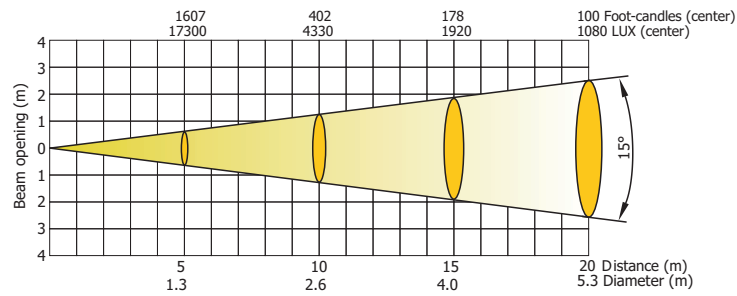

ColorSpot 700E^{AT}

Photometric Diagrams

Lamp: MSR Gold 700 FastFit

Beam angle 15°- Min. zoom

Beam angle 15° with frost

Beam angle 51°- Max. zoom

Beam angle 51° with frost