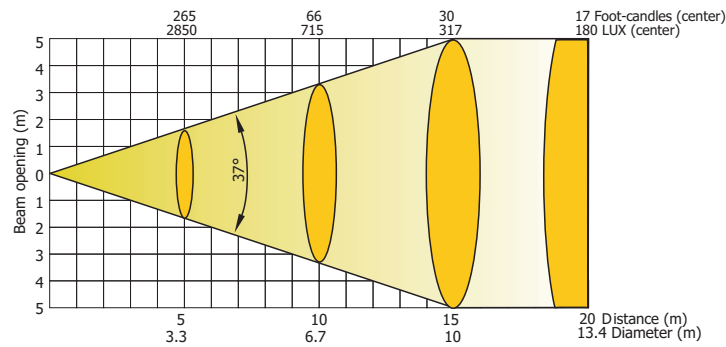

ColorSpot 700E^{AT}

Photometric Diagrams

Lamp: MSR Gold 700 FastFit

Beam angle 15°- Min. zoom

Beam angle 15° with frost

Beam angle 51°- Max. zoom

Beam angle 51° with frost