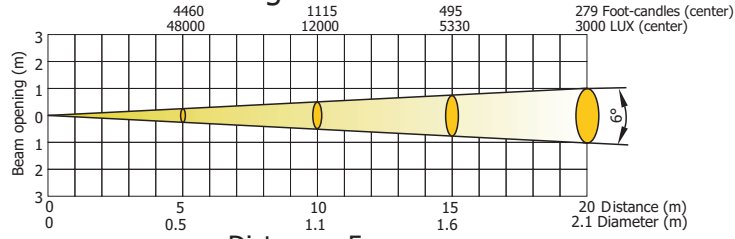

ColorWash 700E^{AT}

Photometric Diagrams

Standard Fresnel lens

Lamp: MSR Gold 700 FastFit

Beam angle 6°- Min. zoom

Distance=5m

Beam angle 10°- Max.light output

Distance=5m

Beam angle 45°- Max. zoom

Distance=5m