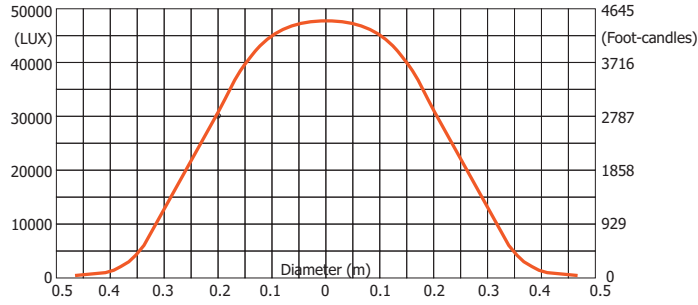

ColorWash 700E^{AT}

Photometric Diagrams

Standard Fresnel lens

Lamp: MSR Gold 700 FastFit

Beam angle 6°- Min. zoom

Distance=5m

Beam angle 10°- Max.light output

Distance=5m

Beam angle 45°- Max. zoom

Distance=5m