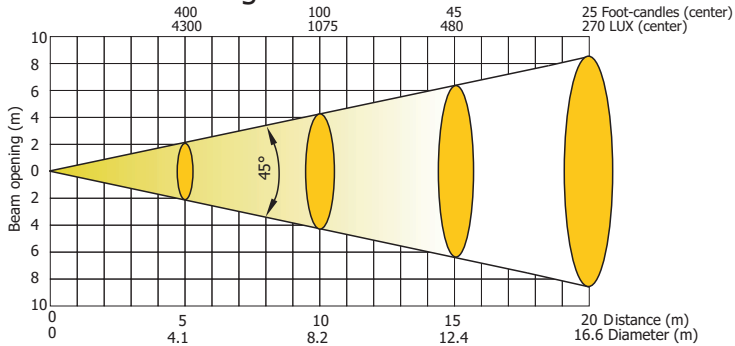

ColorWash 700E^{AT}

Photometric Diagrams

Standard Fresnel lens

Lamp: MSR Gold 700 FastFit

Beam angle 6°- Min. zoom

Distance=5m

Beam angle 10°- Max.light output

Distance=5m

Beam angle 45°- Max. zoom

Distance=5m