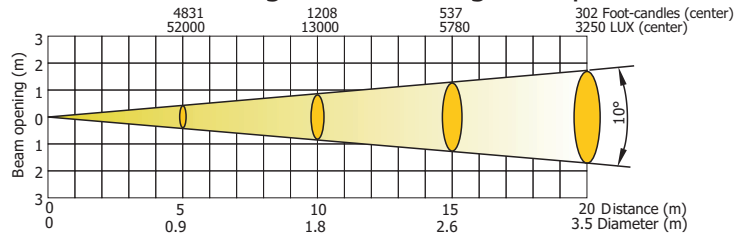

ColorWash 700E^{AT}

Photometric Diagrams

Standard Fresnel lens

Lamp: MSR Gold 700 FastFit

Beam angle 6°- Min. zoom

Distance=5m

Beam angle 10°- Max.light output

Distance=5m

Beam angle 45°- Max. zoom

Distance=5m