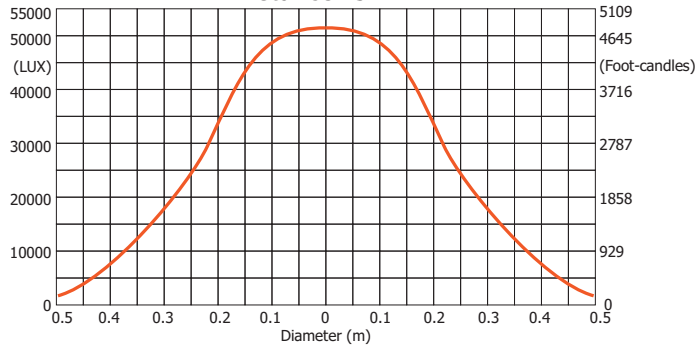

ColorWash 700E^{AT}

Photometric Diagrams

Standard Fresnel lens

Lamp: MSR Gold 700 FastFit

Beam angle 6°- Min. zoom

Distance=5m

Beam angle 10°- Max.light output

Distance=5m

Beam angle 45°- Max. zoom

Distance=5m