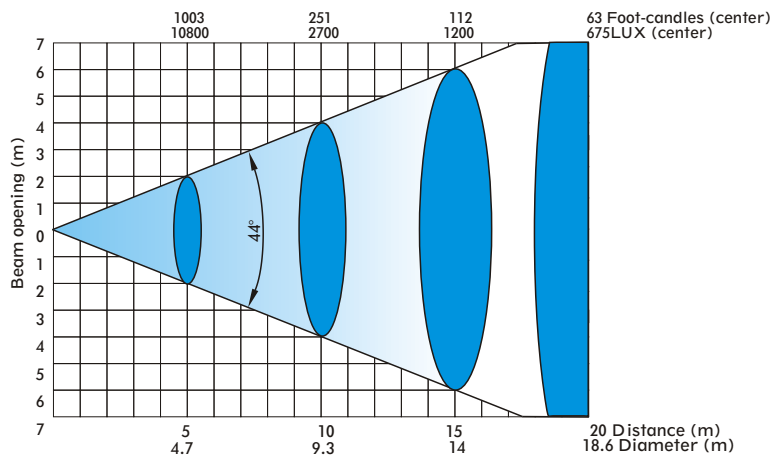

ColorSpot 2500E^{AT}

Photometric Diagrams

Lamp: MSR GOLD 1500 FastFit

Beam angle 10°- Min.zoom

Beam angle 10° with frost

Beam angle 10° with frost, distance=5m

ColorSpot 2500E^{AT}

Photometric Diagrams

Beam angle 30°- Max. zoom

Beam angle 30° with frost

Beam angle 30° with frost, distance=5m

ColorWash 2500E^{AT}

Photometric Diagrams

Standard front Fresnel lens

Lamp: MSR Gold 1500 FastFit

Beam angle 7°- Min. zoom

Distance=5m

Beam angle 44°- Max. Zoom

Distance=5m