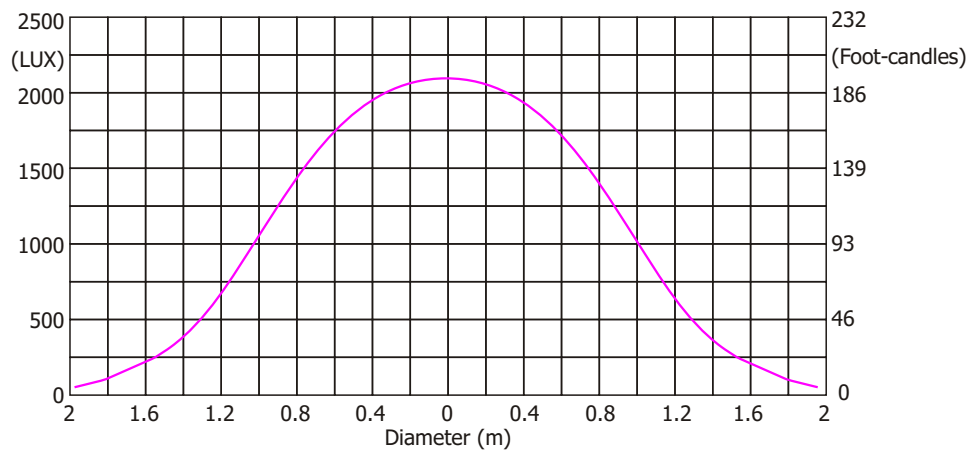

ColorSpot 2500E^{AT}

Photometric Diagrams

Lamp: MSR GOLD 1500 FastFit

Beam angle 10°- Min.zoom

Beam angle 10° with frost

Beam angle 10° with frost, distance=5m

ColorSpot 2500E^{AT}

Photometric Diagrams

Beam angle 30°- Max. zoom

Beam angle 30° with frost

Beam angle 30° with frost, distance=5m

ColorWash 2500E^{AT}

Photometric Diagrams

Standard front Fresnel lens

Lamp: MSR Gold 1500 FastFit

Beam angle 7°- Min. zoom

Distance=5m

Beam angle 44°- Max. Zoom

Distance=5m