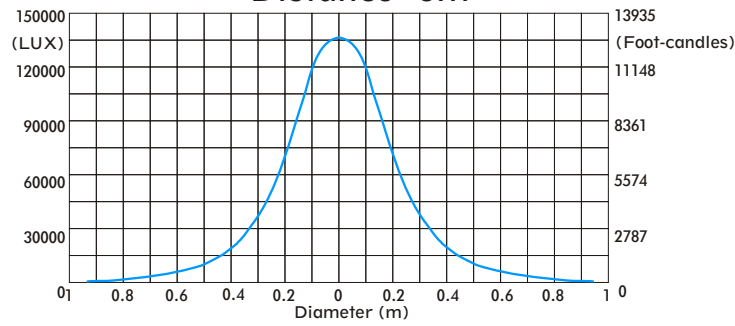

ColorSpot 2500E^{AT}

Photometric Diagrams

Lamp: MSR GOLD 1500 FastFit

Beam angle 10°- Min.zoom

Beam angle 10° with frost

Beam angle 10° with frost, distance=5m

ColorSpot 2500E^{AT}

Photometric Diagrams

Beam angle 30°- Max. zoom

Beam angle 30° with frost

Beam angle 30° with frost, distance=5m

ColorWash 2500E^{AT}

Photometric Diagrams

Standard front Fresnel lens

Lamp: MSR Gold 1500 FastFit

Beam angle 7°- Min. zoom

Distance=5m

Beam angle 44°- Max. Zoom

Distance=5m