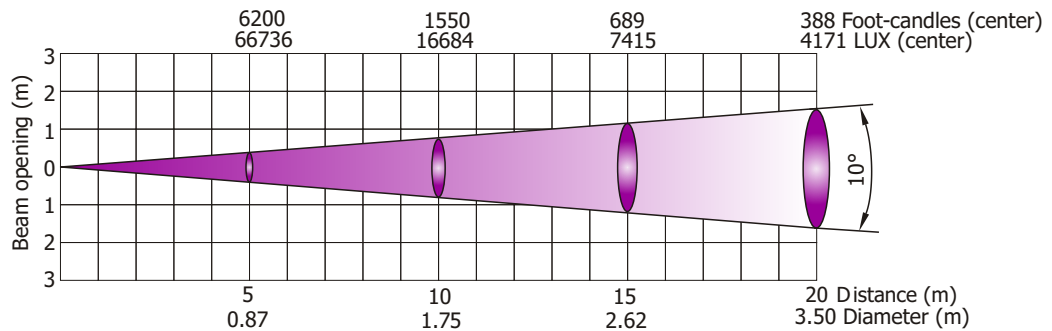

ColorSpot 2500E^{AT}

Photometric Diagrams

Lamp: MSR GOLD 1500 FastFit

Beam angle 10°- Min.zoom

Beam angle 10° with frost

Beam angle 10° with frost, distance=5m

ColorSpot 2500E^{AT}

Photometric Diagrams

Beam angle 30°- Max. zoom

Beam angle 30° with frost

Beam angle 30° with frost, distance=5m

ColorWash 2500E^{AT}

Photometric Diagrams

Standard front Fresnel lens

Lamp: MSR Gold 1500 FastFit

Beam angle 7°- Min. zoom

Distance=5m

Beam angle 44°- Max. Zoom

Distance=5m