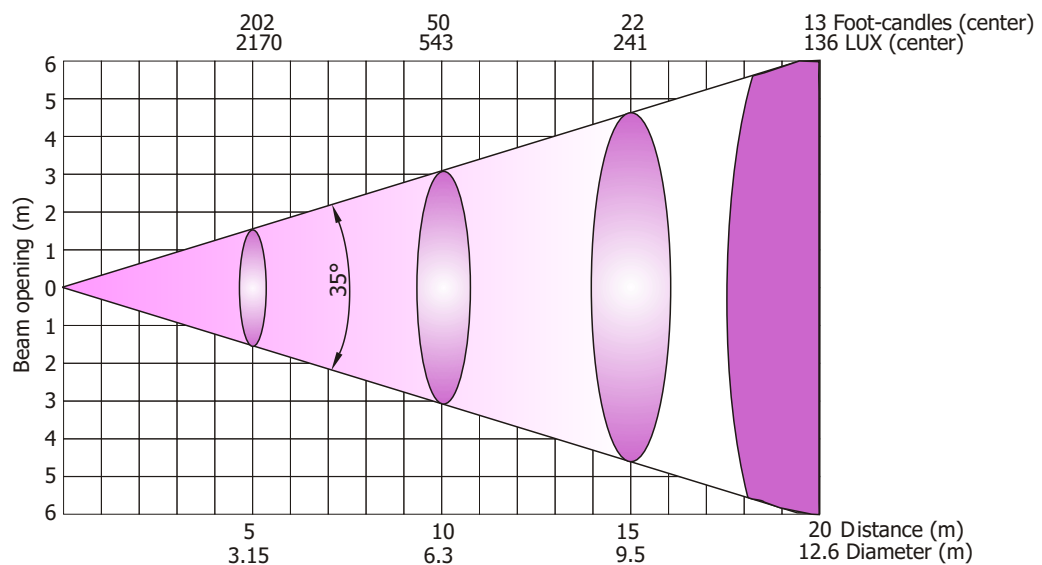

ColorSpot 2500E^{AT}

Photometric Diagrams

Lamp: MSR GOLD 1500 FastFit

Beam angle 10°- Min.zoom

Beam angle 10° with frost

Beam angle 10° with frost, distance=5m

ColorSpot 2500E^{AT}

Photometric Diagrams

Beam angle 30°- Max. zoom

Beam angle 30° with frost

Beam angle 30° with frost, distance=5m

ColorWash 2500E^{AT}

Photometric Diagrams

Standard front Fresnel lens

Lamp: MSR Gold 1500 FastFit

Beam angle 7°- Min. zoom

Distance=5m

Beam angle 44°- Max. Zoom

Distance=5m