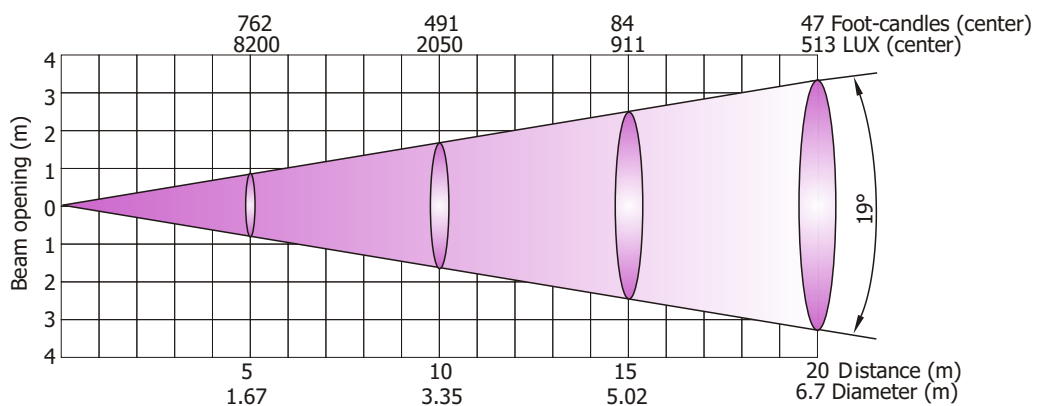

ColorSpot 2500E^{AT}

Photometric Diagrams

Lamp: MSR GOLD 1500 FastFit

Beam angle 10°- Min.zoom

Beam angle 10° with frost

Beam angle 10° with frost, distance=5m

ColorSpot 2500E^{AT}

Photometric Diagrams

Beam angle 30°- Max. zoom

Beam angle 30° with frost

Beam angle 30° with frost, distance=5m

ColorWash 2500E^{AT}

Photometric Diagrams

Standard front Fresnel lens

Lamp: MSR Gold 1500 FastFit

Beam angle 7°- Min. zoom

Distance=5m

Beam angle 44°- Max. Zoom

Distance=5m