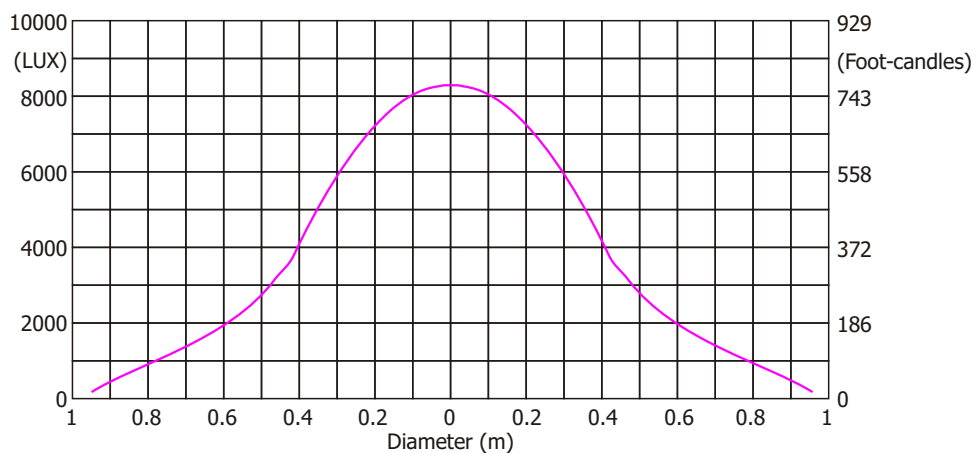

ColorSpot 2500E^{AT}

Photometric Diagrams

Lamp: MSR GOLD 1500 FastFit

Beam angle 10°- Min.zoom

Beam angle 10° with frost

Beam angle 10° with frost, distance=5m

ColorSpot 2500E^{AT}

Photometric Diagrams

Beam angle 30°- Max. zoom

Beam angle 30° with frost

Beam angle 30° with frost, distance=5m

ColorWash 2500E^{AT}

Photometric Diagrams

Standard front Fresnel lens

Lamp: MSR Gold 1500 FastFit

Beam angle 7°- Min. zoom

Distance=5m

Beam angle 44°- Max. Zoom

Distance=5m