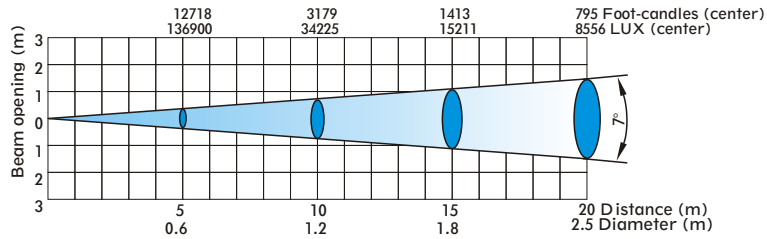

ColorSpot 2500E^{AT}

Photometric Diagrams

Lamp: MSR GOLD 1500 FastFit

Beam angle 10°- Min.zoom

Beam angle 10° with frost

Beam angle 10° with frost, distance=5m

ColorSpot 2500E^{AT}

Photometric Diagrams

Beam angle 30°- Max. zoom

Beam angle 30° with frost

Beam angle 30° with frost, distance=5m

ColorWash 2500E^{AT}

Photometric Diagrams

Standard front Fresnel lens

Lamp: MSR Gold 1500 FastFit

Beam angle 7°- Min. zoom

Distance=5m

Beam angle 44°- Max. Zoom

Distance=5m