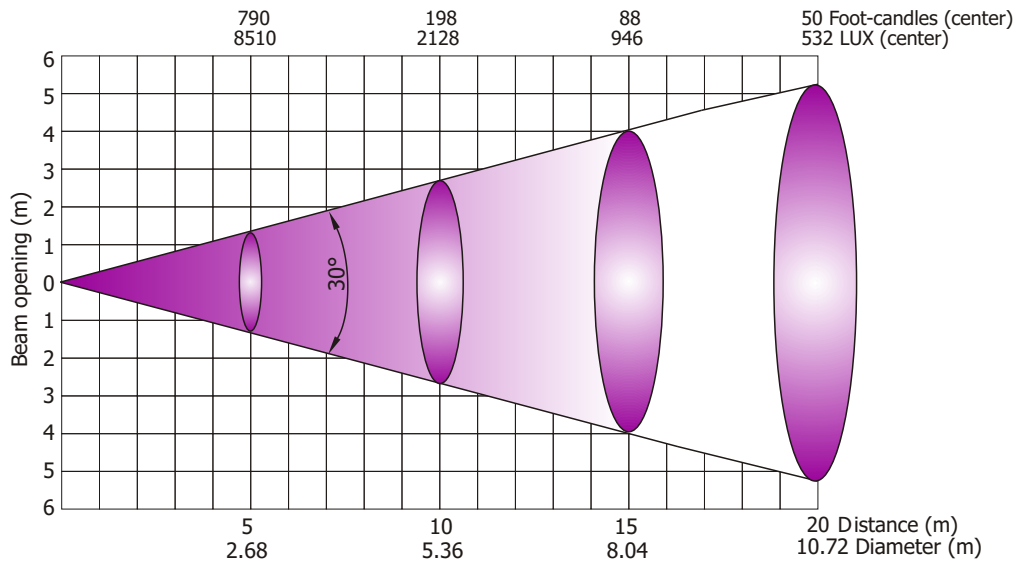

ColorSpot 2500E^{AT}

Photometric Diagrams

Lamp: MSR GOLD 1500 FastFit

Beam angle 10°- Min.zoom

Beam angle 10° with frost

Beam angle 10° with frost, distance=5m

ColorSpot 2500E^{AT}

Photometric Diagrams

Beam angle 30°- Max. zoom

Beam angle 30° with frost

Beam angle 30° with frost, distance=5m

ColorWash 2500E^{AT}

Photometric Diagrams

Standard front Fresnel lens

Lamp: MSR Gold 1500 FastFit

Beam angle 7°- Min. zoom

Distance=5m

Beam angle 44°- Max. Zoom

Distance=5m