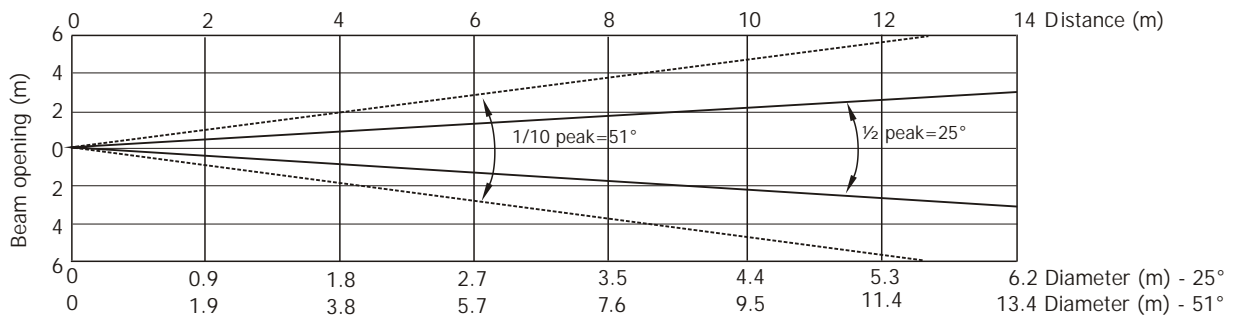

CityFlex 48

Photometric Diagram

Strips position

25° Lens Array

Distance (m)	2	4	5	6	8	10	12	14	
Red	500/47	125/12	80/7	56/5	31/3	20/2	14/1.3	10/1	Intensity (center) Lux/Footcandles
Green	594/55	148/14	95/9	66/6	37/3	24/2	17/1.5	12/1	
Blue	113/11	28/3	18/1.7	13/1.2	7/0.7	4.5/0.4	3/0.3	2.3/0.2	
White	844/78	211/20	135/13	94/9	53/5	34/3	23/2	17/1.6	
R+G+B+W	1950/181	488/45	312/29	217/20	122/11	78/7	54/5	40/4	

Illuminance distribution

Distance=5m