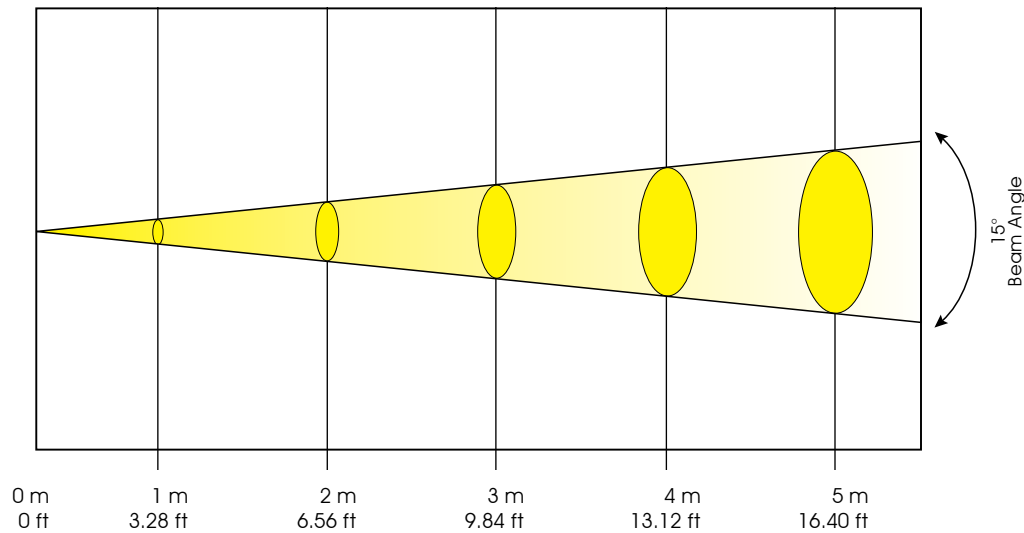

PHOTOMETRICS

Arena Par Zoom Photometric Beam Angle Data

15° Standard Beam Angle

LUX x 0.0929 = FC

R (18)	1,937 FC / 20,856 LUX	484 FC / 5,214 LUX	215 FC / 2,317 LUX	121 FC / 1,304 LUX	77 FC / 834 LUX
G (24)	3,206 FC / 34,519 LUX	801 FC / 8,630 LUX	356 FC / 3,835 LUX	200 FC / 2,157 LUX	128 FC / 1,381 LUX
B(24)	718 FC / 7,734 LUX	179 FC / 1,934 LUX	80 FC / 859 LUX	45 FC / 483 LUX	29 FC / 309 LUX
W (24)	4,920 FC / 52,967 LUX	1,230 FC / 13,242 LUX	547 FC / 5,885 LUX	307 FC / 3,310 LUX	197 FC / 2,119 LUX
All (90)	9,865 FC / 106,197 LUX	2,466 FC / 26,549 LUX	1,096 FC / 11,800 LUX	616 FC / 6,637 LUX	395 FC / 4,248 LUX