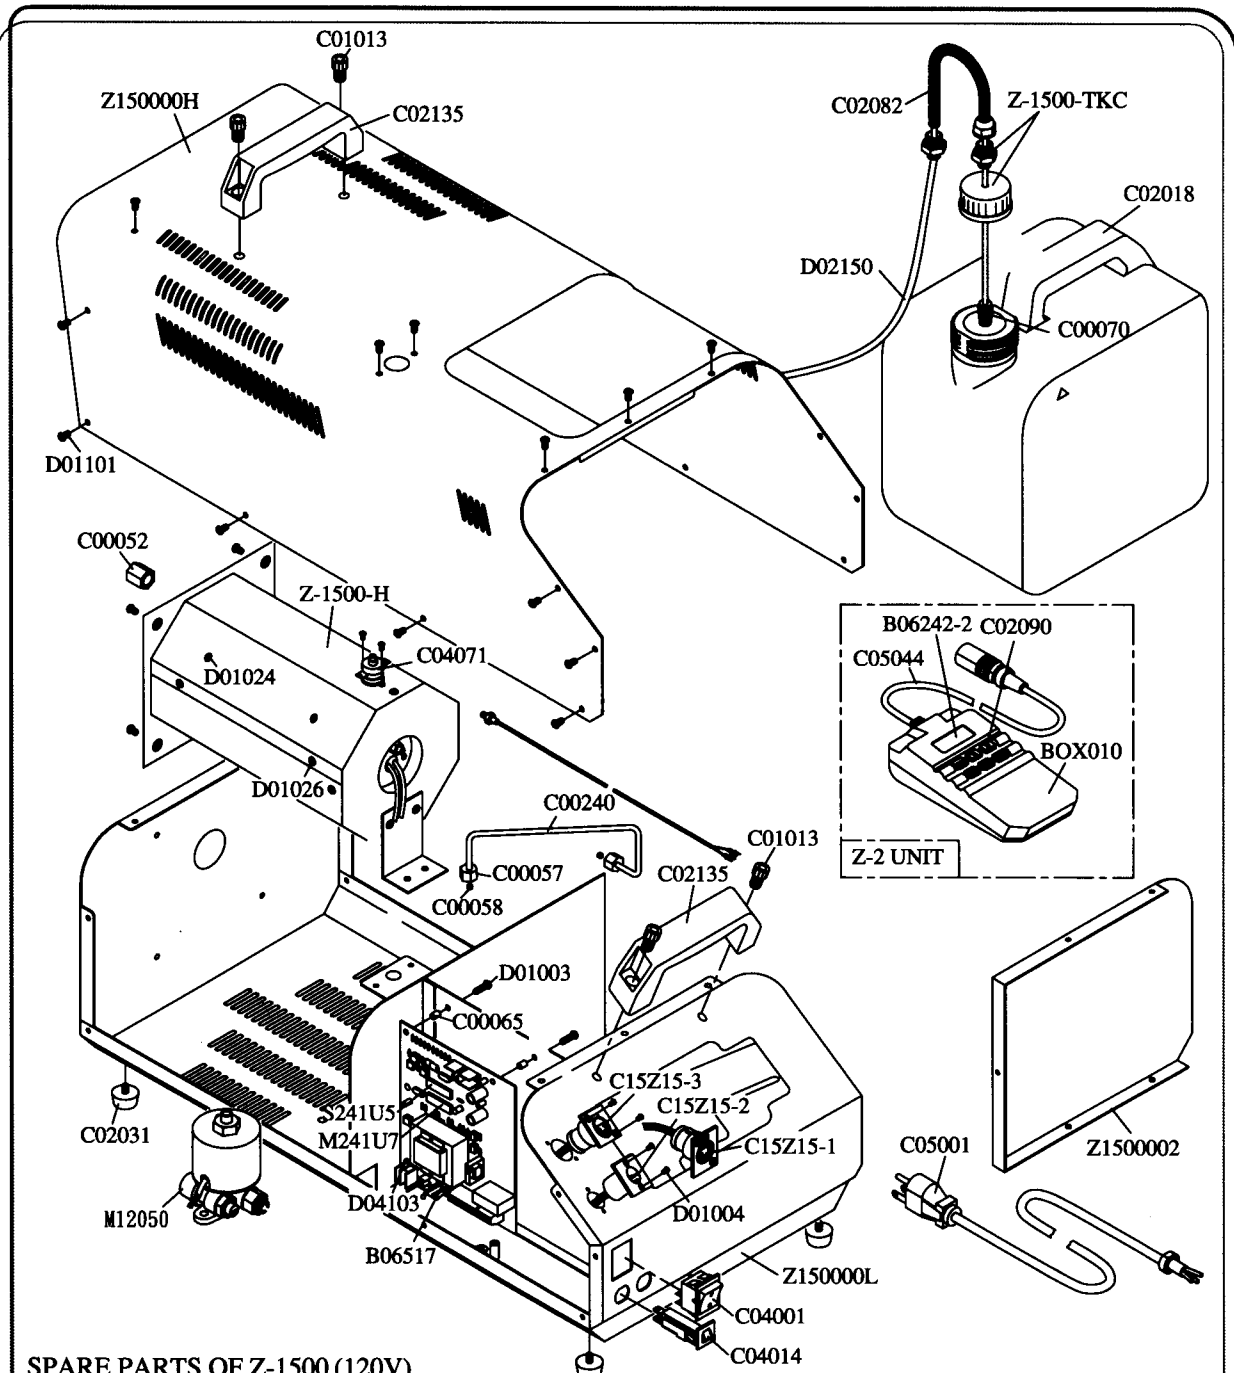

A B C D E

1
2
3
4
5
6
7
8

SPARE PARTS OF Z-1500 (120V)

Z150000L	Steel Case/Base	C01013	M8x12L Screw	C15Z15-2	Control Outlet Socket (3Pin)
Z150000H	Steel Case/Cover	C02018	Tank	C15Z15-3	Control Inlet Socket (3Pin)
Z1500002	Separate Plate	C02031	Foot	D01003	M4x12L Screw
B06517	P.C Board DMX(not include IC)	C02082	Plastic Corrugated Pipes	D01004	M3x8L Screw
B06242-2	P.C Board (Z-2)	Z-1500-TKC	Plastic Corrugated Pipe Fittings	D01024	M4x18L Screw
M241U7	IC(optional)	C02090	Rubber Keypad	D01026	M4x8L Screw
S241U5	IC(optional)	C02135	Handle	D01101	M4x8L Screw
BOX010	Controller Case	C04001	Rocker Switch/Power	D02150	Pu Tube o4
C00052	Nozzle	C04014	Breaker (120V/15A)	D04103	P.C.B Fastening Pin
C00057	Copper Nut	C04071	Manual Resettable Thermo-fuse	M12050	Pump
C00058	Copper Nut Insert	C05001	Cable & Plug	Z-1500-H	Heater (group)
C00065	P.C.B Fastening Screw Collar	C05044	Cable For Remote Control 5Pin(XLR)	Z-2 UNIT	Wired Remote Controller
C00070	Filter	C15Z15-1	Control Inlet Socket (5Pin)		
C00240	Copper Tube				