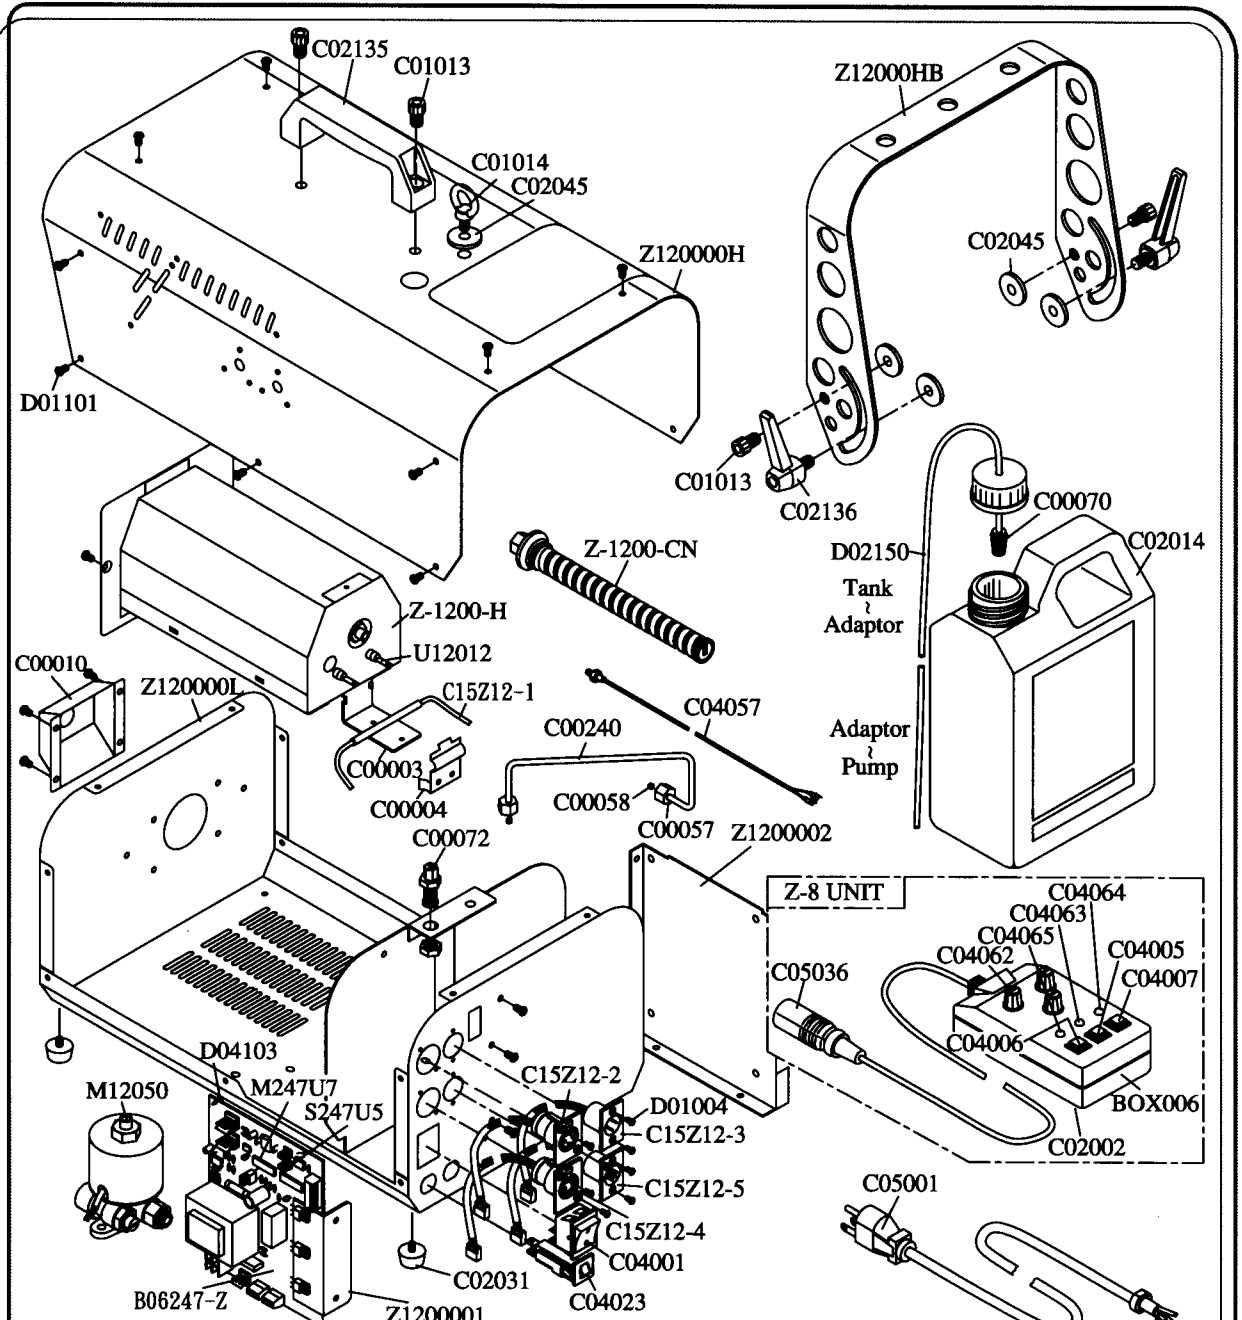

△ A △ B △ C △ D △ E △

1  
△  
2  
△  
3  
△  
4  
△  
5  
△  
6  
△  
7  
△  
8

**SPARE PARTS OF Z-1200 (120V)**

- Z120000L Steel Case/Base
- Z120000H Steel Case/Cover
- Z12000HB Yoke
- Z1200001 Aluminum Plate
- Z1200002 Binder
- BOX006 Control Case
- B06247-Z P.C Board(not include IC)
- M247U7 IC(optional)
- S247U5 IC(optional)
- C00003 Trestle
- C00004 Buckle
- C00010 Nozzle Plate
- C00057 Copper Nut
- C00058 Copper Nut Insert
- C00070 Filter
- C00072 Adaptor
- C00240 Copper Tube
- C01013 M8x12L Screw

- C01014 M8 Screw
- C02002 Magnetized Rubber
- C02014 Tank & Tank's cap
- C02031 Foot
- C02045 Washer
- C02135 Handle
- C02136 Tightening Screw
- C04001 Rocker Switch/Power
- C04005 Continuous Switch/Red
- C04006 Timer Switch/Yellow
- C04007 Manual Switch/Green
- C04023 Breaker (120V/13A)
- C04057 Temperature Senser
- C04062 Knob
- C04063 Pilot Lamp/Red
- C04064 Pilot Lamp/Green
- C04065 Pilot Lamp/Yellow

- C05001 Cable & Plug
- C05036 Cable For Remote Control 4Pin(XLR)
- C15Z12-1 Temperature Fuse
- C15Z12-2 Control Outlet Socket 3Pin(XLR)
- C15Z12-3 Control Inlet Socket 3Pin(XLR)
- C15Z12-4 Control Outlet Socket 4Pin(XLR)
- C15Z12-5 Control Inlet Socket 4Pin(XLR)
- D01004 M3x8L Screw
- D01101 M4x8L Screw
- D02150 Pu Tube (φ4)
- D04103 P.C.B Fastening Pin
- M12050 Pump
- U12012 Heater Element
- Z-1200-H Heater (Assembly)
- Z-1200-CN Heater Core
- Z-8 UNIT Wired Remote controller