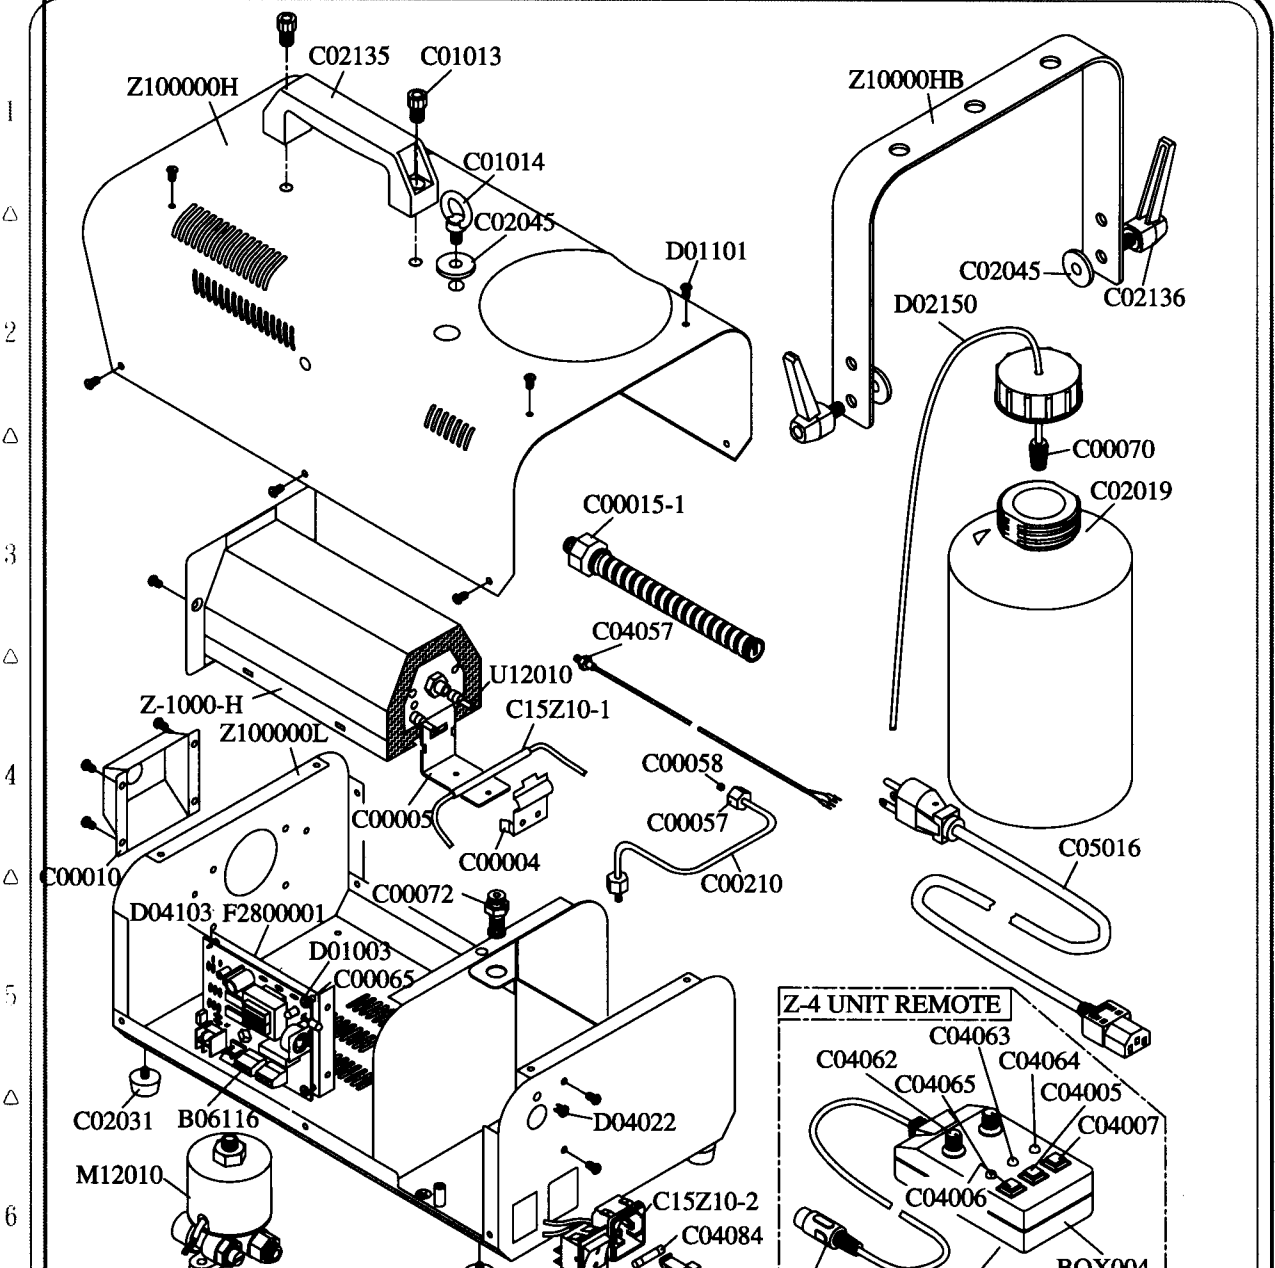

A B C D E

SPARE PARTS OF Z-1000 (120V)

Z100000L	Steel Case/Base	C00210	Copper Tube	C04084	Fuse (T10A/125V)
Z100000H	Steel Case/Cover	C02001	Magnetized Rubber	C05016	Cable & Plug
Z10000HB	Yoke	C02019	Tank	C05026	Cable For Remote Control
B06116	P.C Board	C02031	Foot	C15Z10-1	Temperature Fuse
BOX004	Controller Case	C02135	Handle	C15Z10-2	Power Inlet Socket & Fuseholder
C00004	Buckle	C02136	Tightening Screw	D01003	P.C.B Fastening Screw
C00005	Trestle	C02045	Washer	D01101	M4x8L Screw
C00010	Nozzle Plate	C04001	Rocker Switch/Power	D02150	Pu Tube (Ø4)
C00015-1	Heater Core	C04005	Continuous Switch/Red	D04022	Ring Bushing
C00057	Copper Nut	C04006	Timer Switch/Yellow	D04103	P.C.B Fastening Pin
C00058	Copper Nut Insert	C04007	Manual Switch/Green	F2800001	Binder
C00065	P.C.B Fastening Screw Collar	C04057	Temperature Sensor	M12010	Pump
C00070	Filter	C04062	Knob	U12010	Heater Element
C00072	Adaptor With Nut	C04063	Pilot Lamp/Red	Z-1000-H	Heater (group)
C01013	M8x12L Screw	C04064	Pilot Lamp/Green	Z-4 Unit	Wired Remote Controller
C01014	M8 Screw	C04065	Pilot Lamp/Yellow		