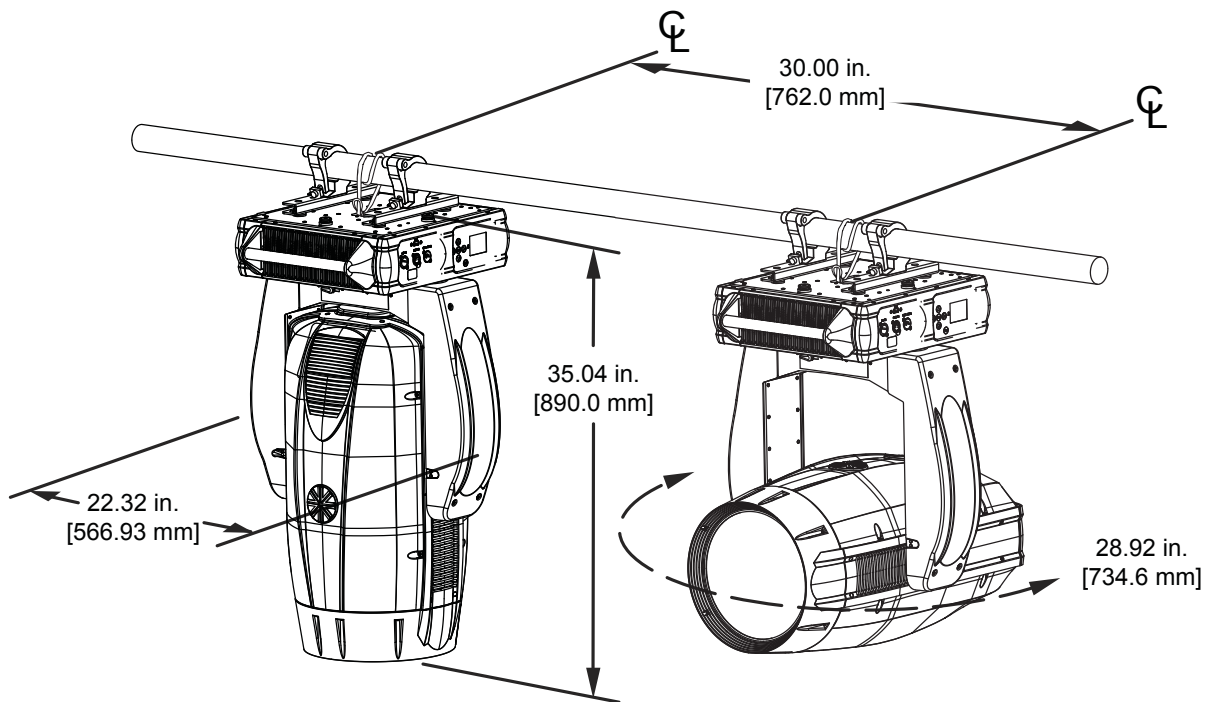

MOVEMENT

Pan / tilt	540° / 270°
-------------------	-------------

COOLING

Fan	Yes
Studio mode	Yes

DATA PROTOCOLS

Controls	DMX512-A / RDM
DMX channels	46 / 41

VL4000 BEAMWASH

POWER			
Range		200-264VAC, 50/60Hz	
ENVIRONMENT		°C	°F
Operating temperature	Standard mode	-29-40°	-20-104°
	Studio mode	-29-50°	-20-122°
PHYSICALS			
IP rating		IP20	
Finish		Black	
Construction		Metal frame, engineering plastic covers	
DIMENSIONS		mm	in
H x W x L		890 x 735 x 567	35 x 29 x 22.3
Hanging centers		762	30
WEIGHT		kg	lb
Weight		45.8	101
WARRANTY & APPROBATION			
Warranty		2 years	
Approvals / listings		CE, ETL, UL, FCC CSA, RoHS, ISO 9001	