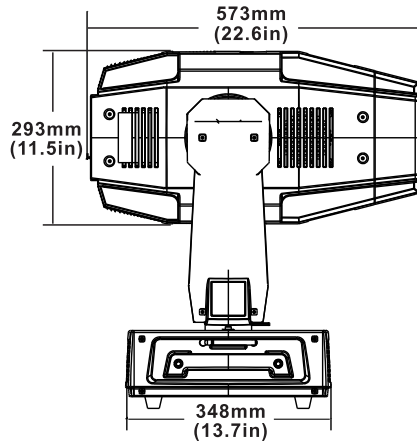

MECHANICAL

FIXTURE

Dimensions:

mm: 483 x 348 x 793

in: 19 x 13.7 x 31

ROADCASE

Dimensions:

mm: 680 x 550 x 870

in: 26.8 x 21.7 x 34

Fixture Weight: 41 kg (90 lbs)

Shipping Weight: 76KG (167.5 lbs)

Mounting Information: The Technospot fixture can be truss mounted using 1/4 camlock c-clamps mounting brackets. It can also stand upright on a stable surface.

Colors Available: Black