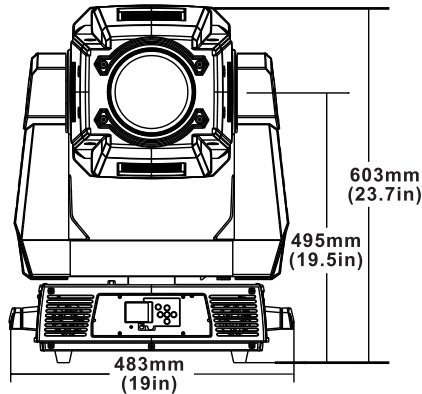

MECHANICAL

FIXTURE

Dimensions:

mm: 483 x 348 x 793

in: 19 x 13.7 x 31

ROADCASE

Dimensions:

mm: 680 x 550 x 870

in: 26.8 x 21.7 x 34

Fixture Weight: 41 kg (90 lbs)

Shipping Weight: 76KG (167.5 lbs)

Mounting Information: The Technospot fixture can be truss mounted using 1/4 camlock c-clamps mounting brackets. It can also stand upright on a stable surface.

* 3 points (center, middle, and edge)

OPERATION

Pan: 540°

Tilt: 245°

Zoom: 3:1; 11° – 34°

Environmental Specifications:

Maximum Ambient Temperature (T _a)	45°C (113°F)
Minimum Distance to Flammable Objects	2 m (6.56 ft)
Maximum Exterior Surface Temperature	110°C (230°F)
Minimum Distance to Lighted Objects	2 m (6.56 ft)

Diameter: 29 mm ± .20 mm (1.14in ± .008 in)

Maximum image area: 24 mm (0.95 in)

Note: Metal Gobos are not recommended for Technospot fixtures

Animation Wheel Specifications

Diameter: 150.0 mm ± .25 mm (5.9 in ± 0.01 in)