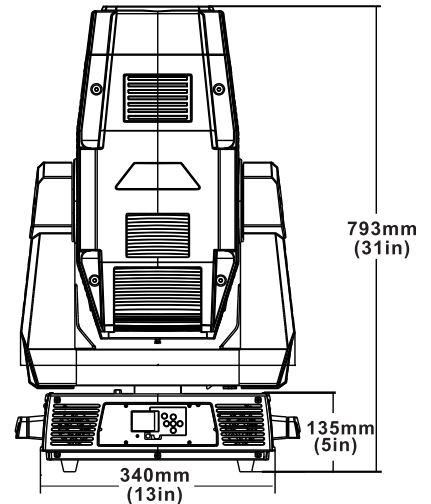

MECHANICAL

FIXTURE

Dimensions:

mm: 483 x 348 x 793

in: 19 x 13.7 x 31

ROADCASE

Dimensions:

mm: 680 x 550 x 870

in: 26.8 x 21.7 x 34

Fixture Weight: 41 kg (90 lbs)

Shipping Weight: 76KG (167.5 lbs)

Mounting Information: The Technospot fixture can be truss mounted using 1/4 camlock c-clamps mounting brackets. It can also stand upright on a stable surface.

* 3 points (center, middle, and edge)

OPERATION

Pan: 540°

Tilt: 245°

Zoom: 3:1; 11° – 34°

Environmental Specifications:

Maximum Ambient Temperature (T _a)	45°C (113°F)
Minimum Distance to Flammable Objects	2 m (6.56 ft)
Maximum Exterior Surface Temperature	110°C (230°F)
Minimum Distance to Lighted Objects	2 m (6.56 ft)