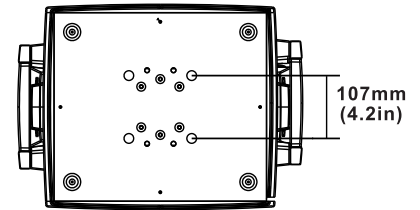

MECHANICAL

FIXTURE

Dimensions:

mm: 483 x 348 x 793

in: 19 x 13.7 x 31

ROADCASE

Dimensions:

mm: 680 x 550 x 870

in: 26.8 x 21.7 x 34

Fixture Weight: 41 kg (90 lbs)

Shipping Weight: 76KG (167.5 lbs)

Mounting Information: The Technospot fixture can be truss mounted using 1/4 camlock c-clamps mounting brackets. It can also stand upright on a stable surface.

Colors Available: Black