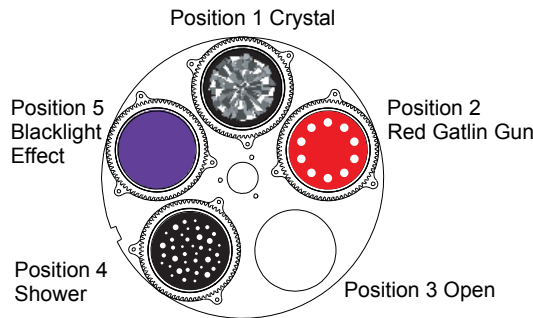

DMX Channels

Channel	Function
1	Pan
2	
3	Tilt
4	
5	Color Function
6	Cyan
7	Magenta
8	Yellow
9	Litho Wheel Position
10	Litho Rotate Function
11	Litho Rotate
12	
13	Soft Edge
14	Zoom
15	Focus

Channel	Function
16	Iris
17	Shutter/Lamp Functions
18	Shutter
19	Dimmer
20	MSpeed
21	Macro
22	Control
23	LED Tracking Dim
24	LED Tracking Function
25	LED Tracking Red
26	
27	LED Tracking Green
28	
29	LED Tracking Blue
30	

Fixture/Universe: 17

Gobo Wheel

Position	Description	Part Number
1	Crystal, Litho	A1141095
2	Red Gatlin Gun, Litho	A1142029
3	Open	NA
4	Shower, Litho	A1141471
5	Blacklight Effect	80510331

LithoPattern Specifications

Diameter: 64.9 mm ± .23 mm (2.56in ± .008in)

Maximum image area: 59.69 mm ± 0.25 mm (2.35 in ± .01 in)

Concentricity of Clear Aperture: ± .18 mm (.007 in)

Maximum Thickness: 2.80 mm (.11 in)

© 2009, High End Lighting Systems, Inc. All specifications subject to change without notice.