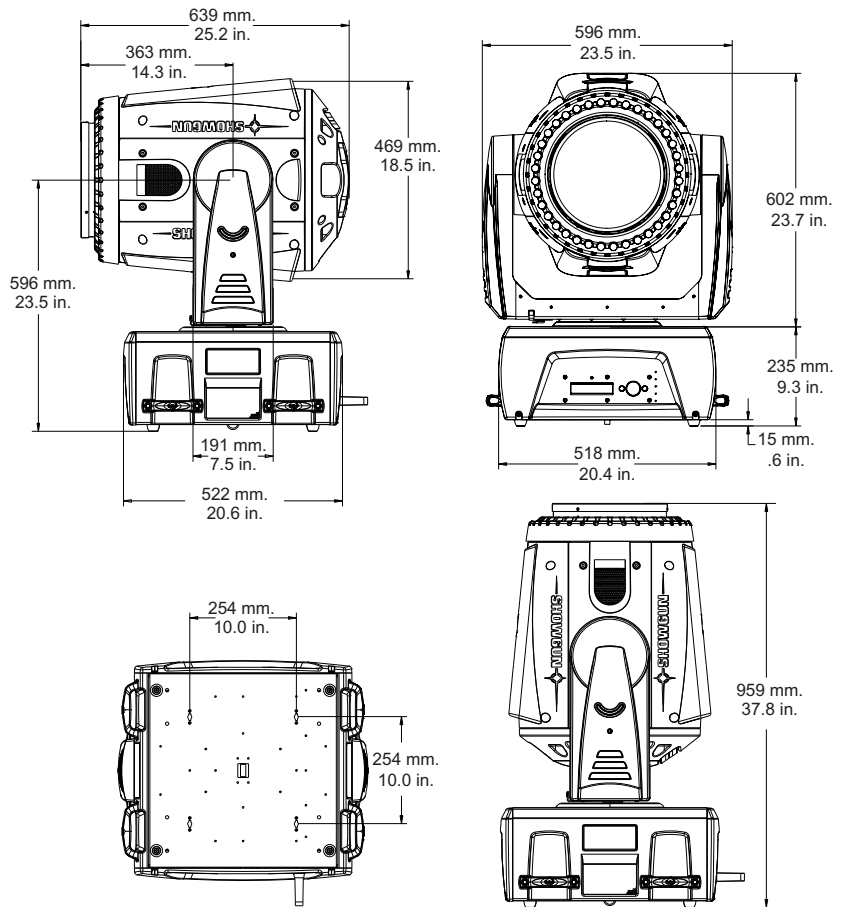

MECHANICAL SPECIFICATIONS

FIXTURE

Dimensions:

mm: 596 x 639 x 959
in: 23.5 x 25.2 x 37.8

ROAD CASE

Dimensions:

mm: 749 x 1200 x 724
in: 29.5 x 47.25 x 28.5

Fixture Weight: 63.5kg (140 lb)

Shipping Weight: (Road Case + fixture): 118kg (260 lb)

Mounting Information: The SHOWGUN® fixture can be truss mounted using 1/4 camlock c-clamps or style pole mounting brackets. It can also stand upright on a stable surface.

Colors Available: Black

**ELECTRICAL SPECIFICATIONS/
LIGHT SOURCE**

Fixture Rated Power: 2800 W

Power Consumption: 14 Amps at 208 V, 11 Amps at 240V

Lamp:	PHILIPS MSR 2000 Gold	PHILIPS MSR 2500/2 Gold (Recommended)

Color Temperature	6000K	7000K
High End Rated Lamp Life	750 hrs	1250 hrs
CRI	>80	>80
CIE	X=.320; Y=.330	X=.320; Y=.330

* 3 points (center, middle, and edge)

OPERATION

Pan: 420°

Tilt: 216°

Zoom Range: 9° – 18°

Fixture Output: 100,000 Lumens*

DMX/RDM Connectors: 5-pin XLR

Environmental Specifications:

Maximum Ambient Temperature (T_a)	45°C (113°F)
Minimum Distance to Flammable Objects	4 m (13.1 ft)
Maximum Exterior Surface Temperature	150°C (302° F)
Minimum Focus Distance to Non-flammable object	3 m (9.8 ft)

Compliances: ETL, CE

PART NUMBERS

Fixture

A1010001: SHOWGUN fixture, Black

Accessories

55030084: SHOWGUN, MSR 2000 Gold SA Fast Fit (6000 K)
55030086: SHOWGUN, MSR 2000/2 Gold SA Fast Fit (7000 K)