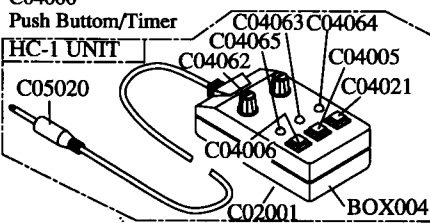

SPARE PARTS OF HZ-400 (120V)

HZ04000L	C04021
Steel Case/Base	Push Button/Haze
HZ04000H	C04046
Steel Case/Cover	Fan
HZ040001	C04052
Steel Case/Left Side	Guardrail
HZ040002	C04062
Steel Case/Right Side	Knob
HZ040003	C04063
Vent	Pilot Lamp Red
HEH10001	C04064
Binder	Pilot Lamp Green
B06254	C04065
P.C Board (not include IC)	Pilot Lamp Yellow
M254U6	C04092
IC(optional)	Fuse (T7A/120V)
S254U5	C05016
IC(optional)	Cable & Plug (120V)
BOX004	C05020
Controller Case	Cable For Remote Control (1/4 Stereo)
C00065	C15H10-HE1
P.C.B Fastening Screw Collar	Power Inlet Socket & Fuseholder
C00106	C15H10-HE2
Triple Connector	Control Outlet Socket 5Pin(XLR)
C00107	C15H10-HE3
Copper Connector For Pump	Control Inlet Socket 5Pin(XLR)
C00109	D04022
Fixed Copper Connector For Insert	Ring Bushing
C01001	D01003
M4*8L Screw	P.C.B. Fastening Pin
C01013	D01004
M4*8L Screw	M3*8L Screw
C02001	D01017
Magnetized Rubber	Guardrail Pin
C02029	D01028
Tank's Cap	M3*10L Screw
C02031	D01101
Foot	M4*8L Screw
C02053	D04103
Handle	P.C.B Fastening Screw
C02151	HC-1 UNIT
Pu Tube (#8) Black	Wired Remote Controller
C02154	HZ0002
Shockproof Foot	Vapour Tank
C02155	HZ-400-C
Tube (#8)	Air Compressor
C04001	HZ-400-C1
Rocker Switch/Power	Start Capacitor
C04005	
Push Button/Continuous	
C04006	
Push Button/Timer	