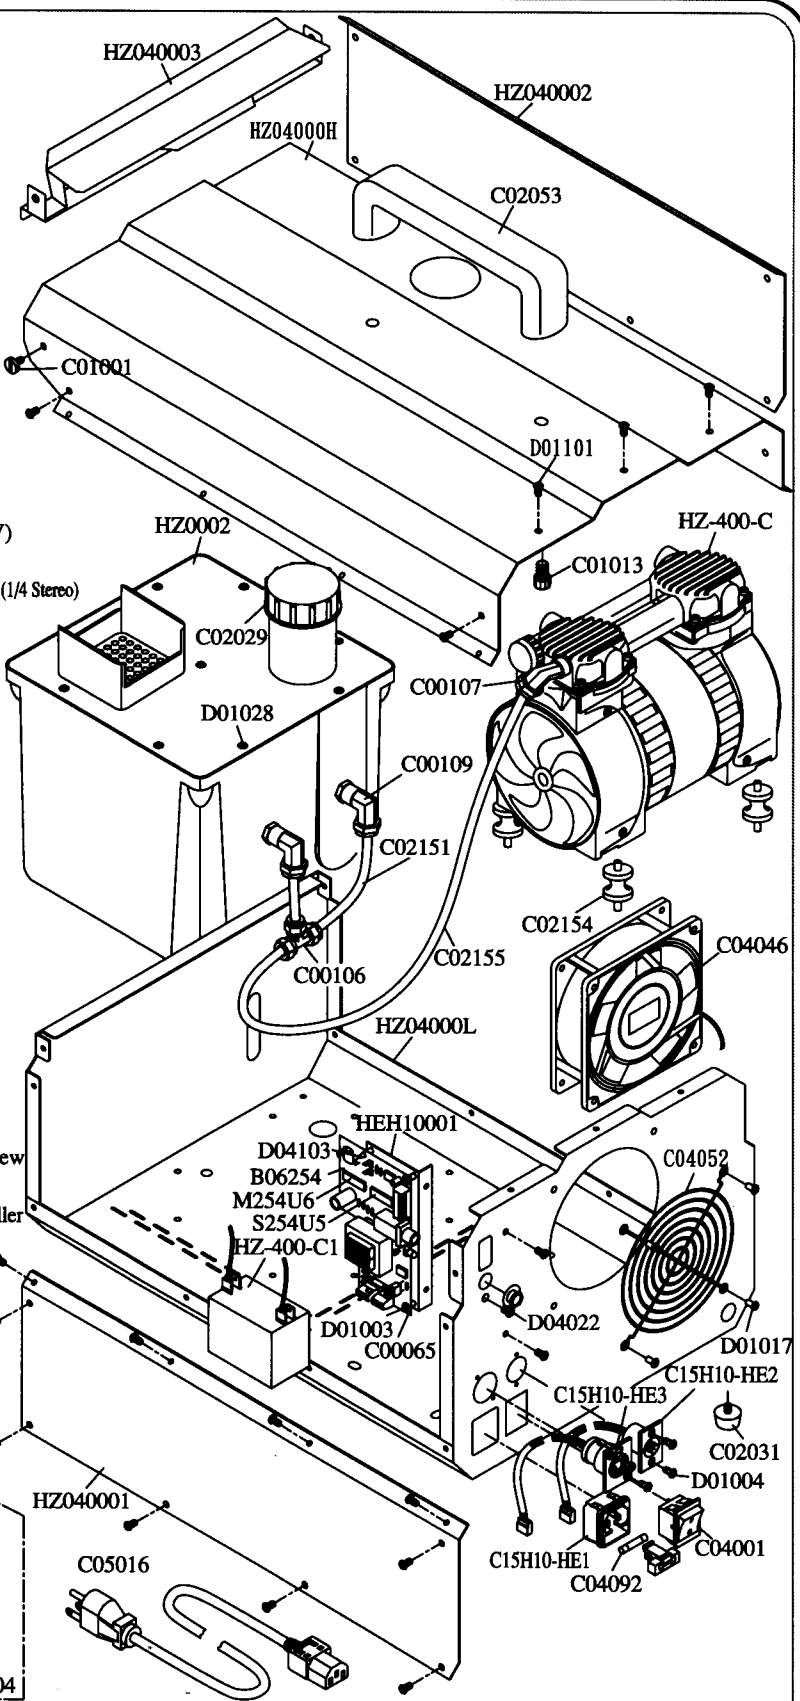

SPARE PARTS OF HZ-400 (120V)

HZ04000L	C04021
Steel Case/Base	Push Button/Haze
HZ04000H	C04046
Steel Case/Cover	Fan
HZ040001	C04052
Steel Case/Left Side	Guardrail
HZ040002	C04062
Steel Case/Right Side	Knob
HZ040003	C04063
Vent	Pilot Lamp Red
HEH10001	C04064
Binder	Pilot Lamp Green
B06254	C04065
P.C Board (not include IC)	Pilot Lamp Yellow
M254U6	C04092
IC(optional)	Fuse (T7A/120V)
S254U5	C05016
IC(optional)	Cable & Plug (120V)
BOX004	C05020
Controller Case	Cable For Remote Control (1/4 Stereo)
C00065	C15H10-HE1
P.C.B Fastening Screw Collar	Power Inlet Socket & Fuseholder
C00106	C15H10-HE2
Triple Connector	Control Outlet Socket 5Pin(XLR)
C00107	C15H10-HE3
Copper Connector For Pump	Control Inlet Socket 5Pin(XLR)
C00109	D04022
Fixed Copper Connector For Insert	Ring Bushing
C01001	D01003
M4*8L Screw	P.C.B. Fastening Pin
C01013	D01004
M4*8L Screw	M3*8L Screw
C02001	D01017
Magnetized Rubber	Guardrail Pin
C02029	D01028
Tank's Cap	M3*10L Screw
C02031	D01101
Foot	M4*8L Screw
C02053	D04103
Handle	P.C.B Fastening Screw
C02151	HC-1 UNIT
Pu Tube (#8) Black	Wired Remote Controller
C02154	HZ0002
Shockproof Foot	Vapour Tank
C02155	HZ-400-C
Tube (#8)	Air Compressor
C04001	HZ-400-C1
Rocker Switch/Power	Start Capacitor
C04005	
Push Button/Continuous	
C04006	
Push Button/Timer	