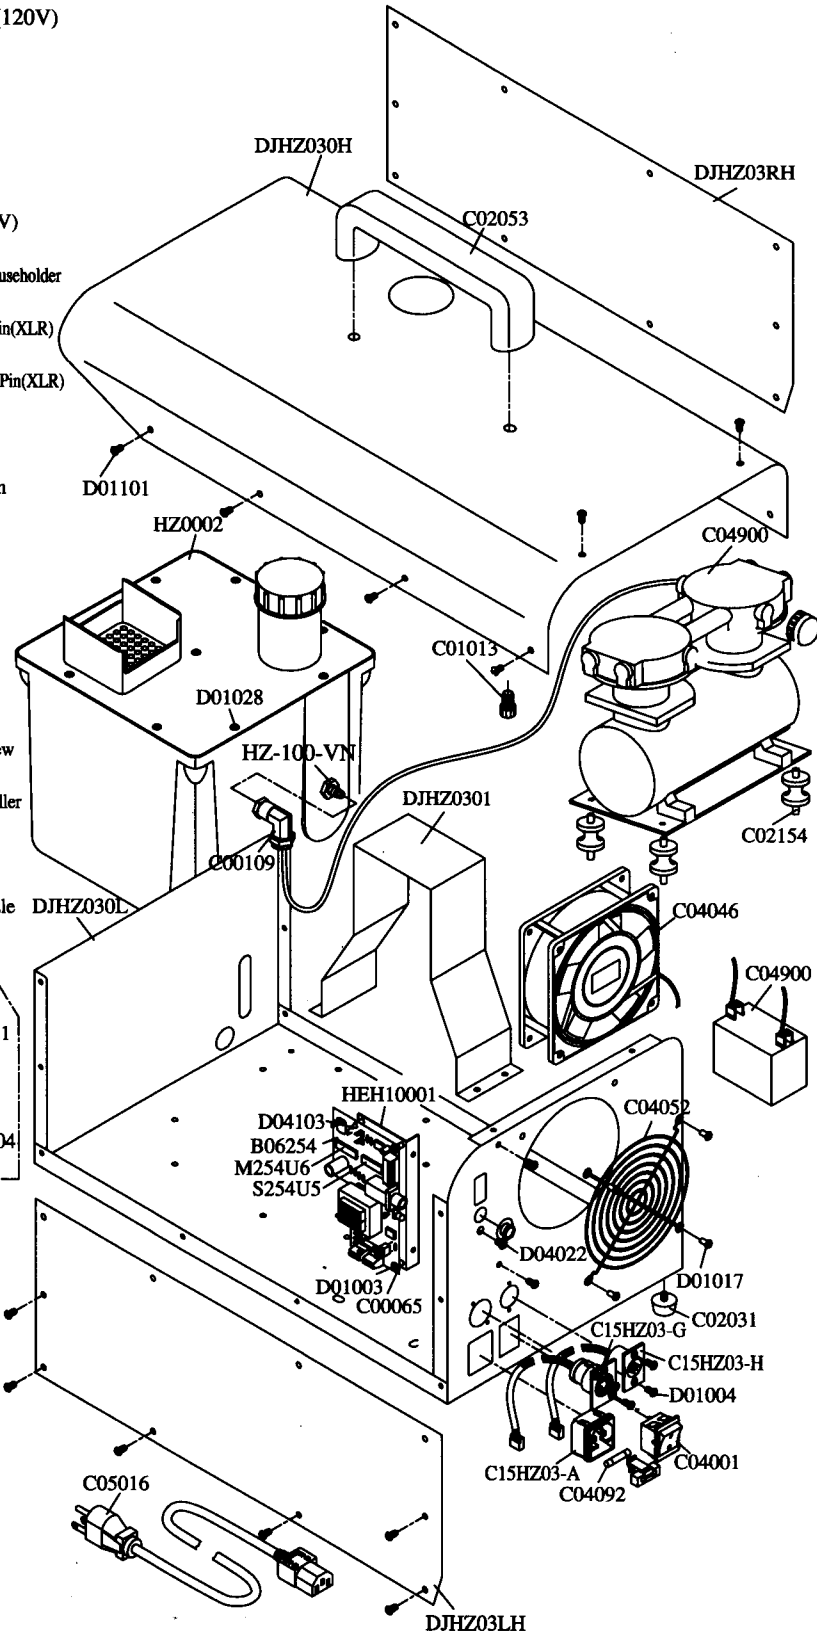

SPARE PARTS OF PRO HAZE DMX (120V)

DJHZ030L	C04052
Steel Case/Base	Guardrail
DJHZ030H	C04092
Steel Case/Cover	Fuse (T7A/120V)
DJHZ03LH	C04900
Steel Case/Left Side	Air Compressor
DJHZ03RH	C05016
Steel Case/Right Side	Cable & Plug (120V)
DJHZ0301	C15HZ03-A
Binder	Power Inlet Socket & Fuseholder
HEH10001	C15HZ03-G
Binder	Control Inlet Socket 5Pin(XLR)
B06254	C15HZ03-H
P.C Board (not include IC)	Control Outlet Socket 5Pin(XLR)
M254U6	D04022
IC(optional)	Ring Bushing
S254U5	D01003
IC(optional)	P.C.B. Fastening Pin
C00065	D01004
P.C.B Fastening Screw Collar	M3*8L Screw
C00109	D01017
Fixed Copper Connector For Insert	Guardrail Pin
C01013	D01028
M4*8L Screw	M3*10L Screw
C02031	D01101
Foot	M4*8L Screw
C02053	D04103
Handle	P.C.B Fastening Screw
C02154	HC-1 UNIT
Shockproof Foot	Wired Remote Controller
C04001	HZ0002
Rocker Switch/Power	Vapour Tank
C04046	HZ-100-VN
Fan	Vapour Tank Nozzle

OPTION	C04063	C04064
HC-1 UNIT	C04065	C04062
	C04005	C04021
	C04006	
BOX004	C02001	BOX004
Controller Case		
C02001		
Magnetized Rubber		
C04005		
Push Button/Continuous		
C04006		
Push Button/Timer		
C04021		
Push Button/Haze		
C04062		
Knob		
C04063		
Pilot Lamp Red		
C04064		
Pilot Lamp Green		
C04065		
Pilot Lamp Yellow		
C05020		
Cable For Remote Control (1/4 Stereo)		