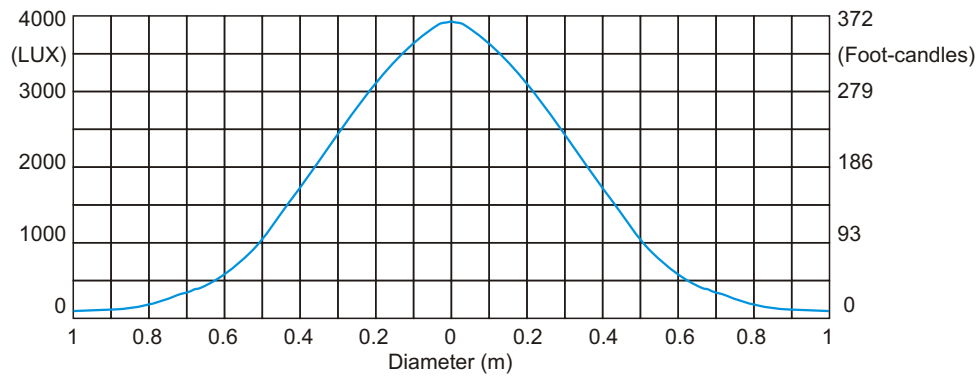

ColorSpot 1200^{AT}

Photometric Diagrams

Lamp: MSR 1200 SA

Beam angle 13°-Min. zoom

Beam angle 13° with frost

Beam angle 13° with frost, distance=5m

ColorSpot 1200^{AT}

Photometric Diagrams

Lamp: MSR 1200 SA

Beam angle 42°-Max. zoom

Beam angle 42° with frost

Beam angle 42° with frost, distance=5m