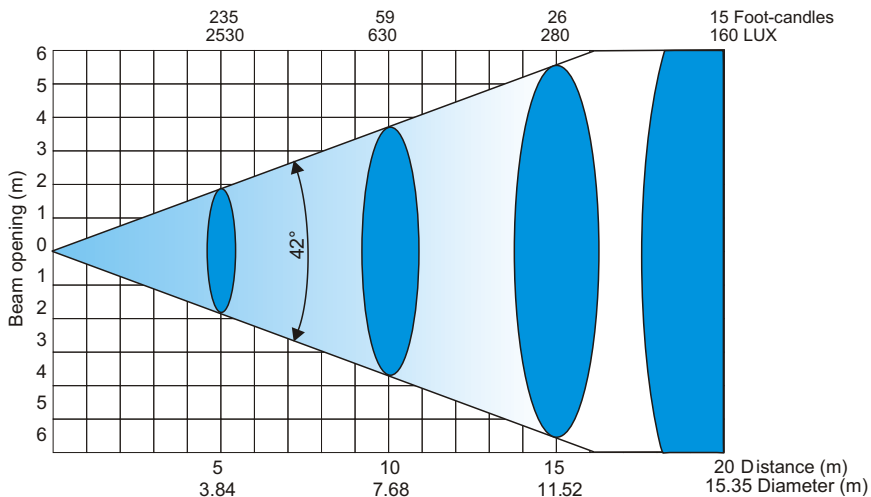

ColorSpot 1200^{AT}

Photometric Diagrams

Lamp: MSR 1200 SA

Beam angle 13°-Min. zoom

Beam angle 13° with frost

Beam angle 13° with frost, distance=5m

ColorSpot 1200^{AT}

Photometric Diagrams

Lamp: MSR 1200 SA

Beam angle 42°-Max. zoom

Beam angle 42° with frost

Beam angle 42° with frost, distance=5m