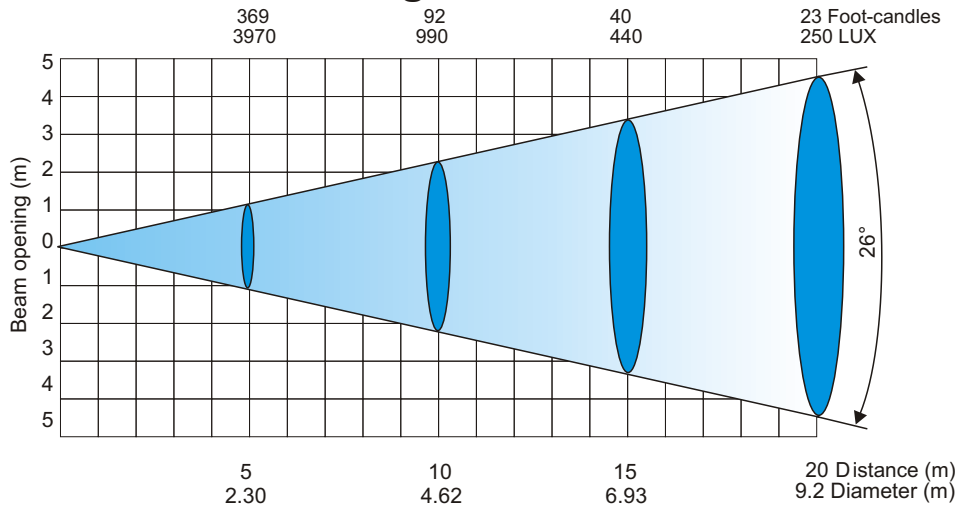

ColorSpot 1200^{AT}

Photometric Diagrams

Lamp: MSR 1200 SA

Beam angle 13°-Min. zoom

Beam angle 13° with frost

Beam angle 13° with frost, distance=5m

ColorSpot 1200^{AT}

Photometric Diagrams

Lamp: MSR 1200 SA

Beam angle 42°-Max. zoom

Beam angle 42° with frost

Beam angle 42° with frost, distance=5m