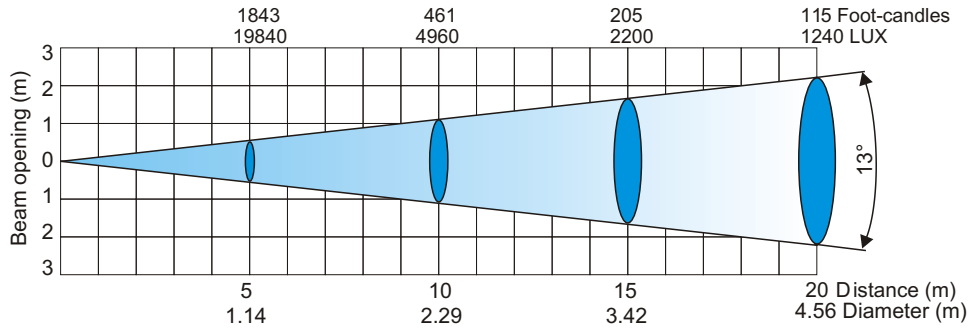

ColorSpot 1200^{AT}

Photometric Diagrams

Lamp: MSR 1200 SA

Beam angle 13°-Min. zoom

Beam angle 13° with frost

Beam angle 13° with frost, distance=5m

ColorSpot 1200^{AT}

Photometric Diagrams

Lamp: MSR 1200 SA

Beam angle 42°-Max. zoom

Beam angle 42° with frost

Beam angle 42° with frost, distance=5m