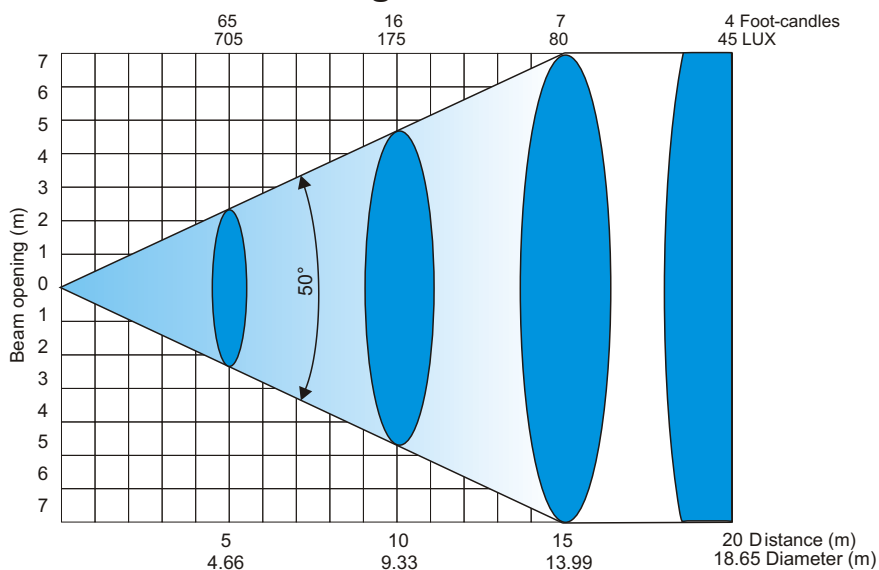

ColorSpot 1200^{AT}

Photometric Diagrams

Lamp: MSR 1200 SA

Beam angle 13°-Min. zoom

Beam angle 13° with frost

Beam angle 13° with frost, distance=5m

ColorSpot 1200^{AT}

Photometric Diagrams

Lamp: MSR 1200 SA

Beam angle 42°-Max. zoom

Beam angle 42° with frost

Beam angle 42° with frost, distance=5m