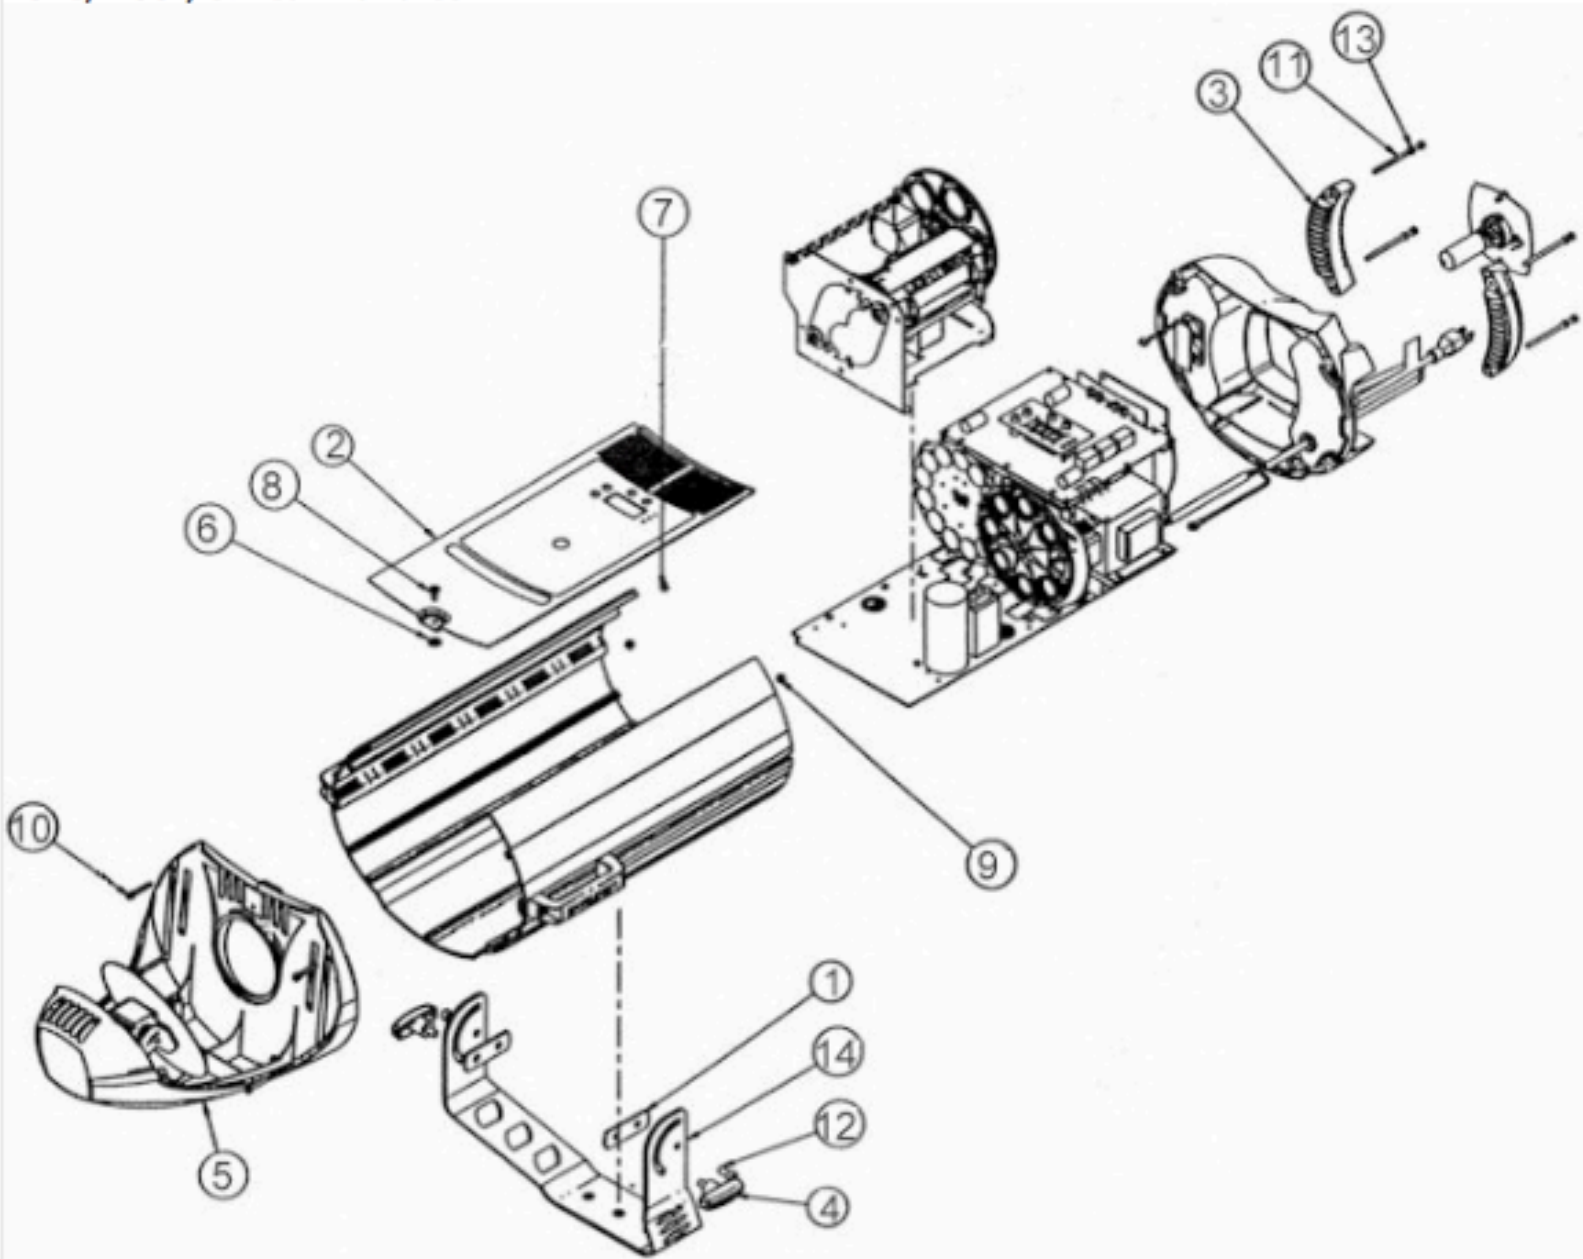

Technobeam®

Yoke, Door, & Rear Handles

- | | | |
|-----|----------|--|
| 1. | 99220012 | Slide, Yoke (Plastic) |
| 2. | 80320011 | Door Assy. With Hardware & Labels |
| 3. | 90724002 | Rear Handle |
| 4. | 90705011 | T-Handle |
| 5. | 80170017 | Mirror Head Assy. |
| 6. | 90701098 | Washer, Retainer Nylon |
| 7. | 90709016 | Screw, Phil Pan 6 - 19 x 3/8 (Door Safety Strap) |
| 8. | 90712002 | Screw, Captive |
| 9. | 90711026 | Screw, Phil Hex 6 - 32 x 3/16 |
| 10. | 90707076 | Socket Cap 10 - 32 x 1 1/4 |
| 11. | 90707074 | Socket Cap 10 - 32 x 3 |
| 12. | 90707028 | Socket Cap 5/16 - 24 x 5/8 |
| 13. | 90706078 | Washer #10 |
| 14. | 80071113 | Yoke |