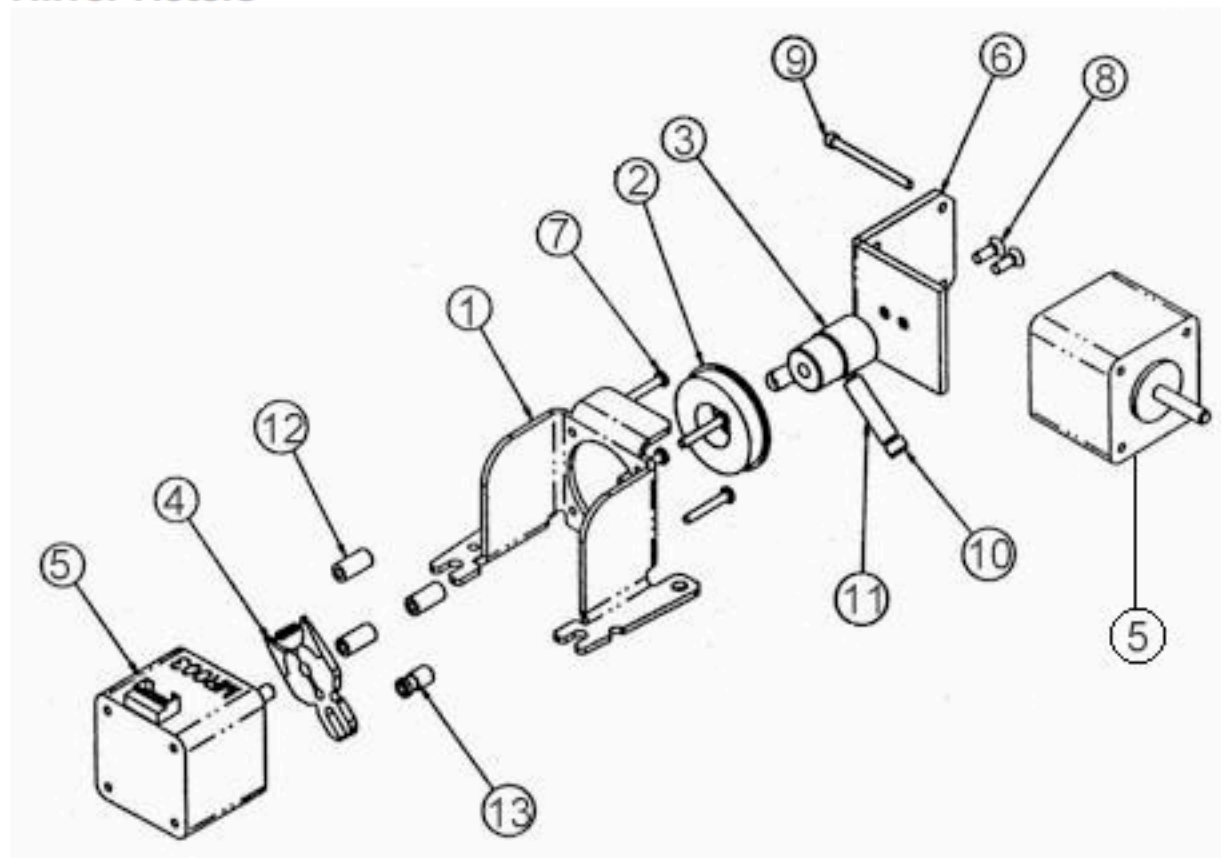

## Mirror Motors

- |     |          |                               |
|-----|----------|-------------------------------|
| 1.  | 80071124 | Bracket, Mirror Motor         |
| 2.  | 90719019 | Bushing, Pan Teflon           |
| 3.  | 99400017 | Hub, Mirror Rotate            |
| 4.  | 80430061 | Motor Brake Assy.             |
| 5.  | 99270071 | Motor 3V                      |
| 6.  | 80070262 | Mount, Tilt Motor             |
| 7.  | 90709066 | Screw, Phil Pan 4 - 40 x 3/4  |
| 8.  | 90711005 | Screw, Phil Flat 6 - 32 x 3/8 |
| 9.  | 90707052 | Socket Cap 4 - 40 x 1 3/8     |
| 10. | 90707039 | Socket Cap 8 - 32 x 1         |
| 11. | 90702024 | Spacer, Grey #8 x 3/4         |
| 12. | 90702008 | Spacer #4 x 1/4               |
| 13. | 90702099 | Standoff, 1/2" With Groove    |