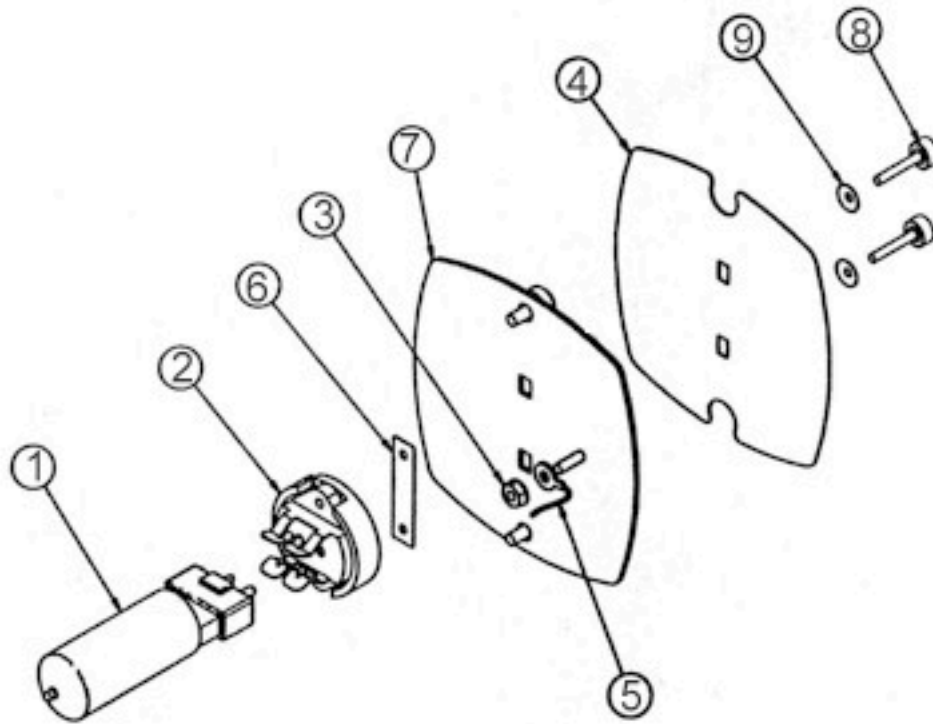

Technobeam®

Lamp Socket Assy.

- | | | |
|----|-----------|------------------------------|
| 1. | 55030051 | Lamp, MSD250 |
| 2. | 99150019 | Socket, Lamp |
| 3. | 90703005 | Keys Nut 6 - 32 |
| 4. | 99310273 | Label, Lamp Plate |
| 5. | 80470164T | Wire, Ground Lamp Plate |
| 6. | 85000129 | Plate, Lamp Socket Slide |
| 7. | 99080062 | Plate, Adjustable Lamp Mount |
| 8. | 90705026 | Thumbscrew, M3 x 20 |
| 9. | 90706079 | Washer, Belleville |