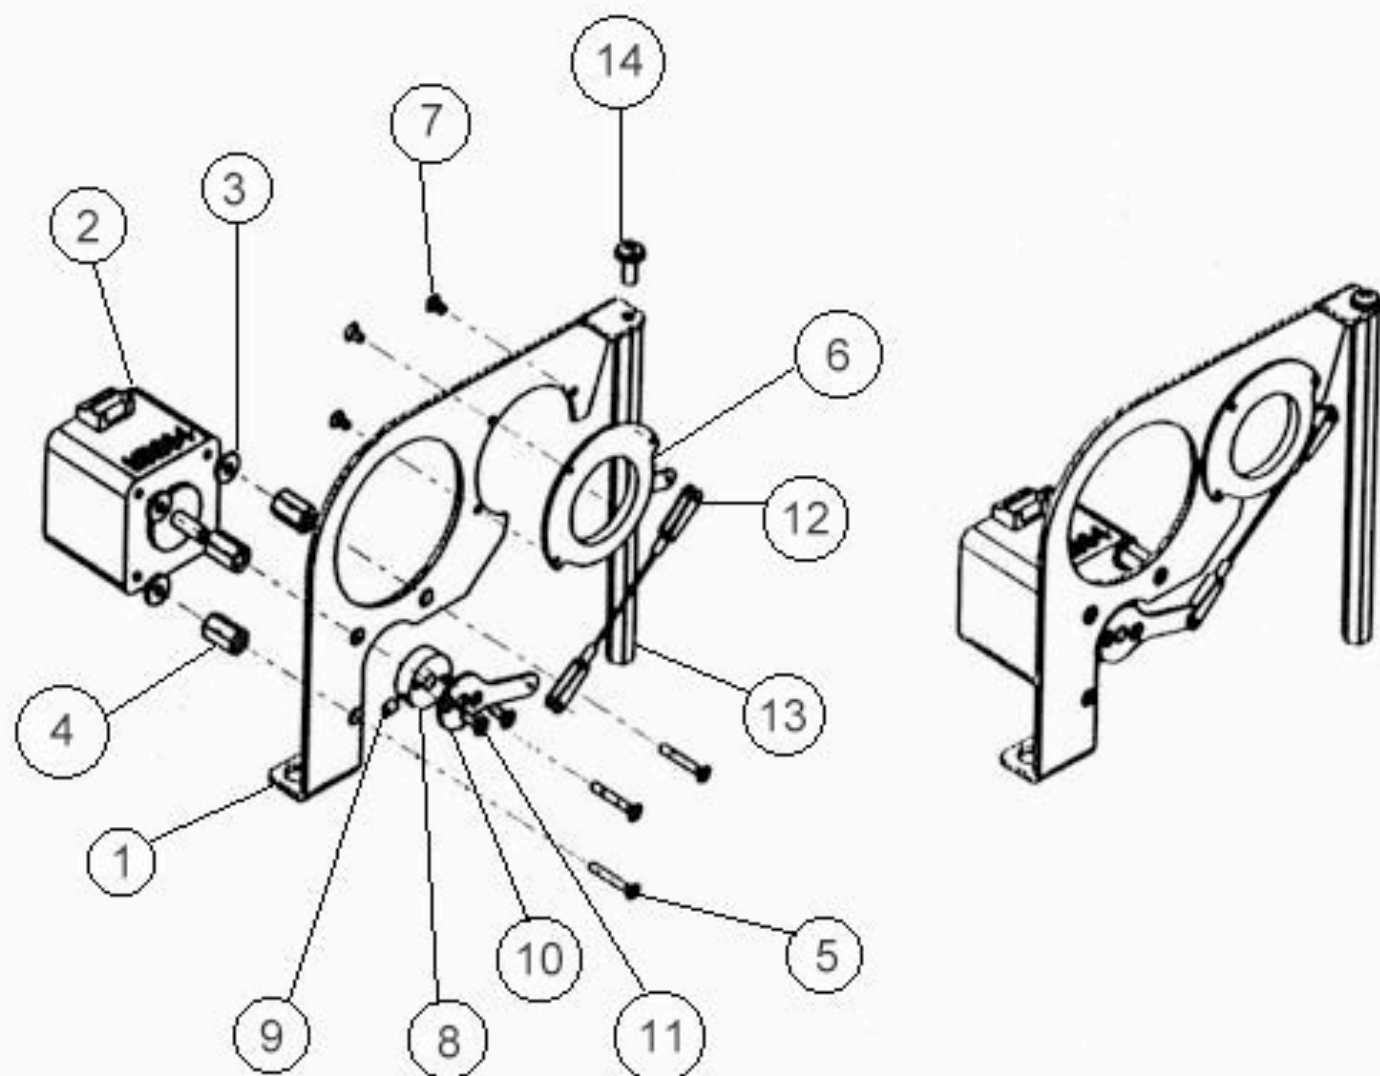

Technobeam®

Iris Assy.

- | | | |
|-----|----------|---|
| 1. | 80071347 | Mount, Iris |
| 2. | 99270070 | Motor 2V |
| 3. | 90706092 | Washer, Rubber |
| 4. | 90702139 | Spacer, Hex 1/2" |
| 5. | 90711043 | Screw, Phil Flat 4 - 40 x 7/8 |
| 6. | 99290020 | Iris |
| 7. | 90711041 | Screw, Phil Flat 4 - 40 x 3/16 |
| 8. | 85000041 | Hub, Dim |
| 9. | 90707093 | Set Screw, Socket 6 - 32 x 3/16 |
| 10. | 99290022 | Arm, Iris Actuator |
| 11. | 90711038 | Screw, Phil Flat 4 - 40 x 5/16 |
| 12. | 99290021 | Clevis Assy. Iris Actuator |
| 13. | 90702137 | Standoff, Hex 3/8" x 5" |
| 14. | 90709150 | Screw, Phil Pan 8 - 32 x 7/16 With Washer |