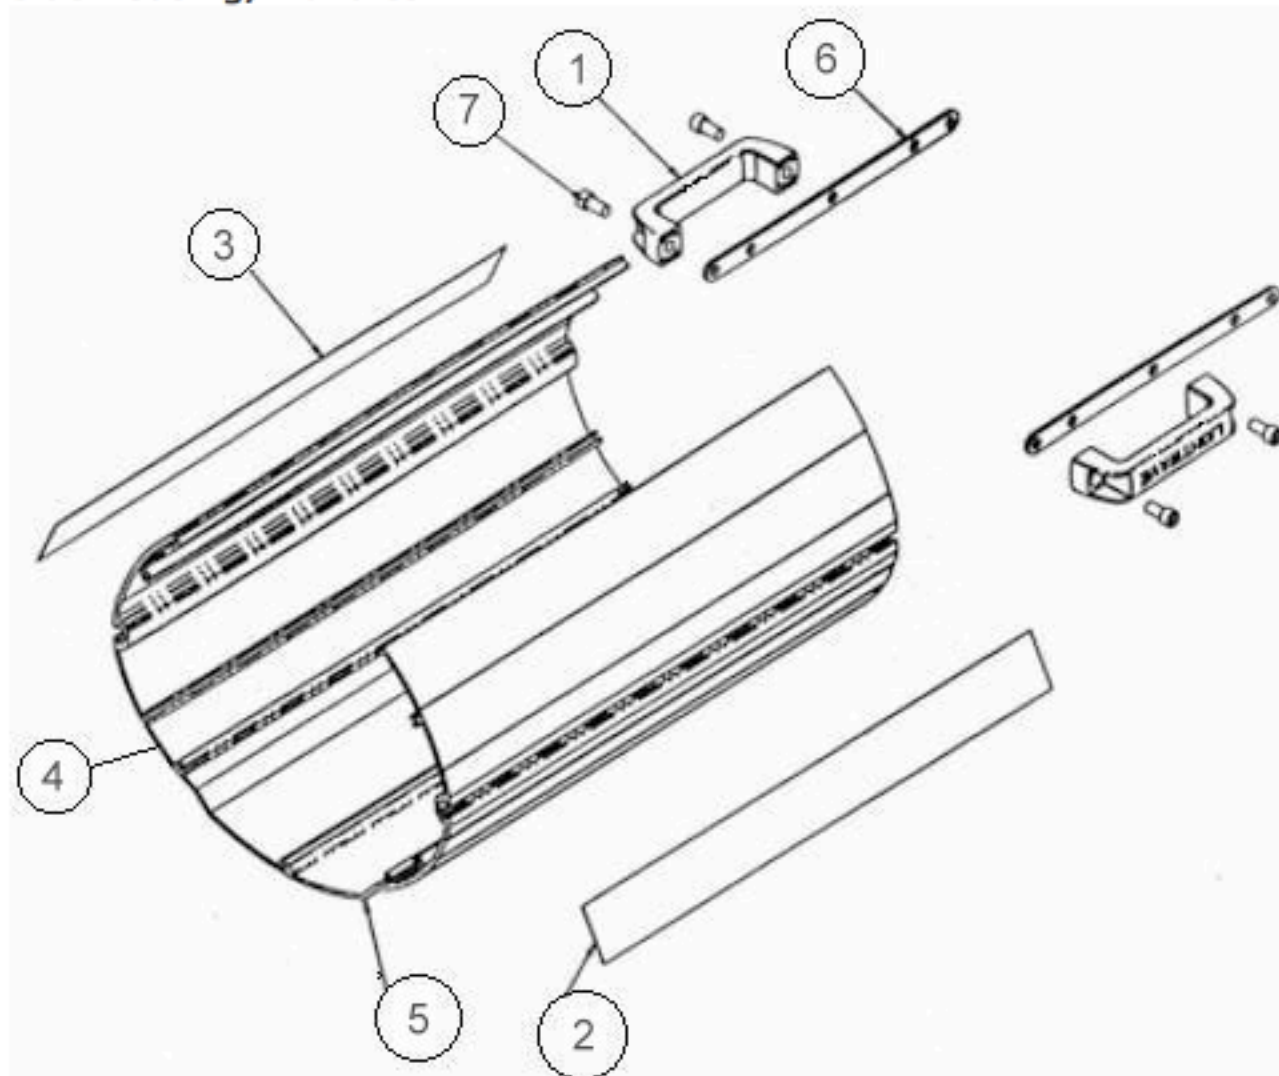

## Side Housing/ Handles

- |    |          |   |
|----|----------|---|
| 1. | 90720005 | Handle, Small W/Logo                    |
| 2. | 99310310 | Label, Side                             |
| 3. | 99310310 | Label, Side                             |
| 4. | 80071142 | Side Panel, Female                      |
| 5. | 80071140 | Side Panel, Male                        |
| 6. | 80071136 | Slide Block, (metal) Yoke/ Handle       |
| 7. | 90707028 | Socket Cap 5/16 - 24 x 5/8 Alloy Nickel |